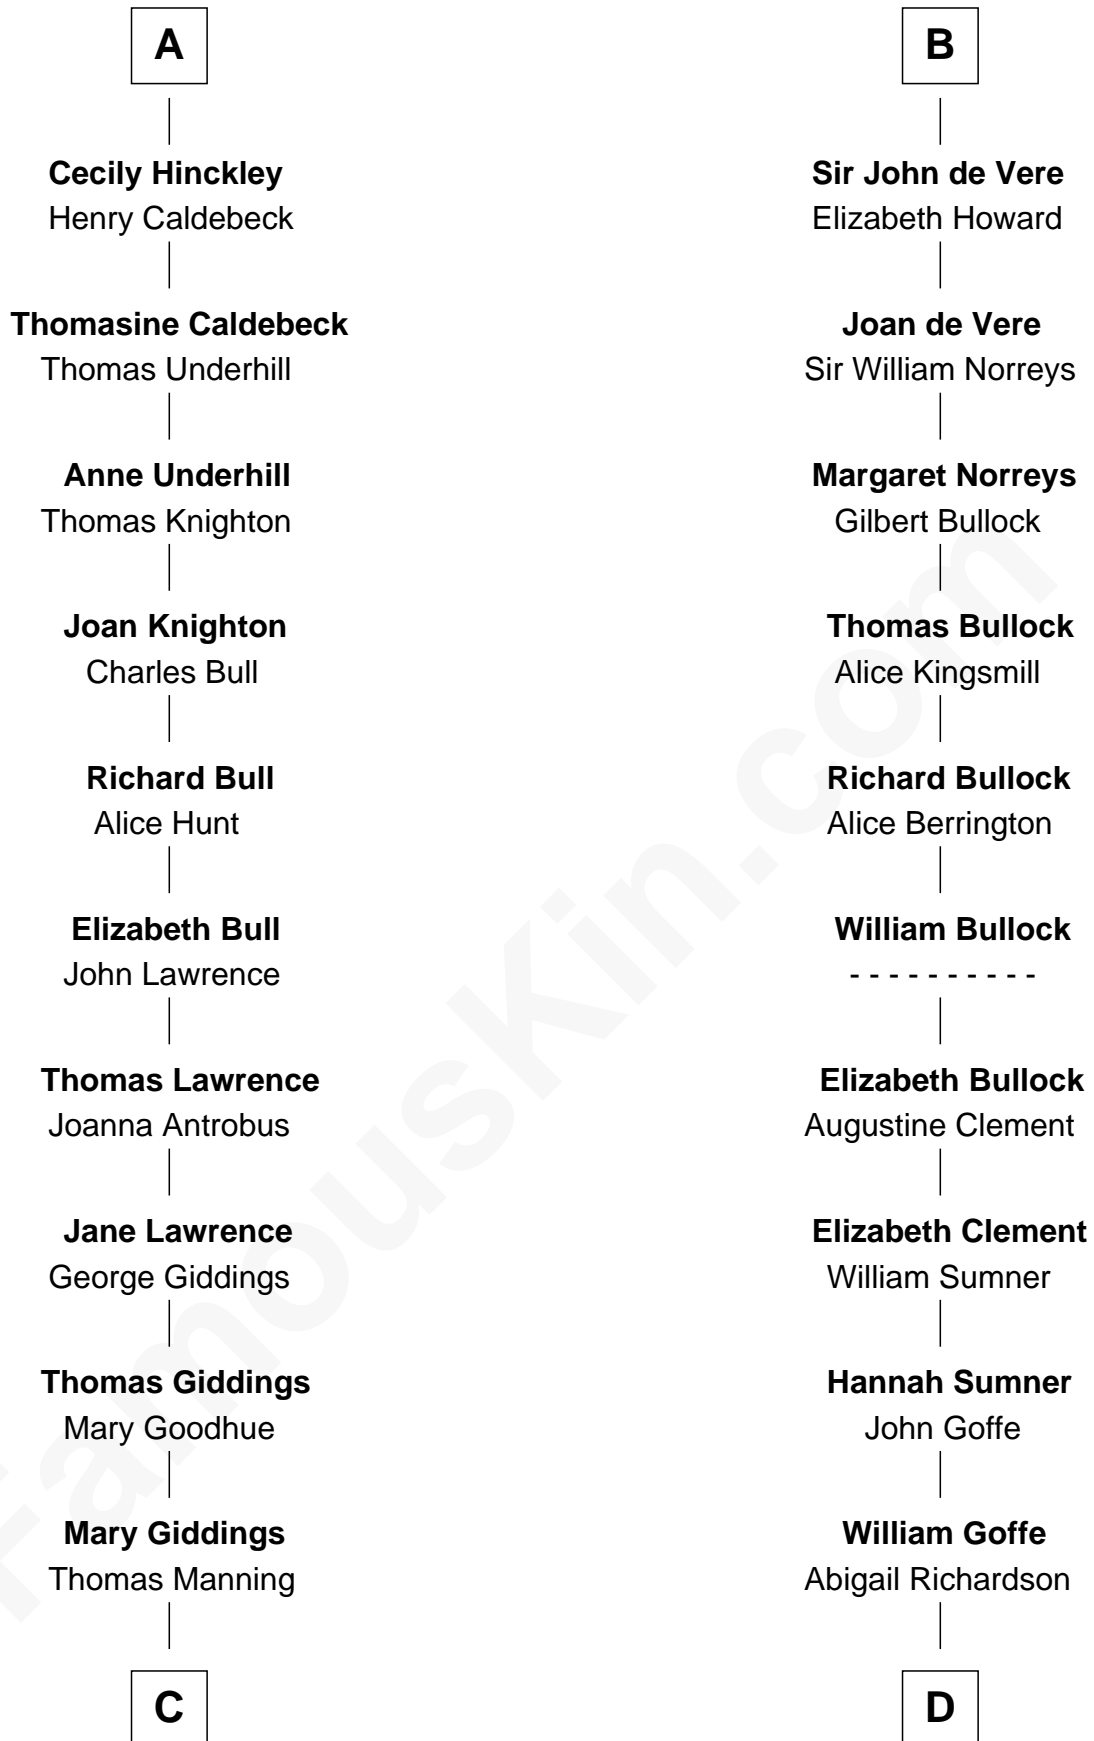

FamousKin.com

Relationship Chart of

Nathaniel Hawthorne

Author of *The Scarlet Letter*

18th cousin 2 times removed of

Samuel Howard
Boston Tea Party Participant

C

John Manning
Ruth Potter

Richard Manning
Miriam Lord

Elizabeth Clarke Manning
Nathaniel Hawthorne

Nathaniel Hawthorne
Author of [The Scarlet Letter](#)

D

Martha Goffe
Ebenezer Howard

Samuel Howard
[Boston Tea Party Participant](#)