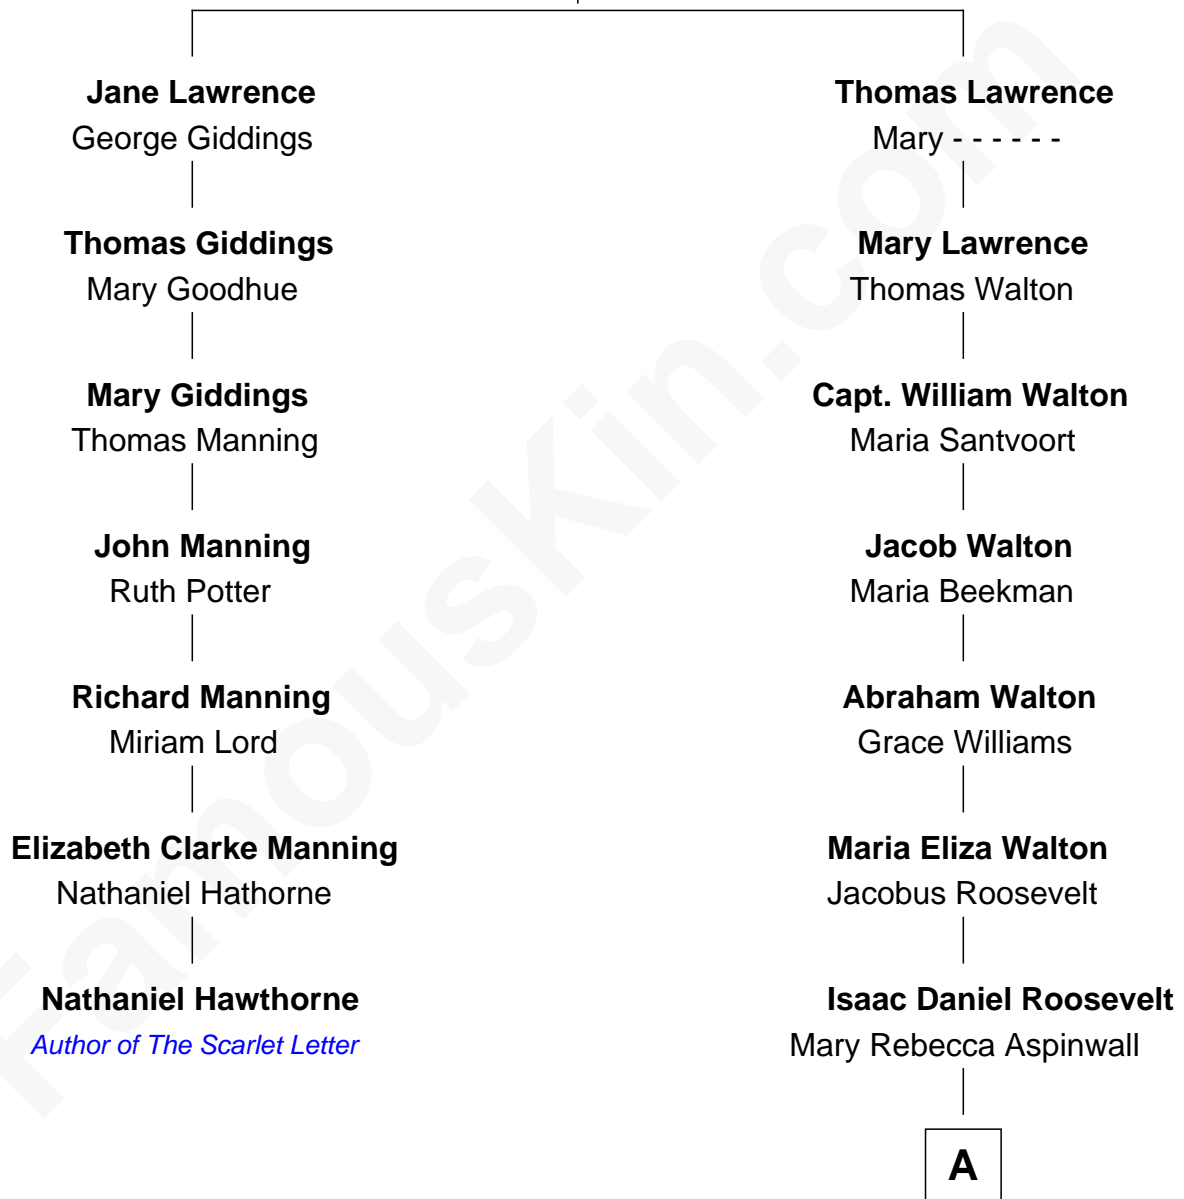

FamousKin.com Relationship Chart of

Nathaniel Hawthorne
Author of The Scarlet Letter

6th cousin 2 times removed of

Franklin D. Roosevelt
32nd U.S. President

Thomas Lawrence
Joanna Antrobus

A

|
James Roosevelt

Sara Delano

|
Franklin D. Roosevelt

32nd U.S. President

FamousKin.com