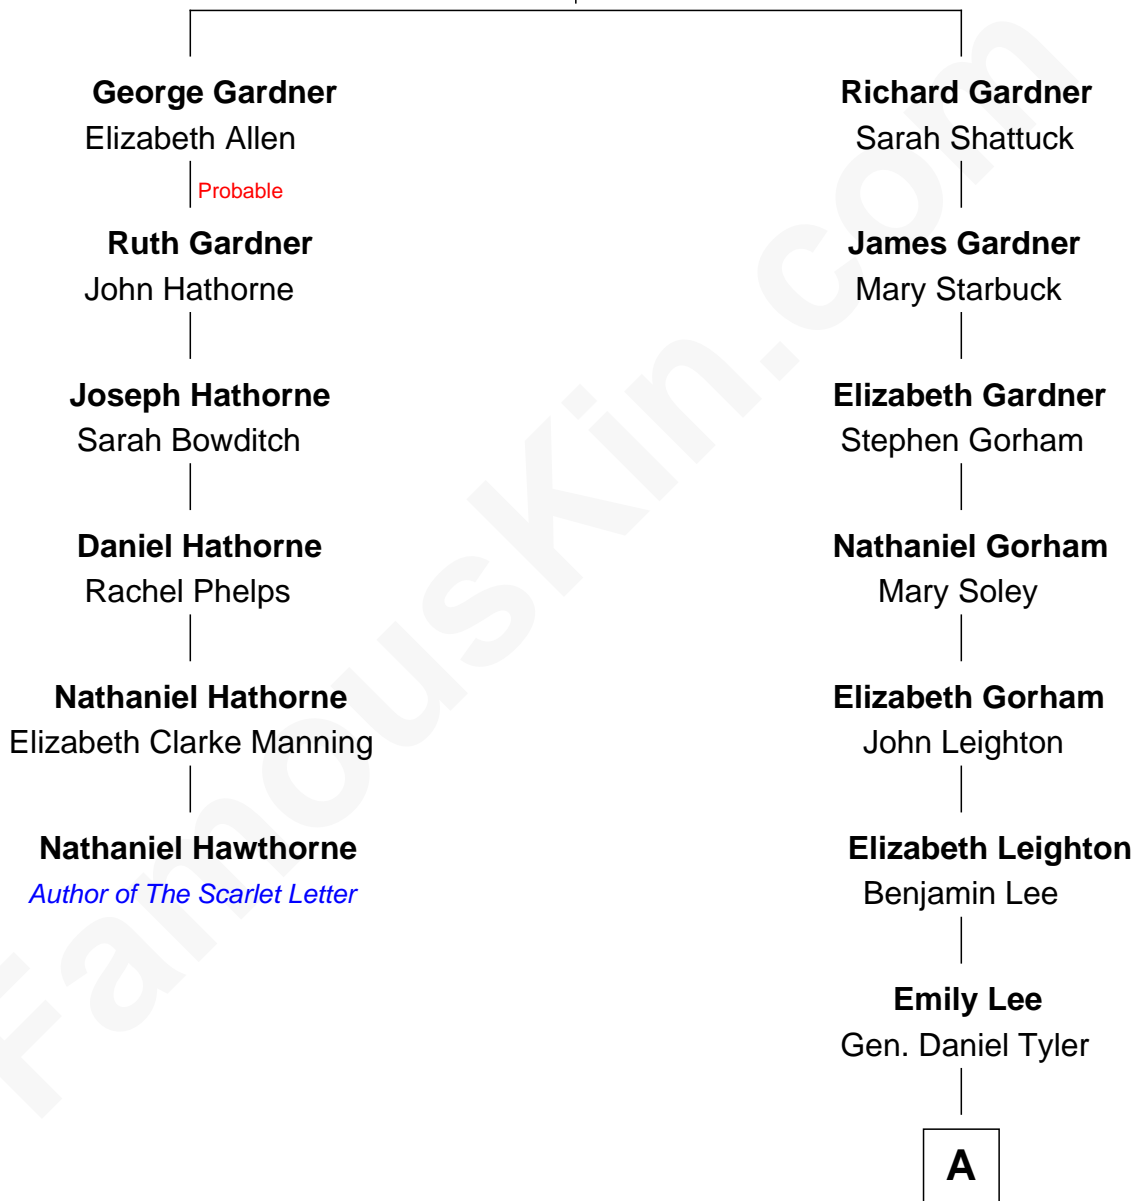

FamousKin.com Relationship Chart of

Nathaniel Hawthorne
Author of The Scarlet Letter

5th cousin 3 times removed of

Edith (Carow) Roosevelt
First Lady of President Theodore Roosevelt

Thomas Gardner

A

Gertrude Elizabeth Tyler

Charles Carow

Edith (Carow) Roosevelt

First Lady of Theodore Roosevelt

FamousKin.com