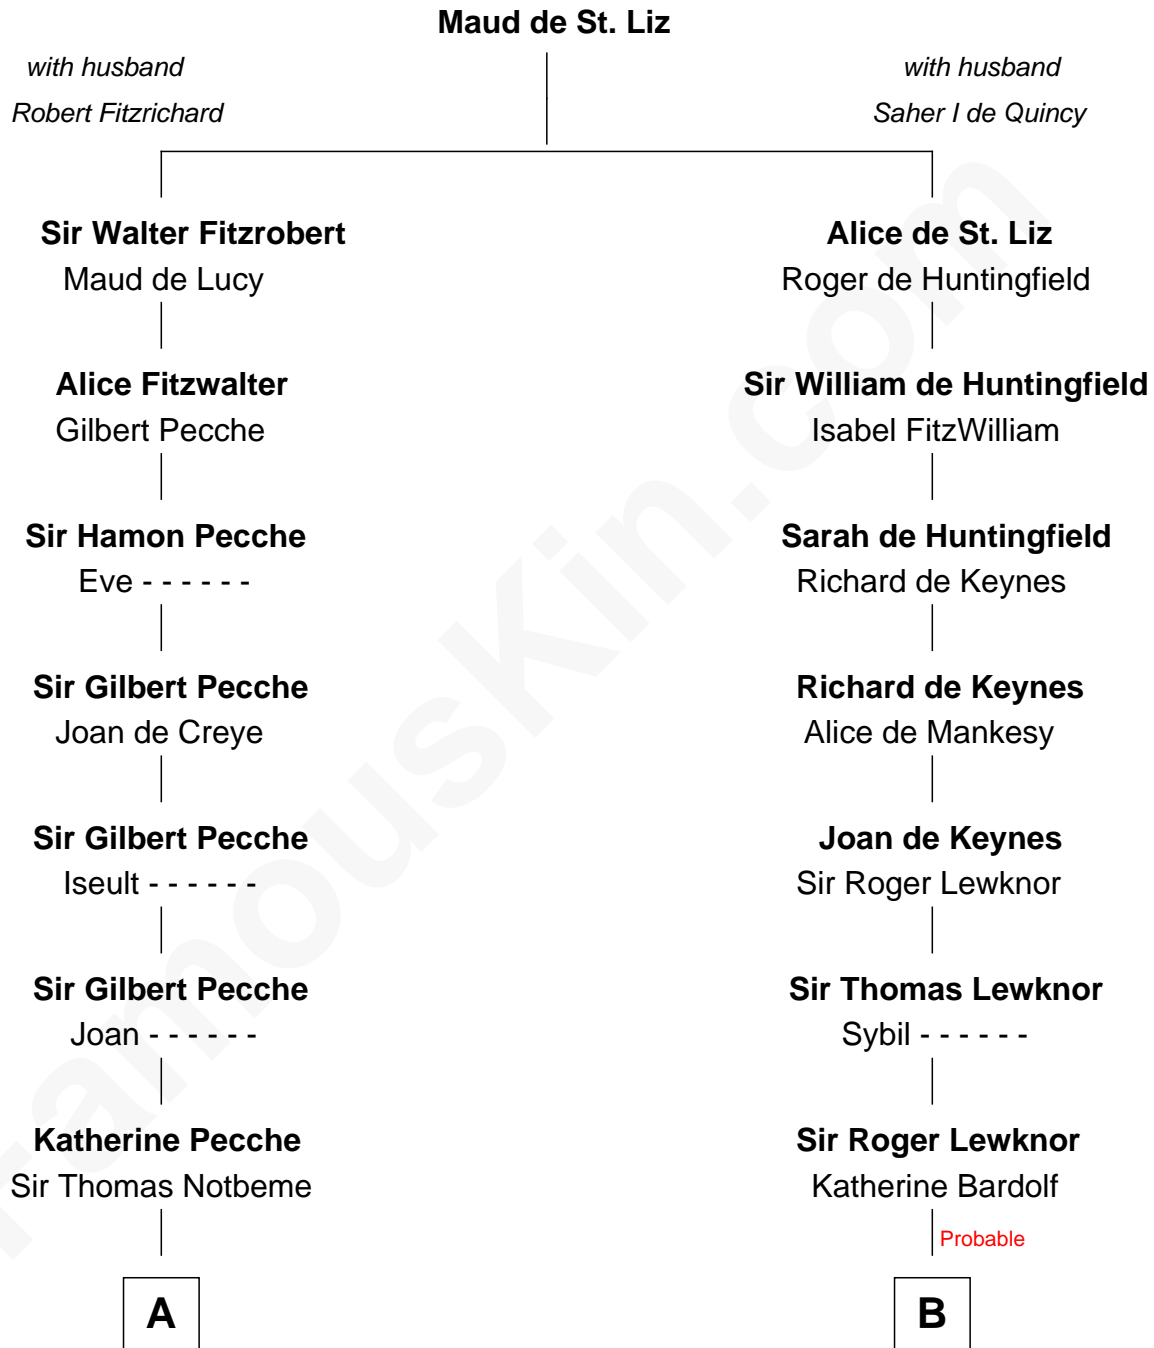

FamousKin.com

Relationship Chart of

Nathaniel Hawthorne

Author of *The Scarlet Letter*

16th cousin 5 times removed of

Israel Stoughton

(c1602/3 - 1644) Great Migration Immigrant 1632

C

—
Mary Giddings
Thomas Manning

—
John Manning
Ruth Potter

—
Richard Manning
Miriam Lord

—
Elizabeth Clarke Manning
Nathaniel Hathorne

—
Nathaniel Hawthorne
Author of [The Scarlet Letter](#)