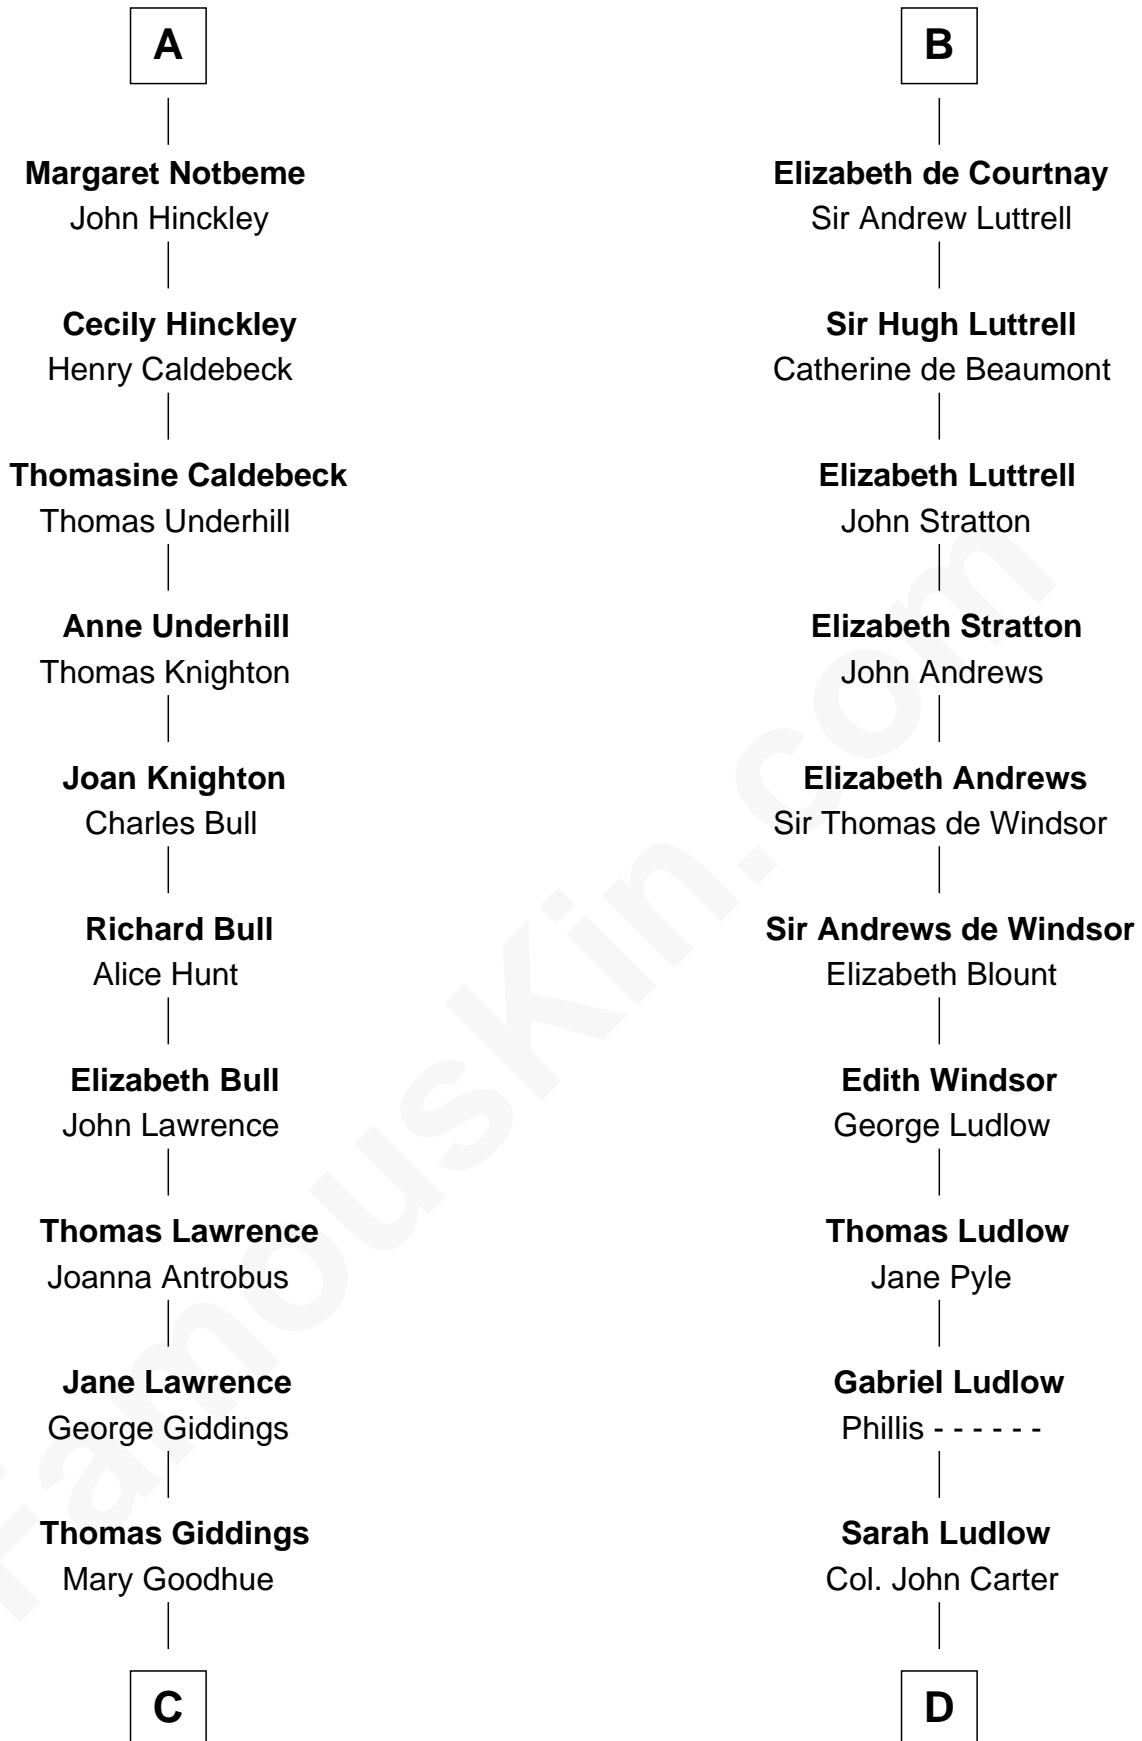

## Relationship Chart of

### Nathaniel Hawthorne

Author of *The Scarlet Letter*

19th cousin 2 times removed of

**Carter Braxton**

Signer of the Declaration of Independence

**C**

**Mary Giddings**  
Thomas Manning

**John Manning**  
Ruth Potter

**Richard Manning**  
Miriam Lord

**Elizabeth Clarke Manning**  
Nathaniel Hathorne

**Nathaniel Hawthorne**  
*Author of [The Scarlet Letter](#)*

**D**

**Col. Robert Carter**  
Elizabeth Landon

**Mary Carter**  
George Braxton