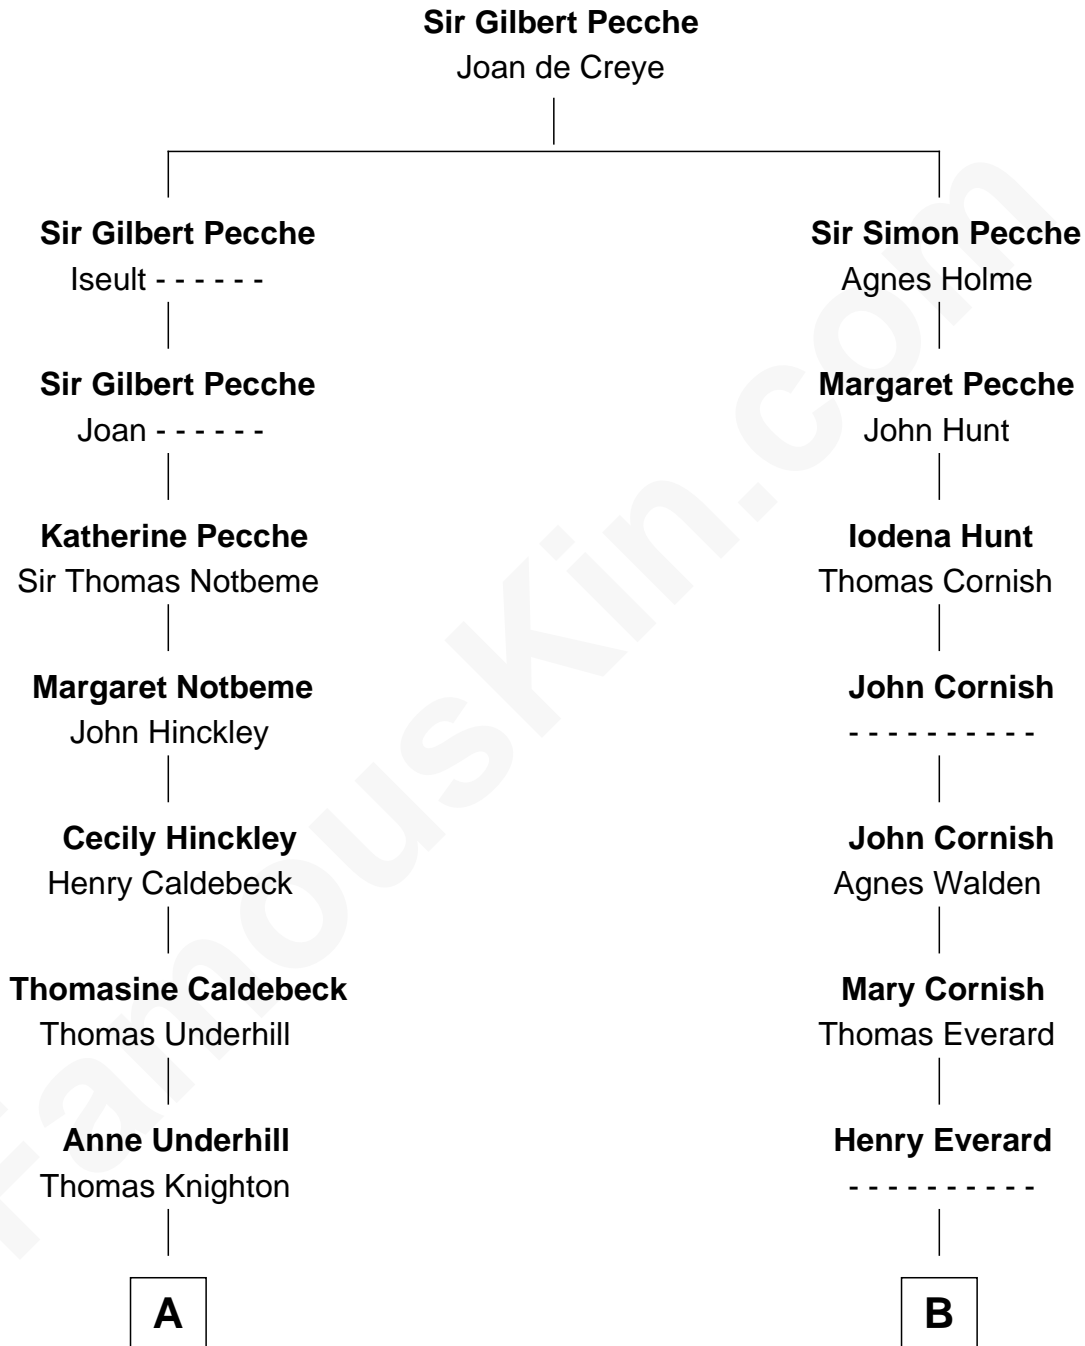

# FamousKin.com Relationship Chart of

**Nathaniel Hawthorne**  
*Author of The Scarlet Letter*

17th cousin 3 times removed of

**Marie-Chantal Miller**  
*Crown Princess of Greece*

C

**Blanche Louise Appleton**

Ellis John Springer Miller

**Ellis Warren Appleton Miller**

Sophia June Squarebriggs

**Robert Warren Miller**

Marie Clara Pesantes

**Marie-Chantal Miller**

*Crown Princess of Greece*