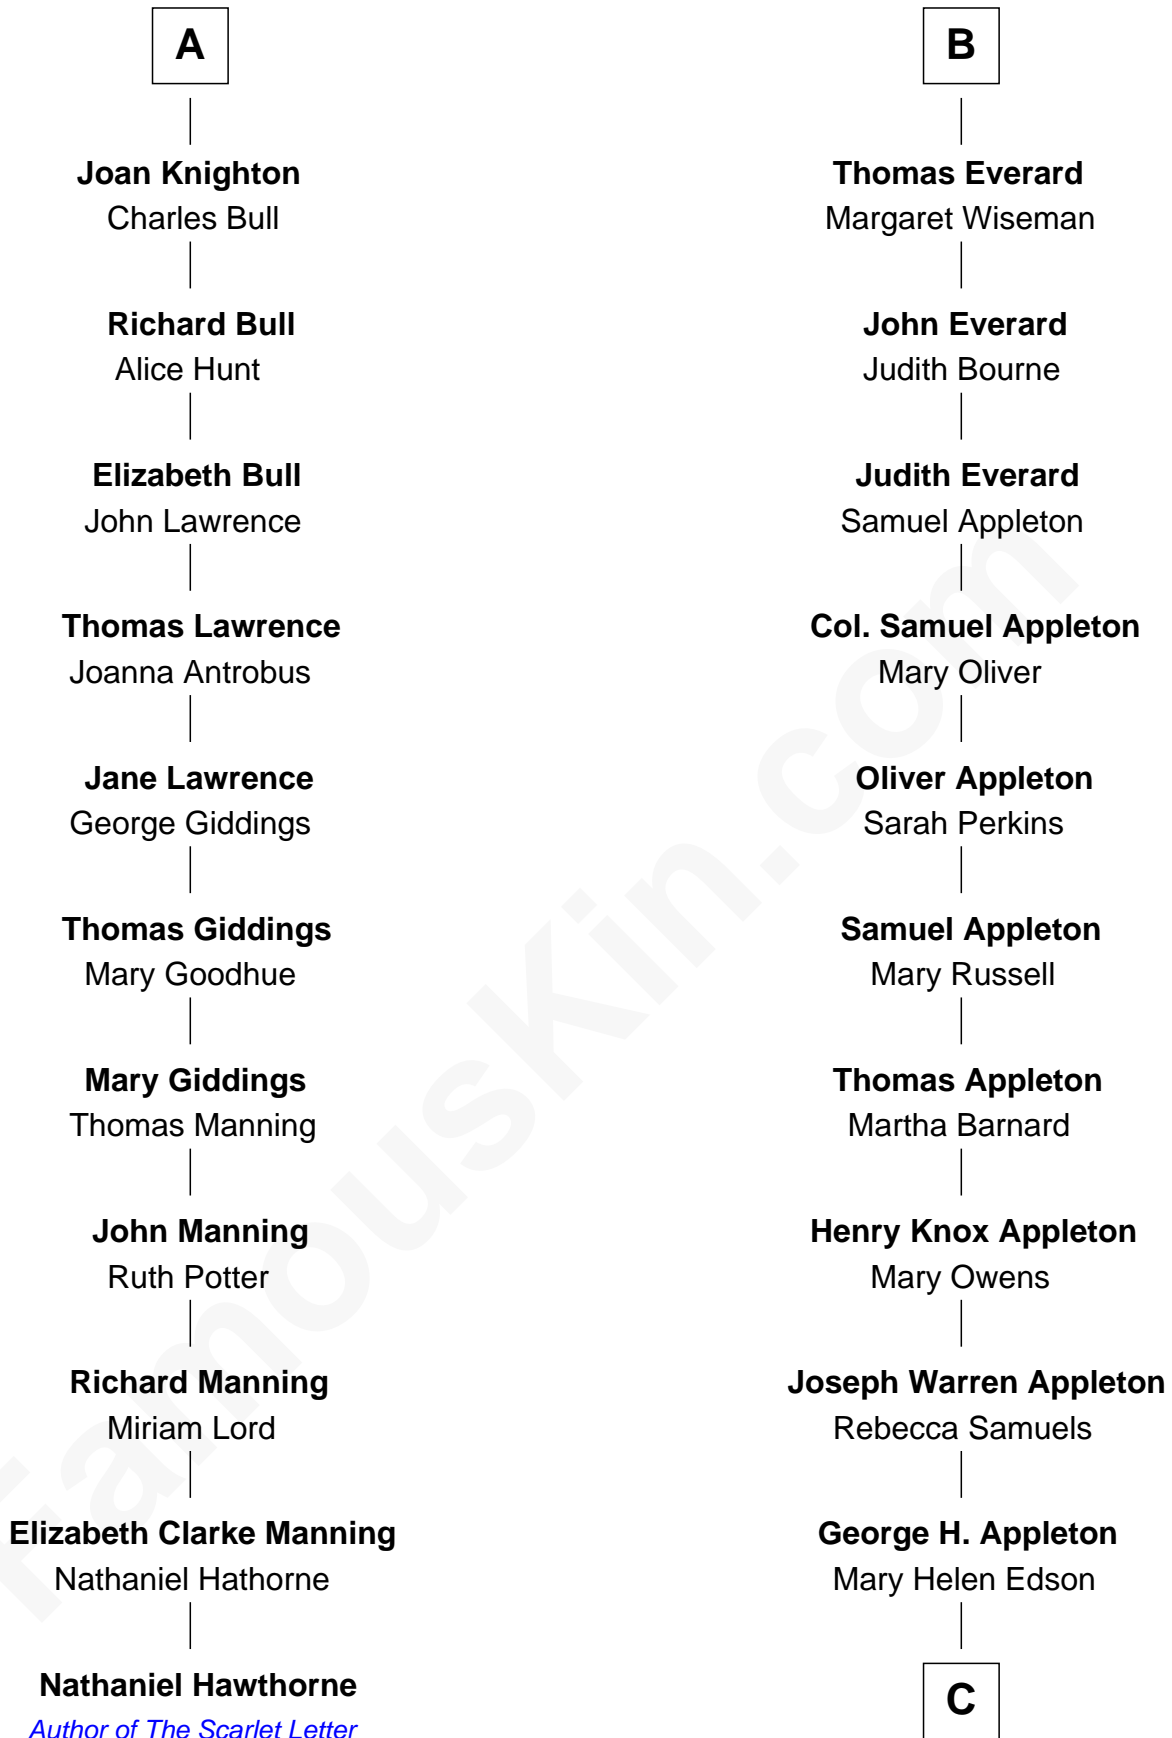

# FamousKin.com Relationship Chart of

**Nathaniel Hawthorne**  
*Author of The Scarlet Letter*

17th cousin 3 times removed of

**Marie-Chantal Miller**  
*Crown Princess of Greece*

C

**Blanche Louise Appleton**

Ellis John Springer Miller

**Ellis Warren Appleton Miller**

Sophia June Squarebriggs

**Robert Warren Miller**

Marie Clara Pesantes

**Marie-Chantal Miller**

*Crown Princess of Greece*