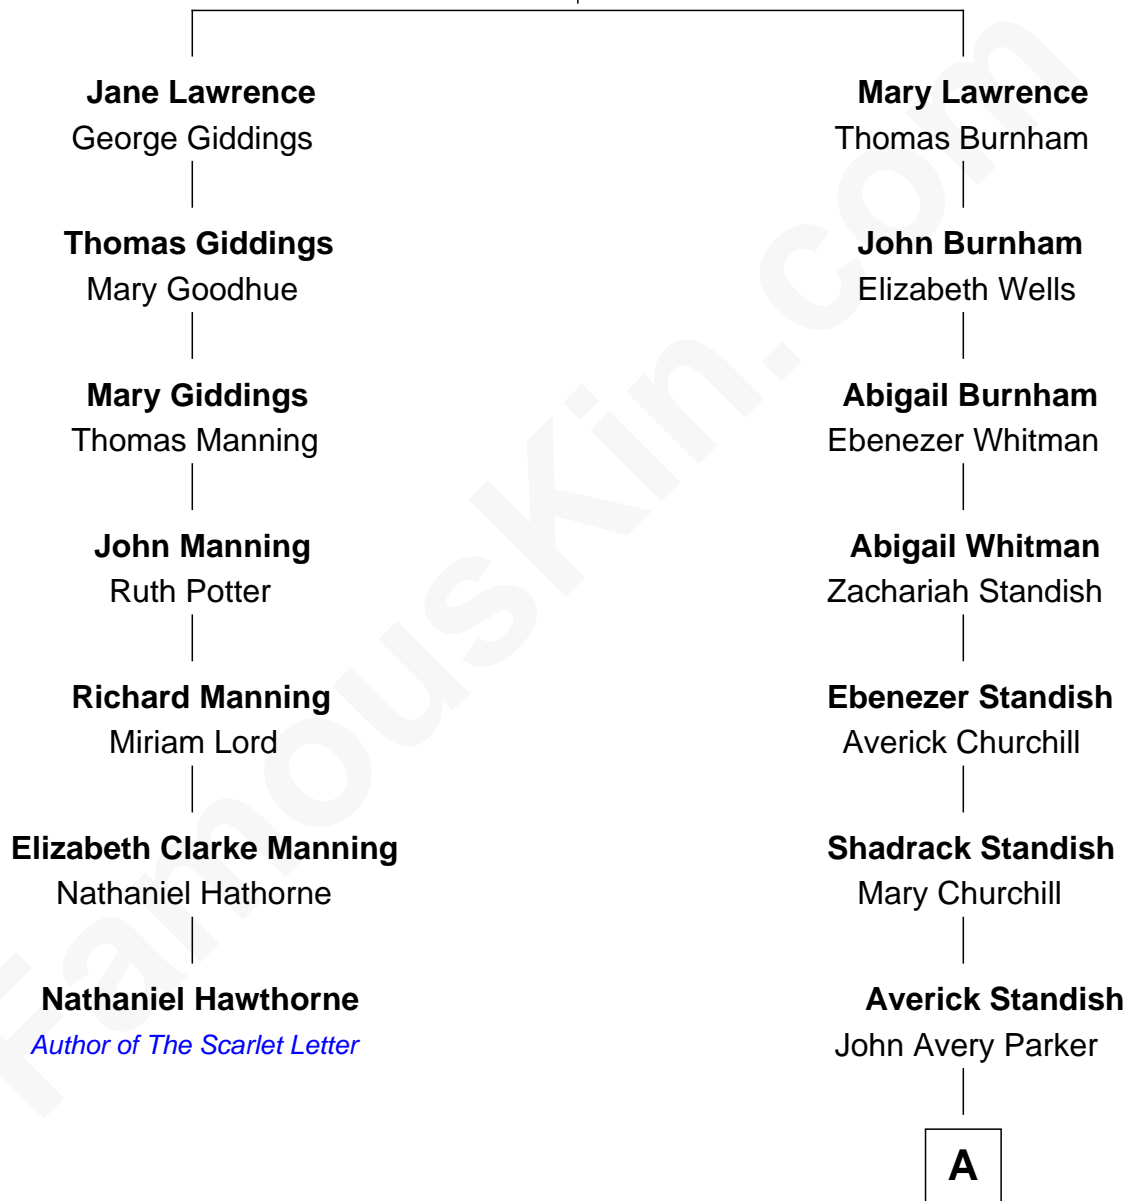

**FamousKin.com**  
**Relationship Chart of**  
**Nathaniel Hawthorne**  
*Author of The Scarlet Letter*

6th cousin 5 times removed of

**Tuesday Weld**  
*TV and Movie Actress*

**Thomas Lawrence**  
 Joanna Antrobus

**A**

Ann Avery Parker

Thomas C. Lothrop

Sarah Williams Lothrop

George Parsons King

Sarah Lothrop King

Edward Motley Weld

Lothrop Motley Weld

Yosene Balfour Ker

Tuesday Weld

*TV and Movie Actress*