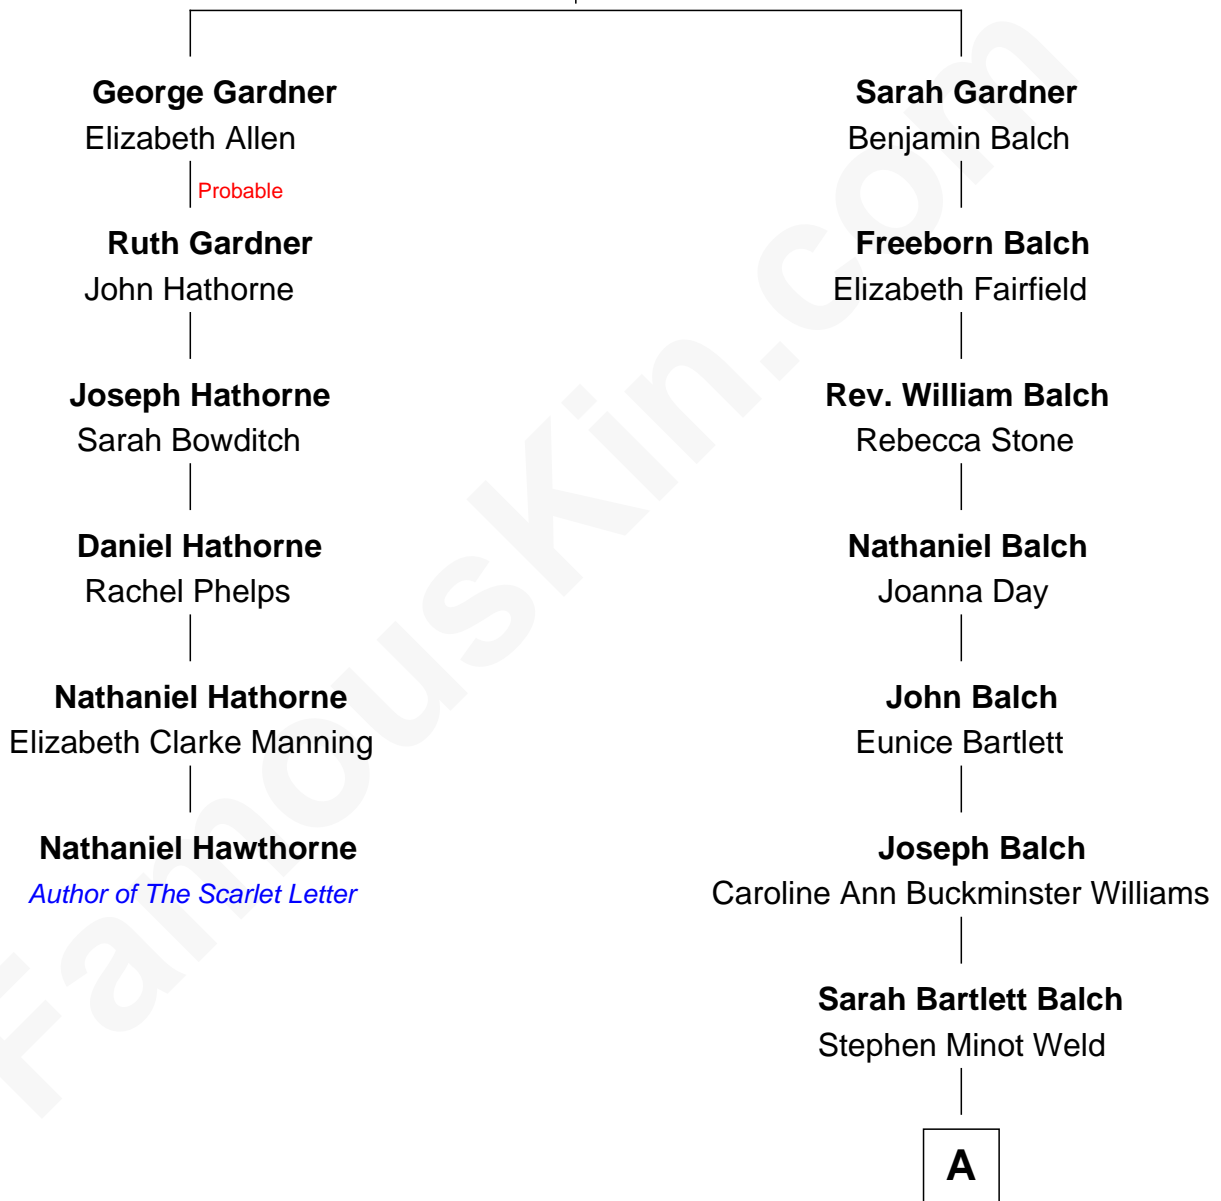

FamousKin.com

Relationship Chart of

Nathaniel Hawthorne

Author of The Scarlet Letter

5th cousin 5 times removed of

Tuesday Weld

TV and Movie Actress

Thomas Gardner

A

Stephen Minot Weld

Eloise Rodman

Edward Motley Weld

Sarah Lothrop King

Lothrop Motley Weld

Yosene Balfour Ker

Tuesday Weld