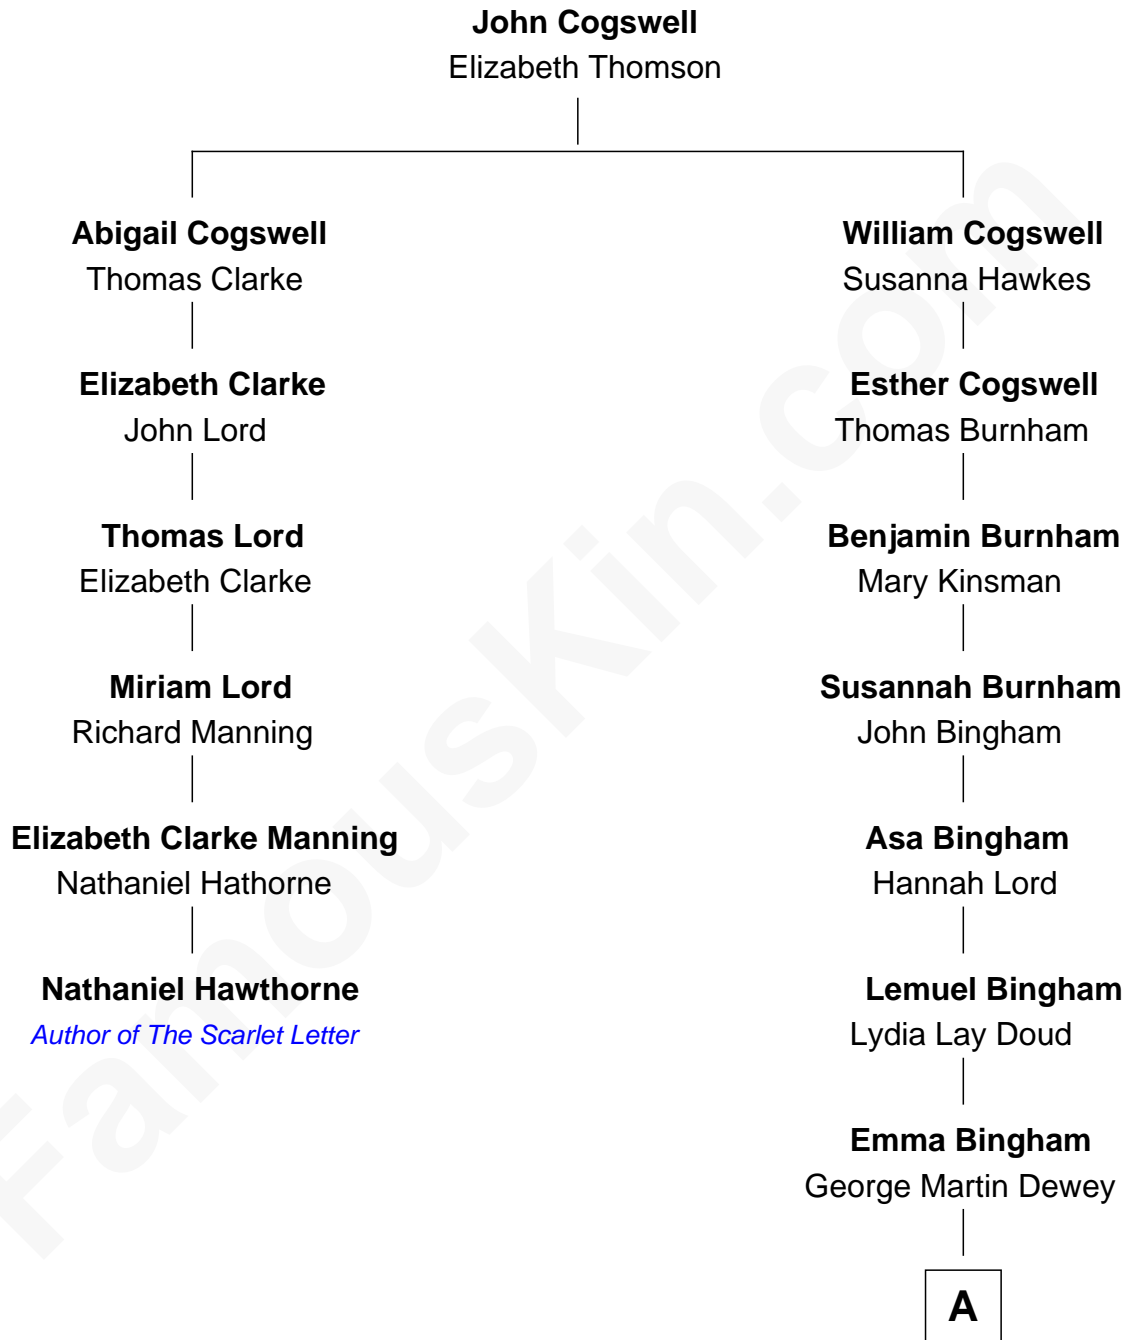

# FamousKin.com Relationship Chart of

**Nathaniel Hawthorne**  
*Author of The Scarlet Letter*

5th cousin 3 times removed of

**Thomas Edmund Dewey**  
*47th Governor of New York*

A

George Martin Dewey

Annie L. Thomas

Thomas Edmund Dewey

*47th Governor of New York*

FamousKin.com