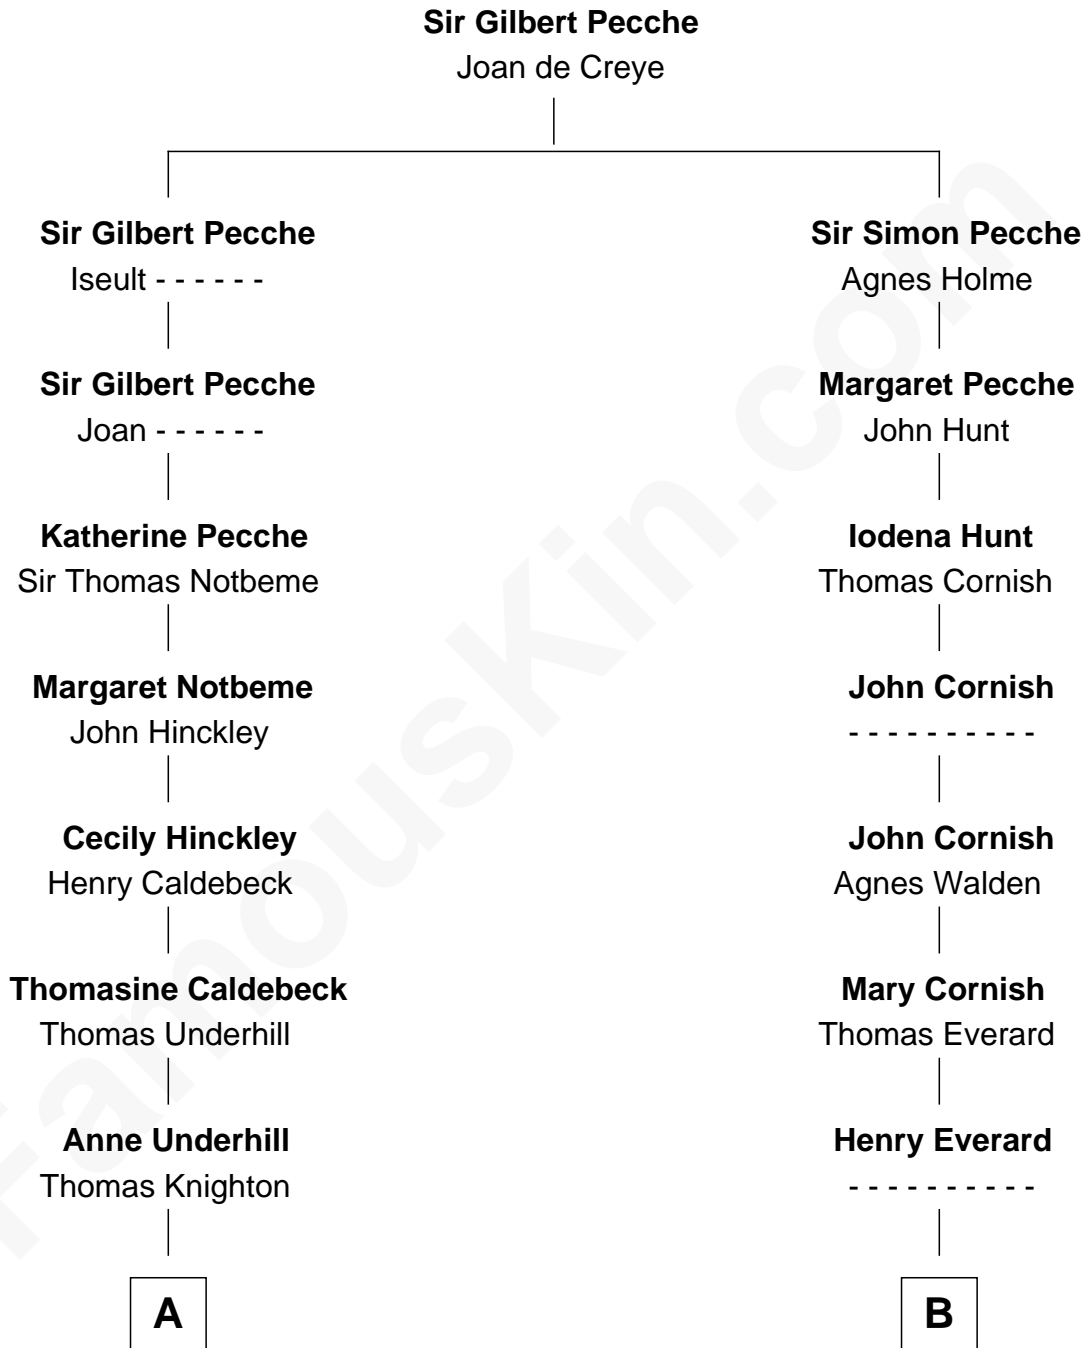

FamousKin.com

Relationship Chart of

Nathaniel Hawthorne

Author of *The Scarlet Letter*

17th cousin 3 times removed of

Tim Robbins
TV and Movie Actor

C

Walter A. Robbins

Mary Judith Taylor

Richard Leewilsie Robbins

Agnes Josephine Hughes

Gilbert Lee Robbins

Mary Cecelia Bledsoe

Tim Robbins

TV and Movie Actor