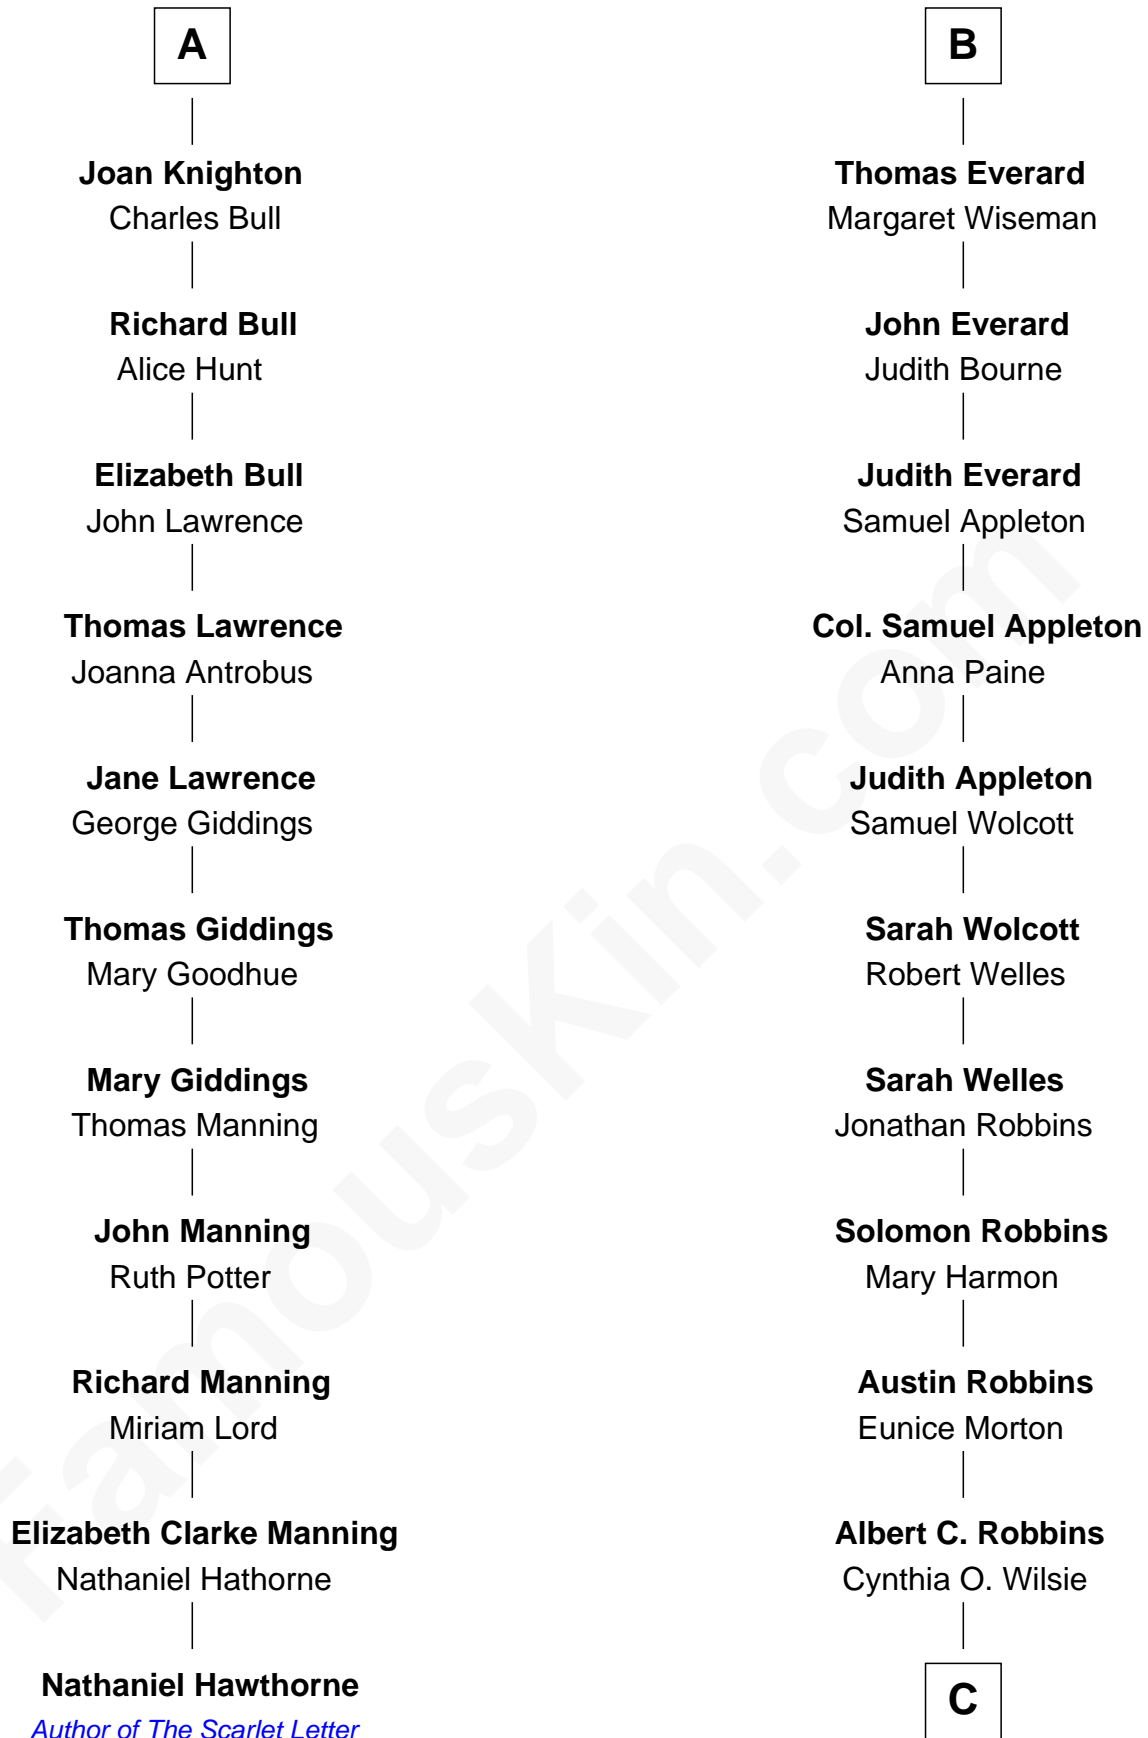

FamousKin.com

Relationship Chart of

Nathaniel Hawthorne

Author of *The Scarlet Letter*

17th cousin 3 times removed of

Tim Robbins
TV and Movie Actor

C

Walter A. Robbins

Mary Judith Taylor

Richard Leewilsie Robbins

Agnes Josephine Hughes

Gilbert Lee Robbins

Mary Cecelia Bledsoe

Tim Robbins

TV and Movie Actor