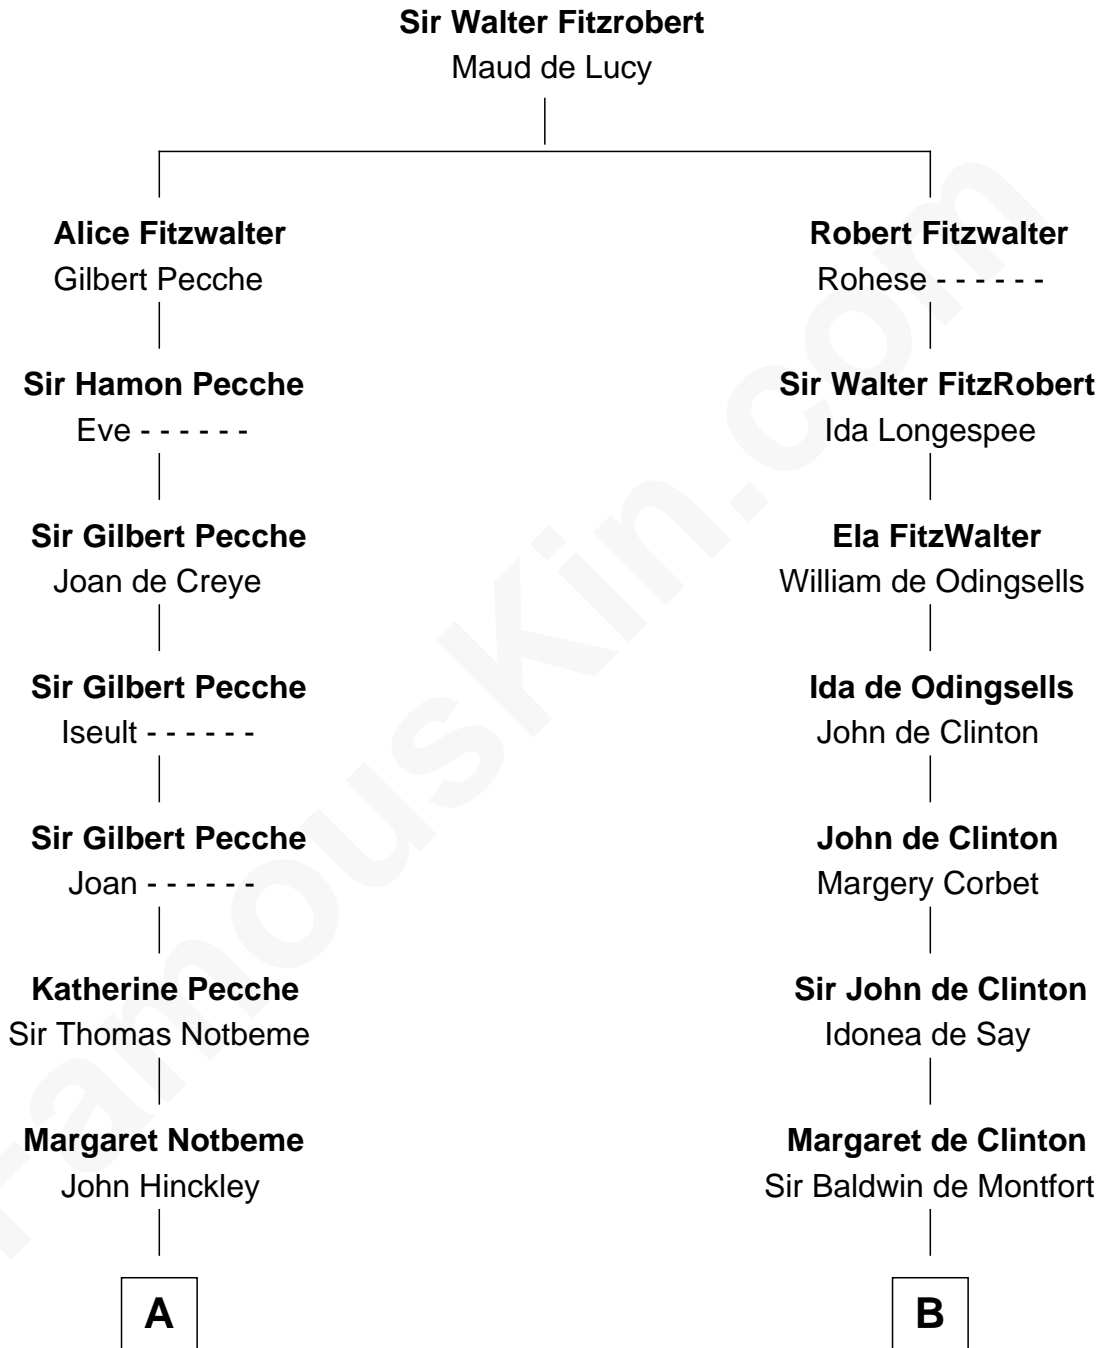

FamousKin.com Relationship Chart of

Nathaniel Hawthorne
Author of The Scarlet Letter

20th cousin of

Abraham Baldwin
Signer of the U.S. Constitution

C

John Manning
Ruth Potter

Richard Manning
Miriam Lord

Elizabeth Clarke Manning
Nathaniel Hawthorne

Nathaniel Hawthorne
Author of [The Scarlet Letter](#)

D

Abigail Baldwin
Samuel Baldwin

Timothy Baldwin
Bathsheba Stone

Michael Baldwin
Lucy Dudley

Abraham Baldwin
Signer of the [U.S. Constitution](#)