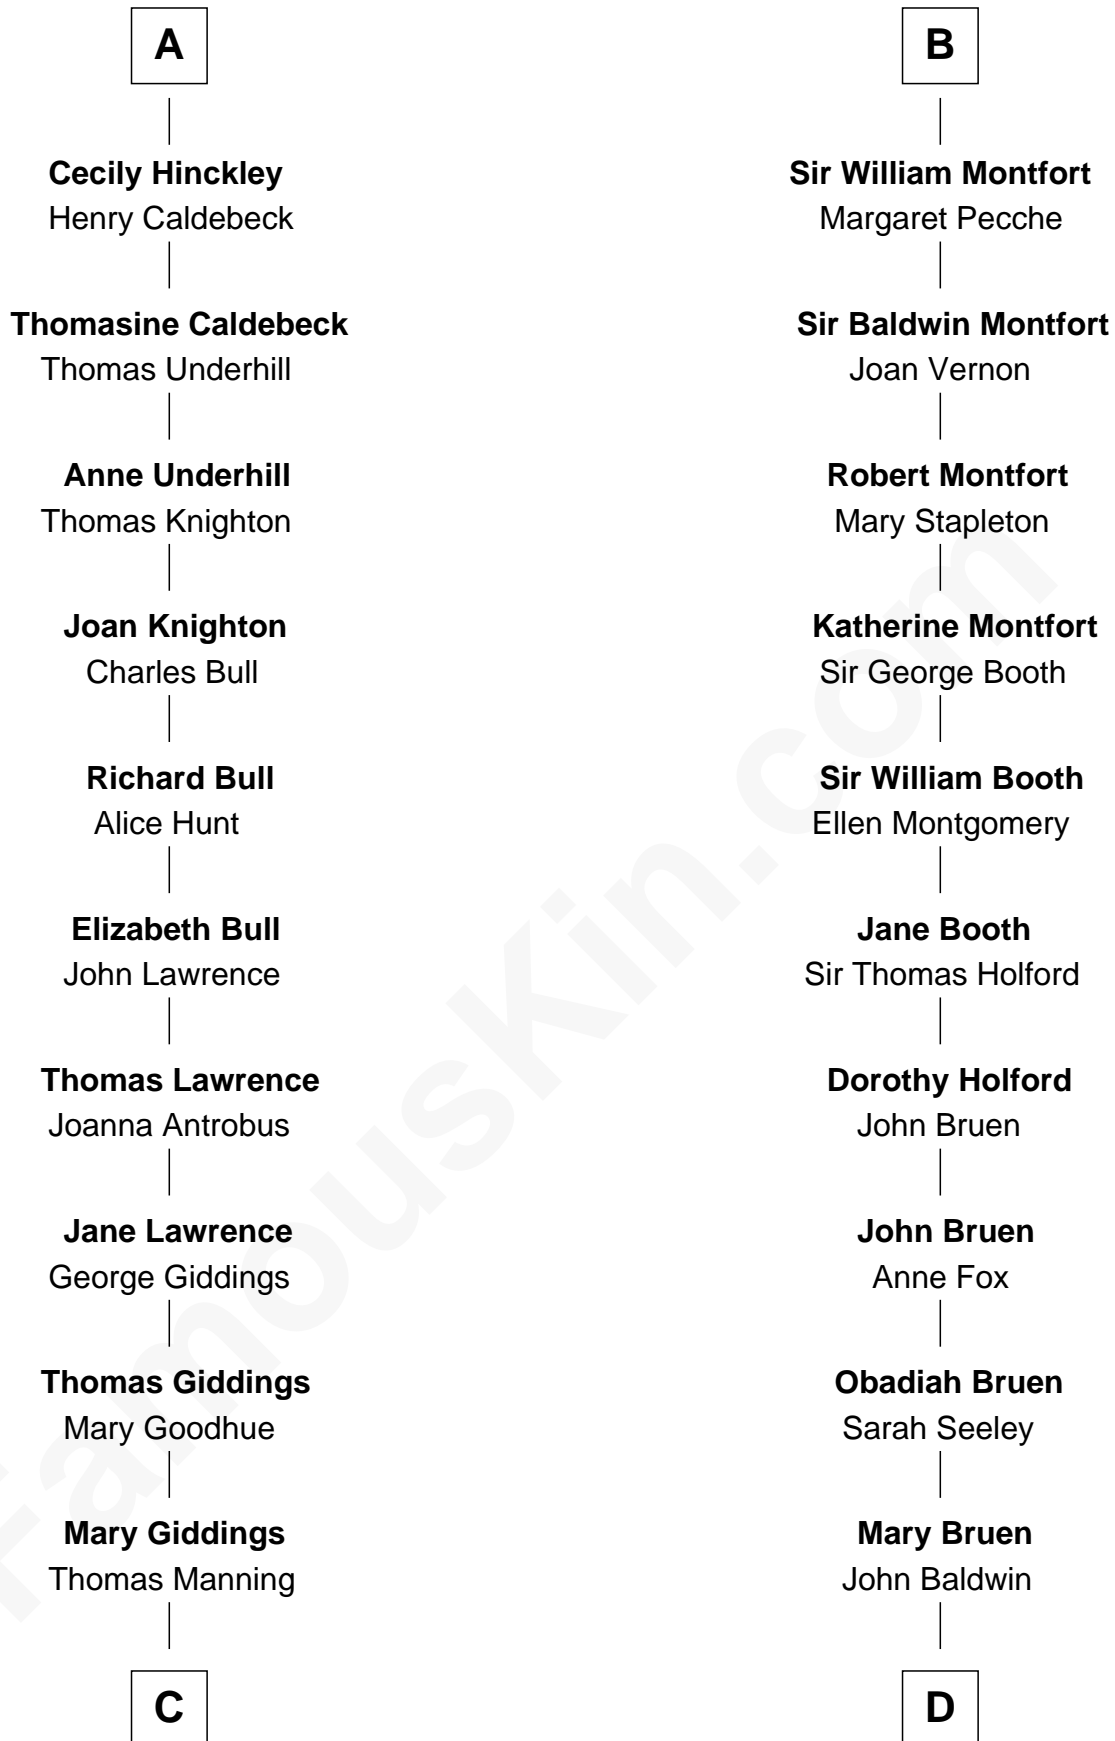

FamousKin.com Relationship Chart of

Nathaniel Hawthorne
Author of The Scarlet Letter

20th cousin of

Abraham Baldwin
Signer of the U.S. Constitution

C

John Manning
Ruth Potter

Richard Manning
Miriam Lord

Elizabeth Clarke Manning
Nathaniel Hawthorne

Nathaniel Hawthorne
Author of [The Scarlet Letter](#)

D

Abigail Baldwin
Samuel Baldwin

Timothy Baldwin
Bathsheba Stone

Michael Baldwin
Lucy Dudley

Abraham Baldwin
Signer of the [U.S. Constitution](#)