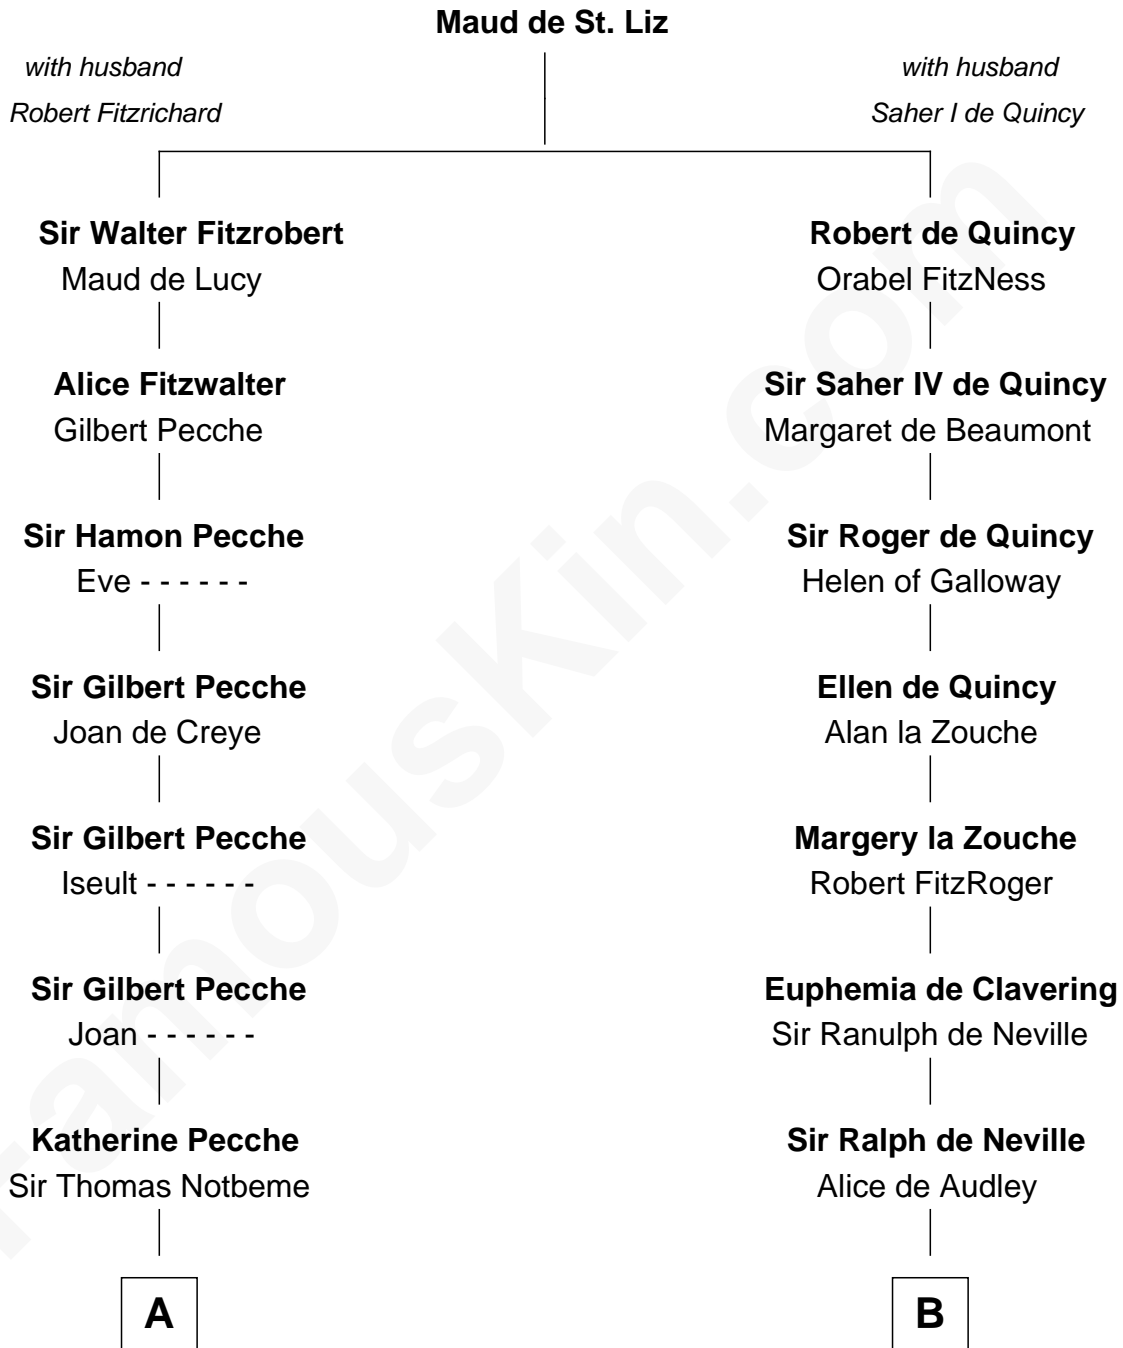

## Relationship Chart of

### Nathaniel Hawthorne

Author of *The Scarlet Letter*

19th cousin 2 times removed of

**Daniel Carroll**  
Signer of the U.S. Constitution

**C**

**Mary Giddings**  
Thomas Manning

**John Manning**  
Ruth Potter