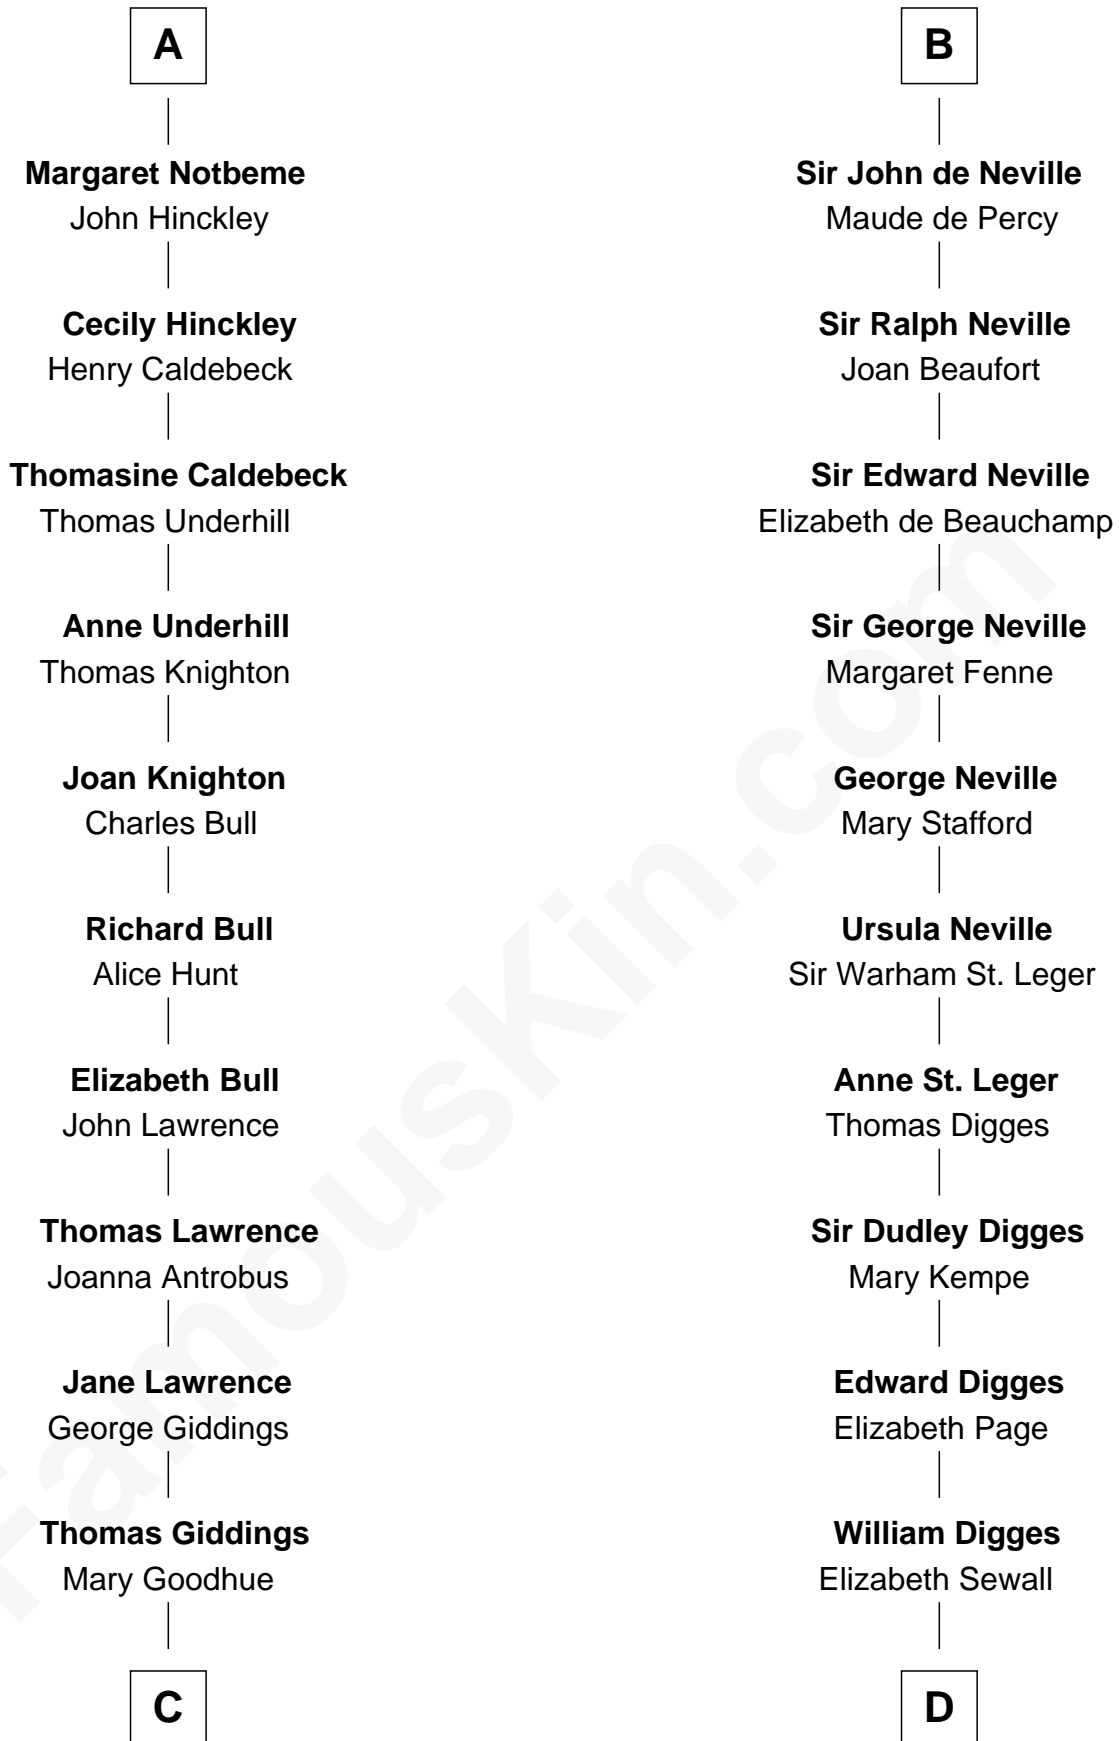

## Relationship Chart of

### Nathaniel Hawthorne

Author of *The Scarlet Letter*

19th cousin 2 times removed of

**Daniel Carroll**  
Signer of the U.S. Constitution

**C**

**Mary Giddings**  
Thomas Manning

**John Manning**  
Ruth Potter

**Richard Manning**  
Miriam Lord

**Elizabeth Clarke Manning**  
Nathaniel Hathorne

**Nathaniel Hawthorne**  
*Author of [The Scarlet Letter](#)*

**D**

**Anne Digges**  
Henry Darnall

**Eleanor Darnall**  
Daniel Carroll