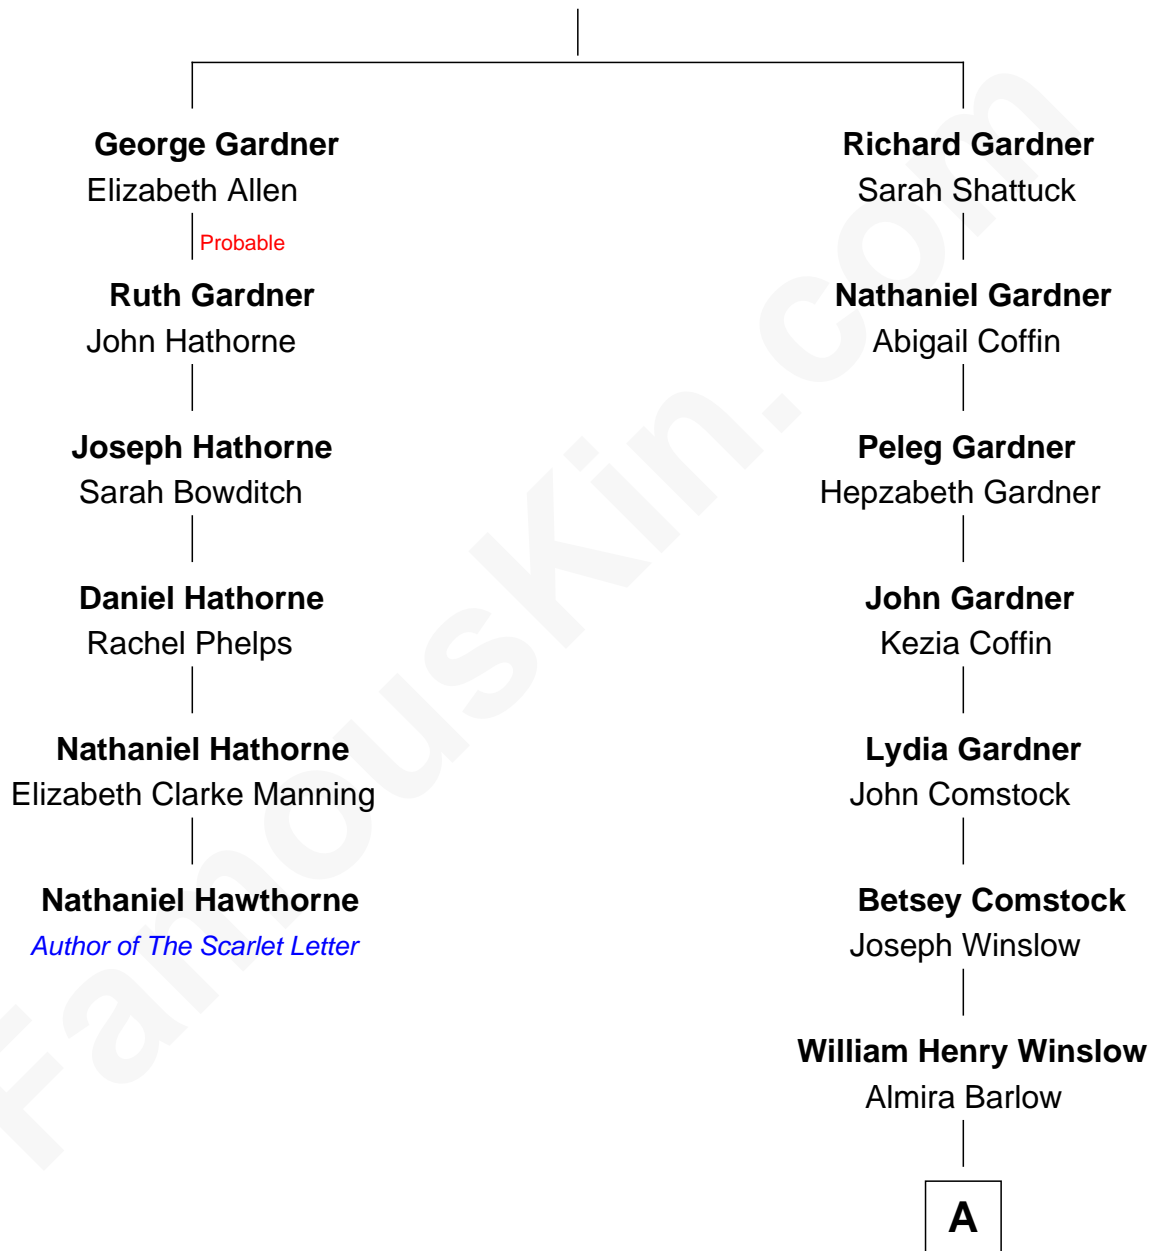

FamousKin.com Relationship Chart of

Nathaniel Hawthorne
Author of The Scarlet Letter

5th cousin 5 times removed of

Don Winslow

Author and Screenwriter

Thomas Gardner

A

William Leonard Winslow

Jane McIntosh

Lloyd Robert Winslow

Dorothy Grace Dandeno

Donald Lloyd Winslow

Ottis Mary Scheuermann

Don Winslow

Suspense Novelist