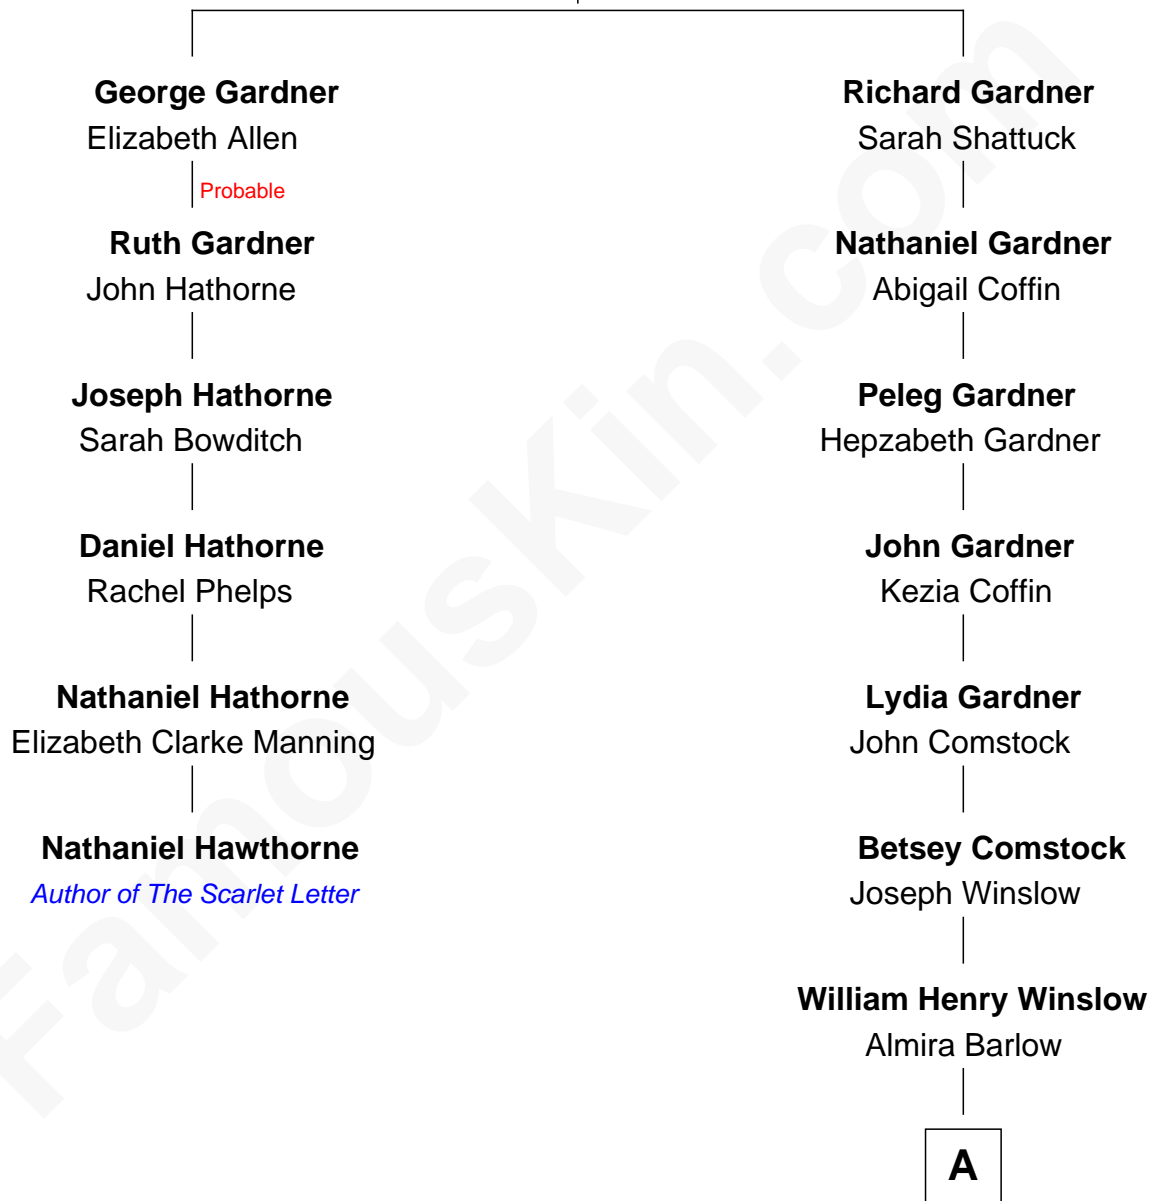

FamousKin.com Relationship Chart of

Nathaniel Hawthorne
Author of The Scarlet Letter

5th cousin 5 times removed of

Kristine Rolofson
Harlequin Novelist

Thomas Gardner

A

William Leonard Winslow

Jane McIntosh

Lloyd Robert Winslow

Dorothy Grace Dandeno

Donald Lloyd Winslow

Ottis Mary Scheuermann

Kristine Rolofson

Harlequin Novelist

FamousKin.com