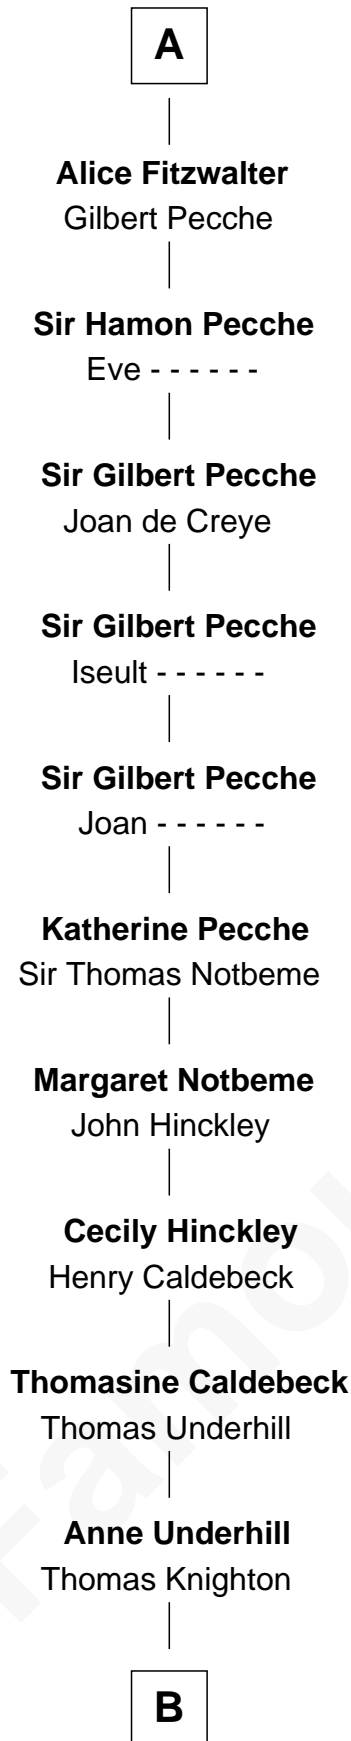

FamousKin.com Relationship Chart of

John Lawrence

(c1618 - 1698/9) Planter passenger 1635

7th cousin 14 times removed of

Roger le Bigod

Magna Carta Surety

Rainier III of Hainault

Adela - - - - -

Maud of Northumberland

Simon I de St. Liz

Maud de St. Liz

Robert Fitzrichard

Sir Walter Fitzrobert

Maud de Lucy

A

Rainier IV of Hainault

Gilbert Fitzrichard de Clare

Alice Fitzrichard de Clare

Aubrey de Vere

Juliana de Vere

Roger Bigod

Roger le Bigod

Magna Carta Surety

B

—
John Lawrence

Planter passenger 1635