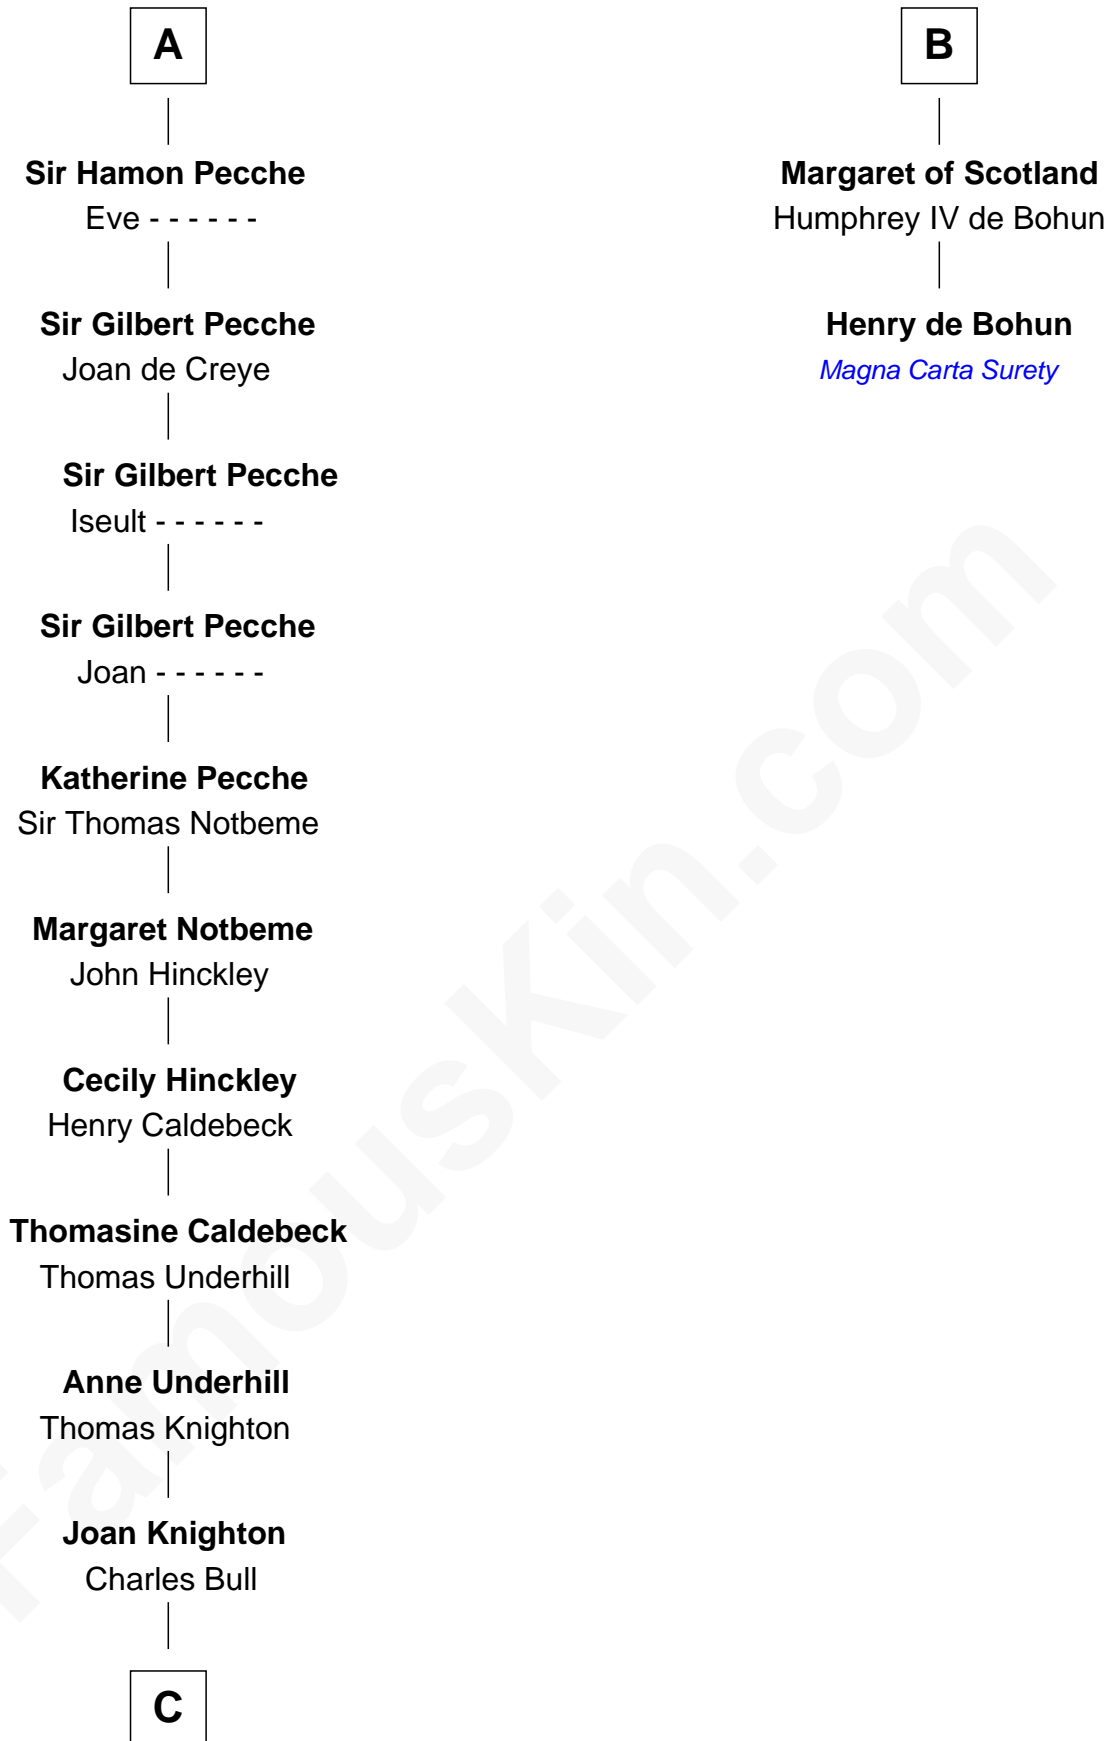

# FamousKin.com Relationship Chart of

**John Lawrence**

(c1618 - 1698/9) Planter passenger 1635

8th cousin 12 times removed of

**Henry de Bohun**

*Magna Carta Surety*

**William I of Normandy**

Sprota of Bretagn

**Richard I of Normandy**

-----

**Godfrey of Brionne**

-----

**Gilbert Crispin**

-----

**Richard Fitzgilbert**

Rohese Giffard

Gunnora of Denmark

**Richard II of Normandy**

Judith of Brittany

**Robert I of Normandy**

Herleve of Falaise

**Adelaide of Normandy**

Lambert II of Lens

**Judith of Lens**

Waltheof II of Northumbria

**Maud of Northumberland**

David I, King of Scotland

**Henry of Huntingdon**

Ada de Warenne

**B**

**C**

Richard Bull