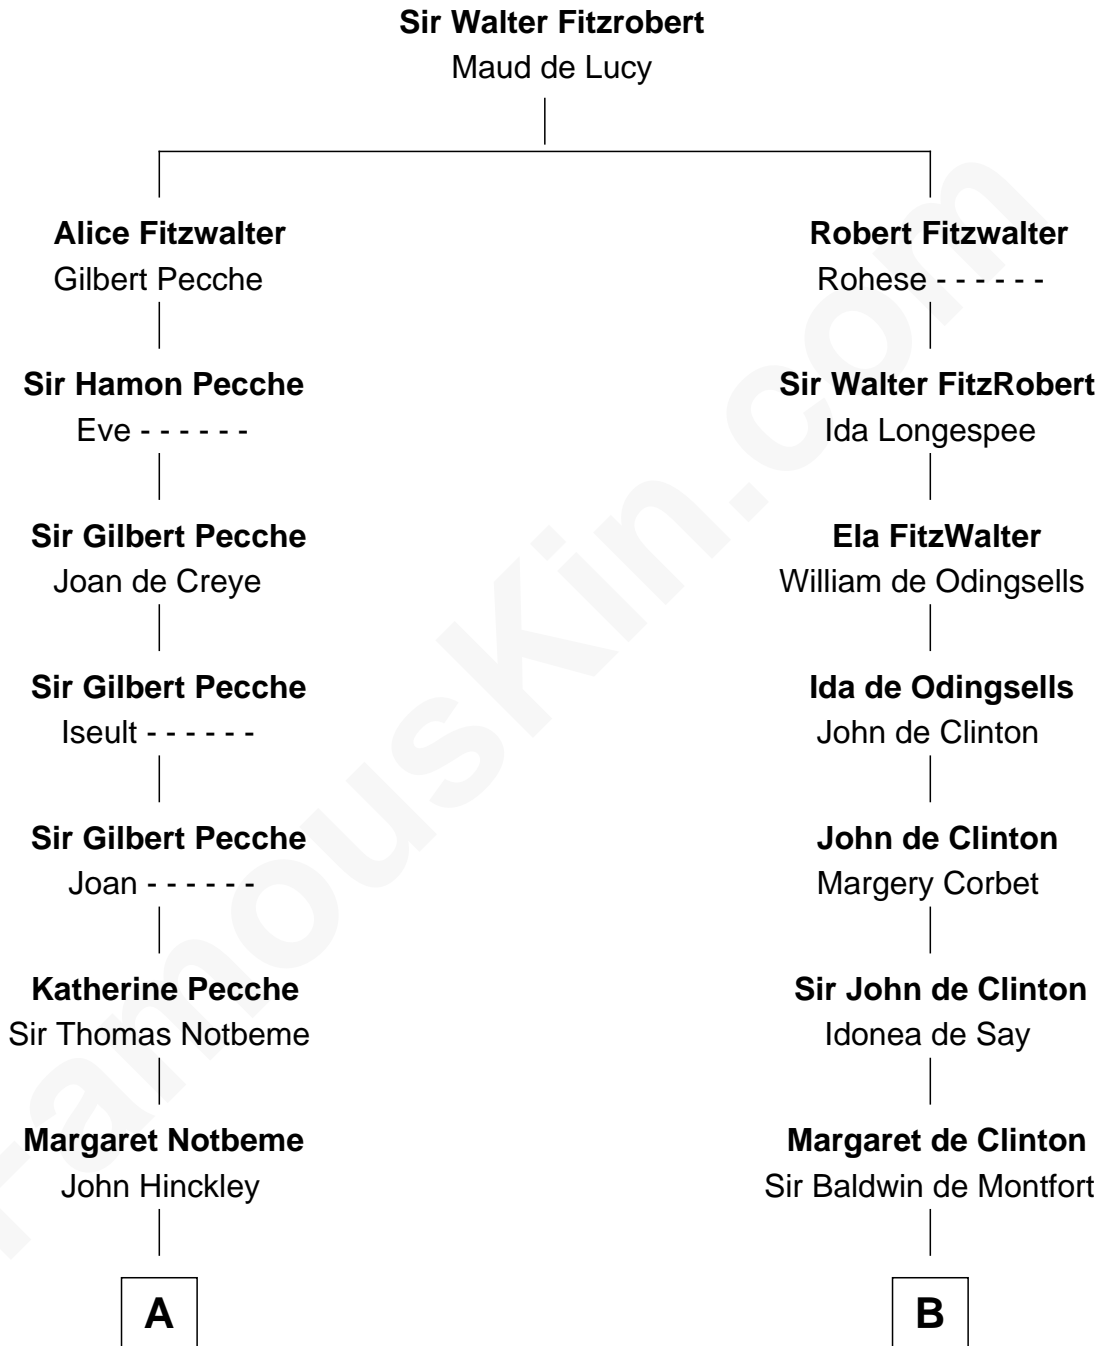

FamousKin.com

Relationship Chart of

John Lawrence

(c1618 - 1698/9) Planter passenger 1635

14th cousin 7 times removed of

Isaac Taylor Tichenor

President of Auburn University

C

Elizabeth Baldwin

Daniel Tichenor

Joseph Tichenor

Elizabeth - - - - -

Daniel Tichenor

Anna Byram

James Tichenor

Margaret Bennett

Isaac Taylor Tichenor

President of Auburn University

FamousKin.com