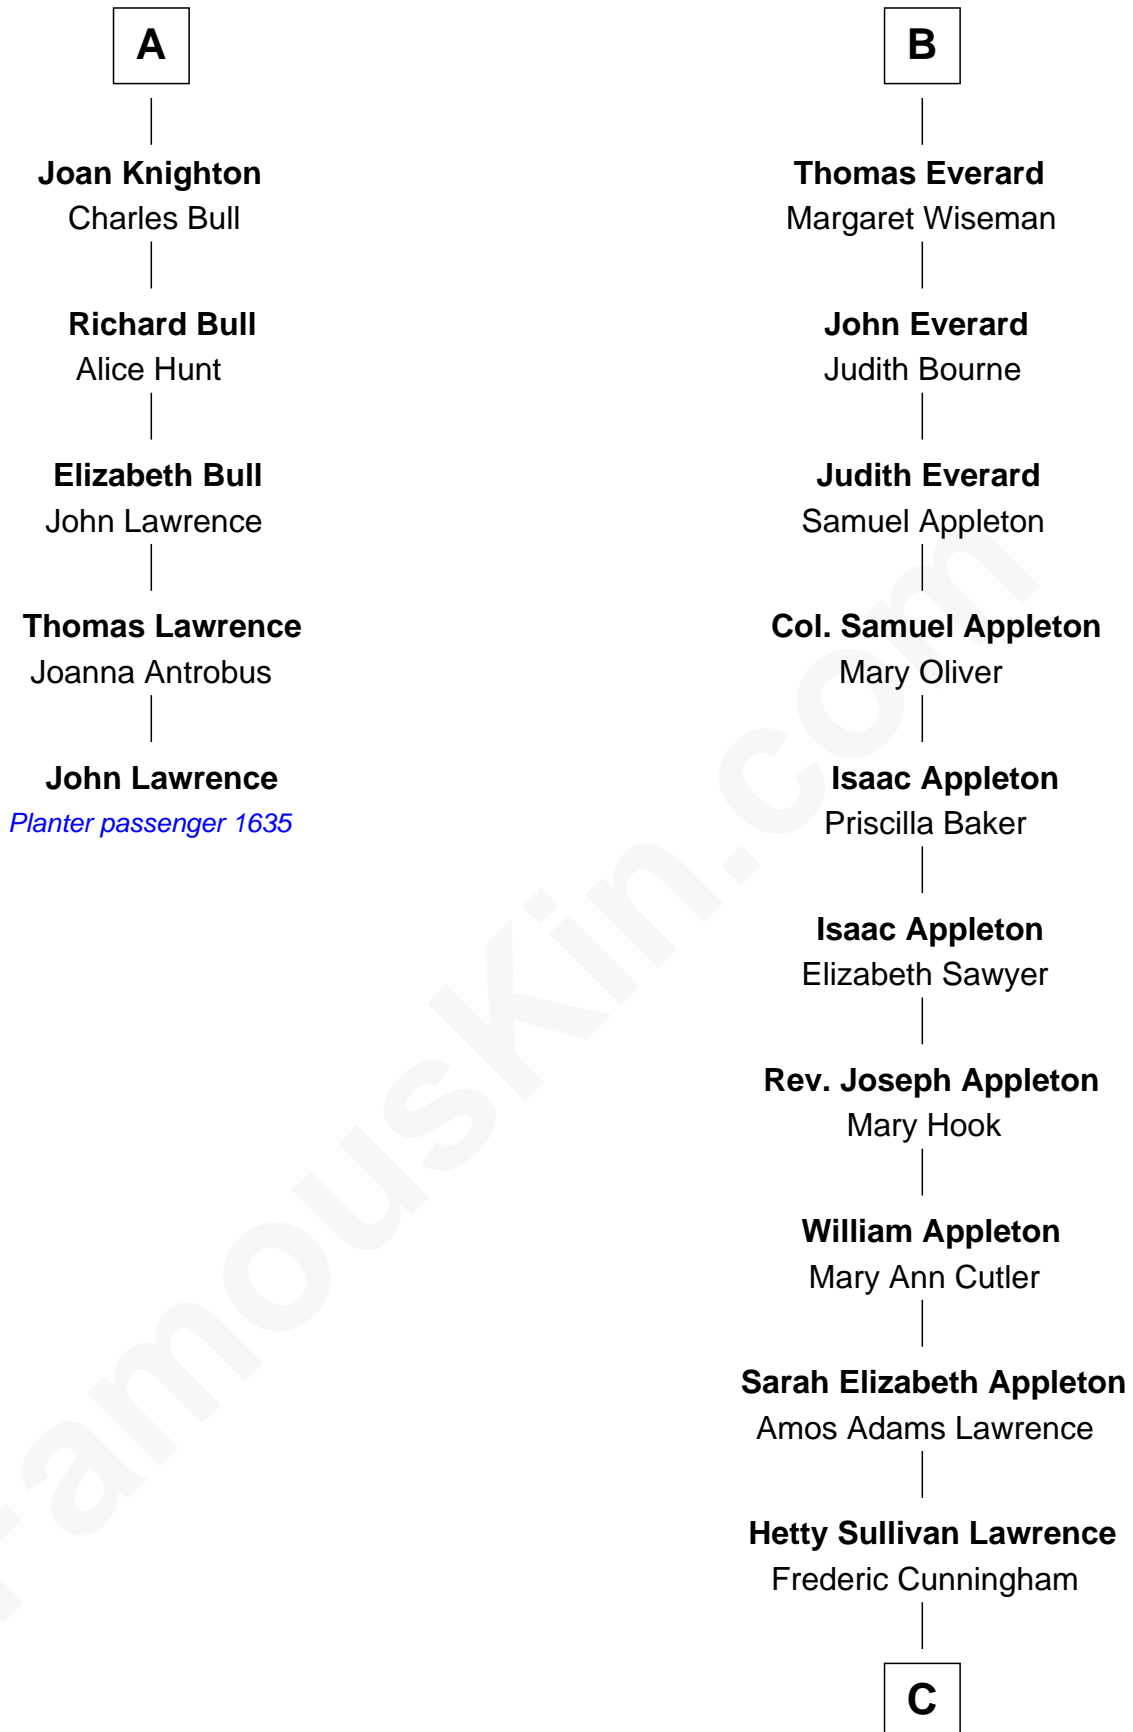

FamousKin.com Relationship Chart of

John Lawrence

(c1618 - 1698/9) Planter passenger 1635

11th cousin 8 times removed of

Jennifer Coolidge

TV and Movie Actress

Sir Gilbert Pecche

Joan de Creye