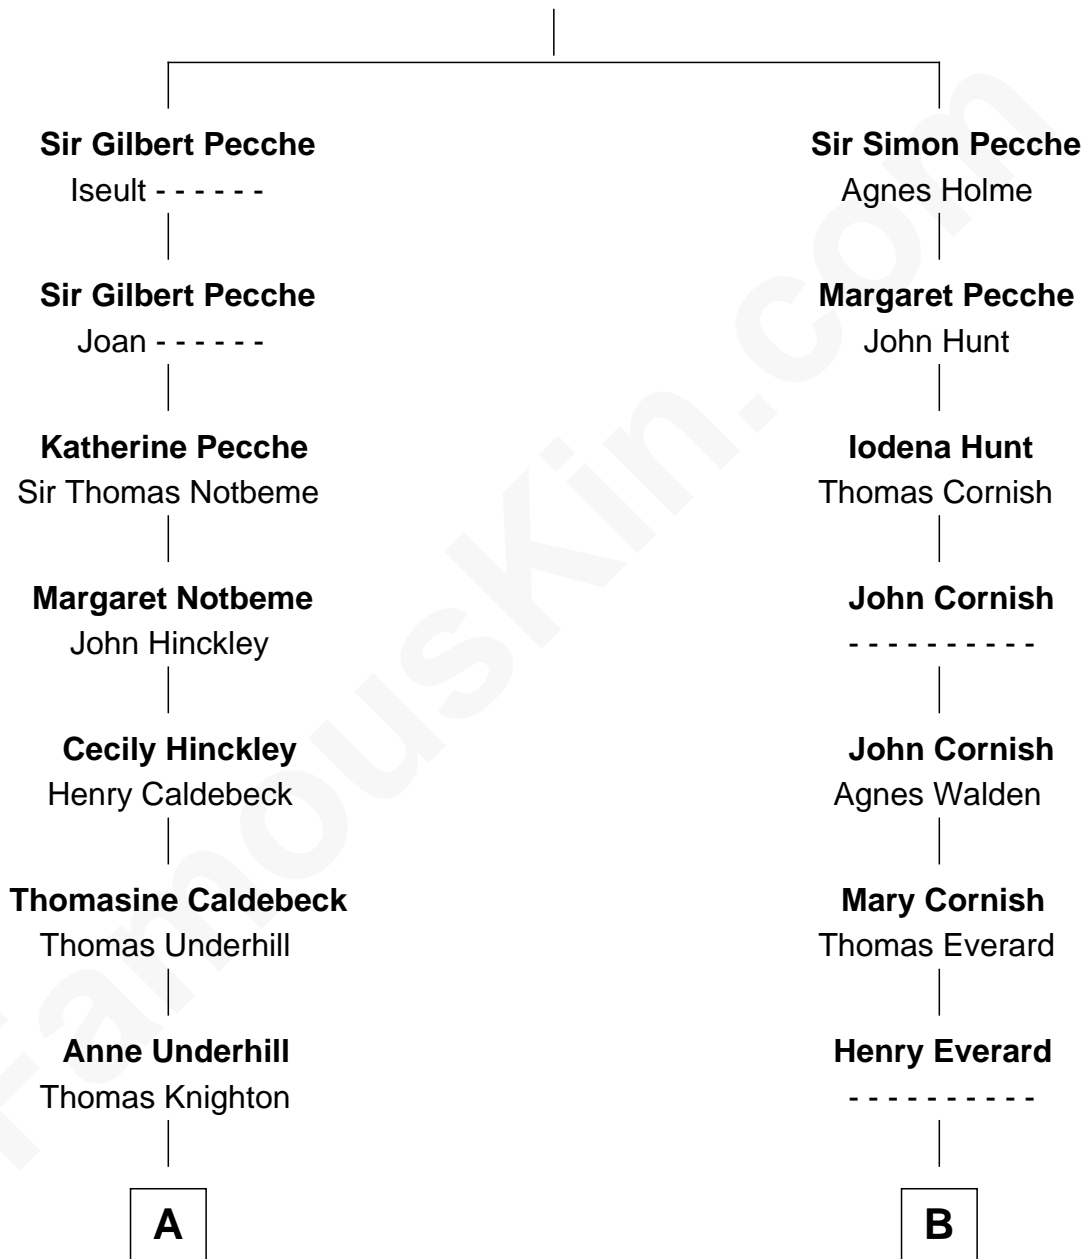

FamousKin.com Relationship Chart of

John Lawrence

(c1618 - 1698/9) Planter passenger 1635

11th cousin 8 times removed of

Jennifer Coolidge

TV and Movie Actress

Sir Gilbert Pecche

Joan de Creye