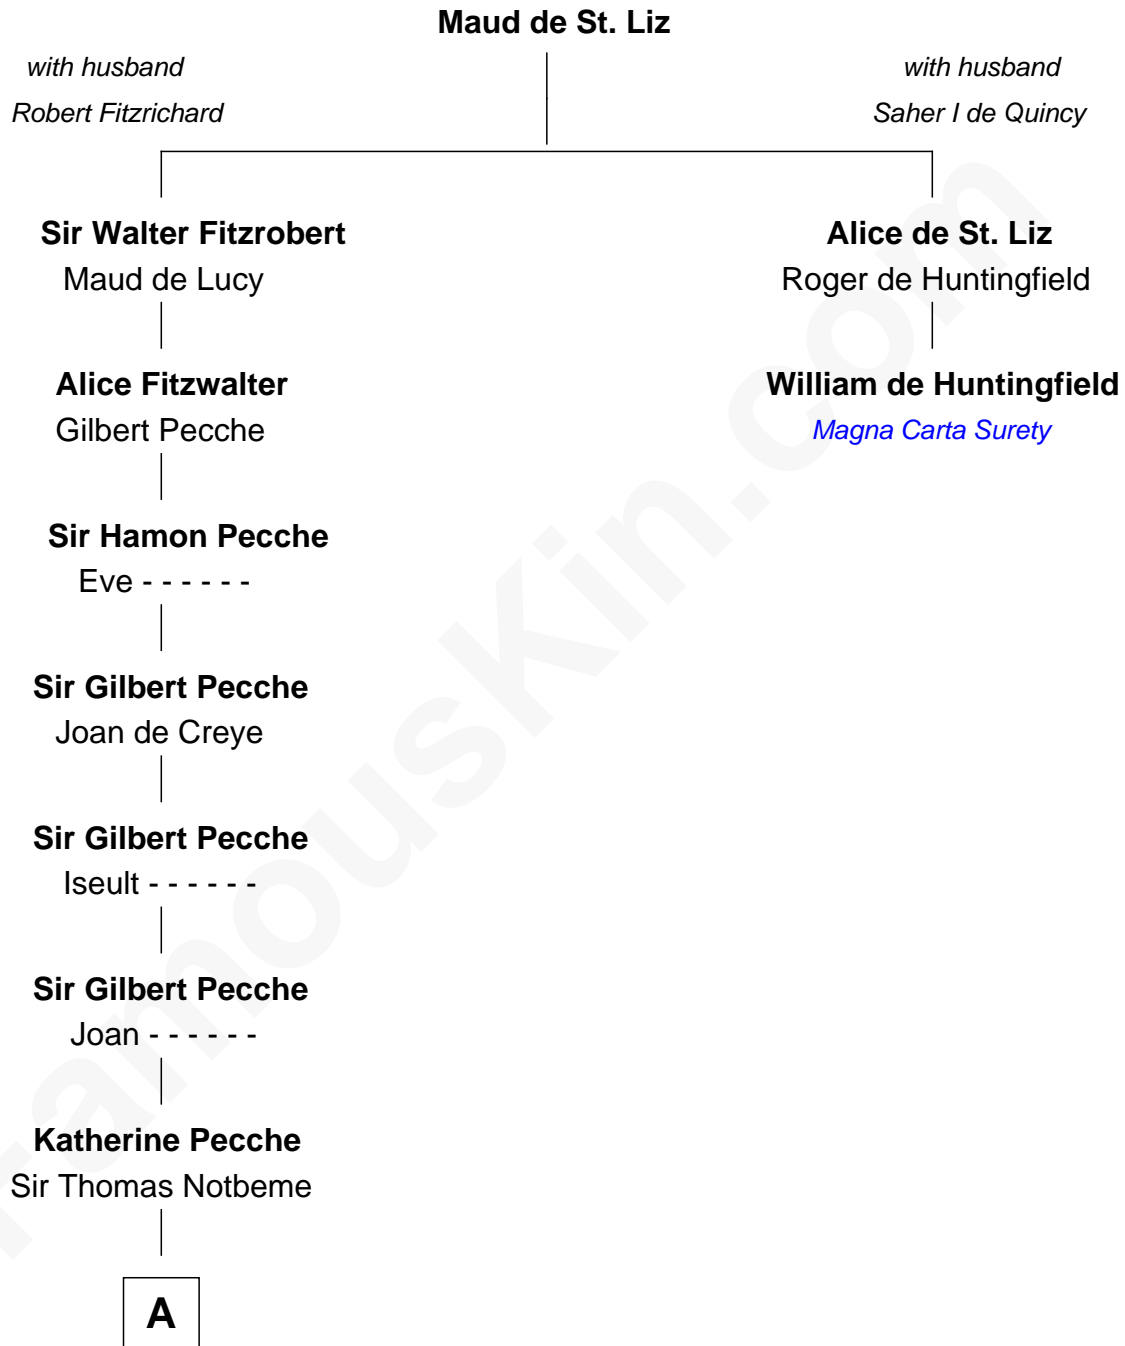

FamousKin.com Relationship Chart of

John Lawrence

(c1618 - 1698/9) Planter passenger 1635

1st cousin 14 times removed of

William de Huntingfield

Magna Carta Surety

A

—
Margaret Notbeme