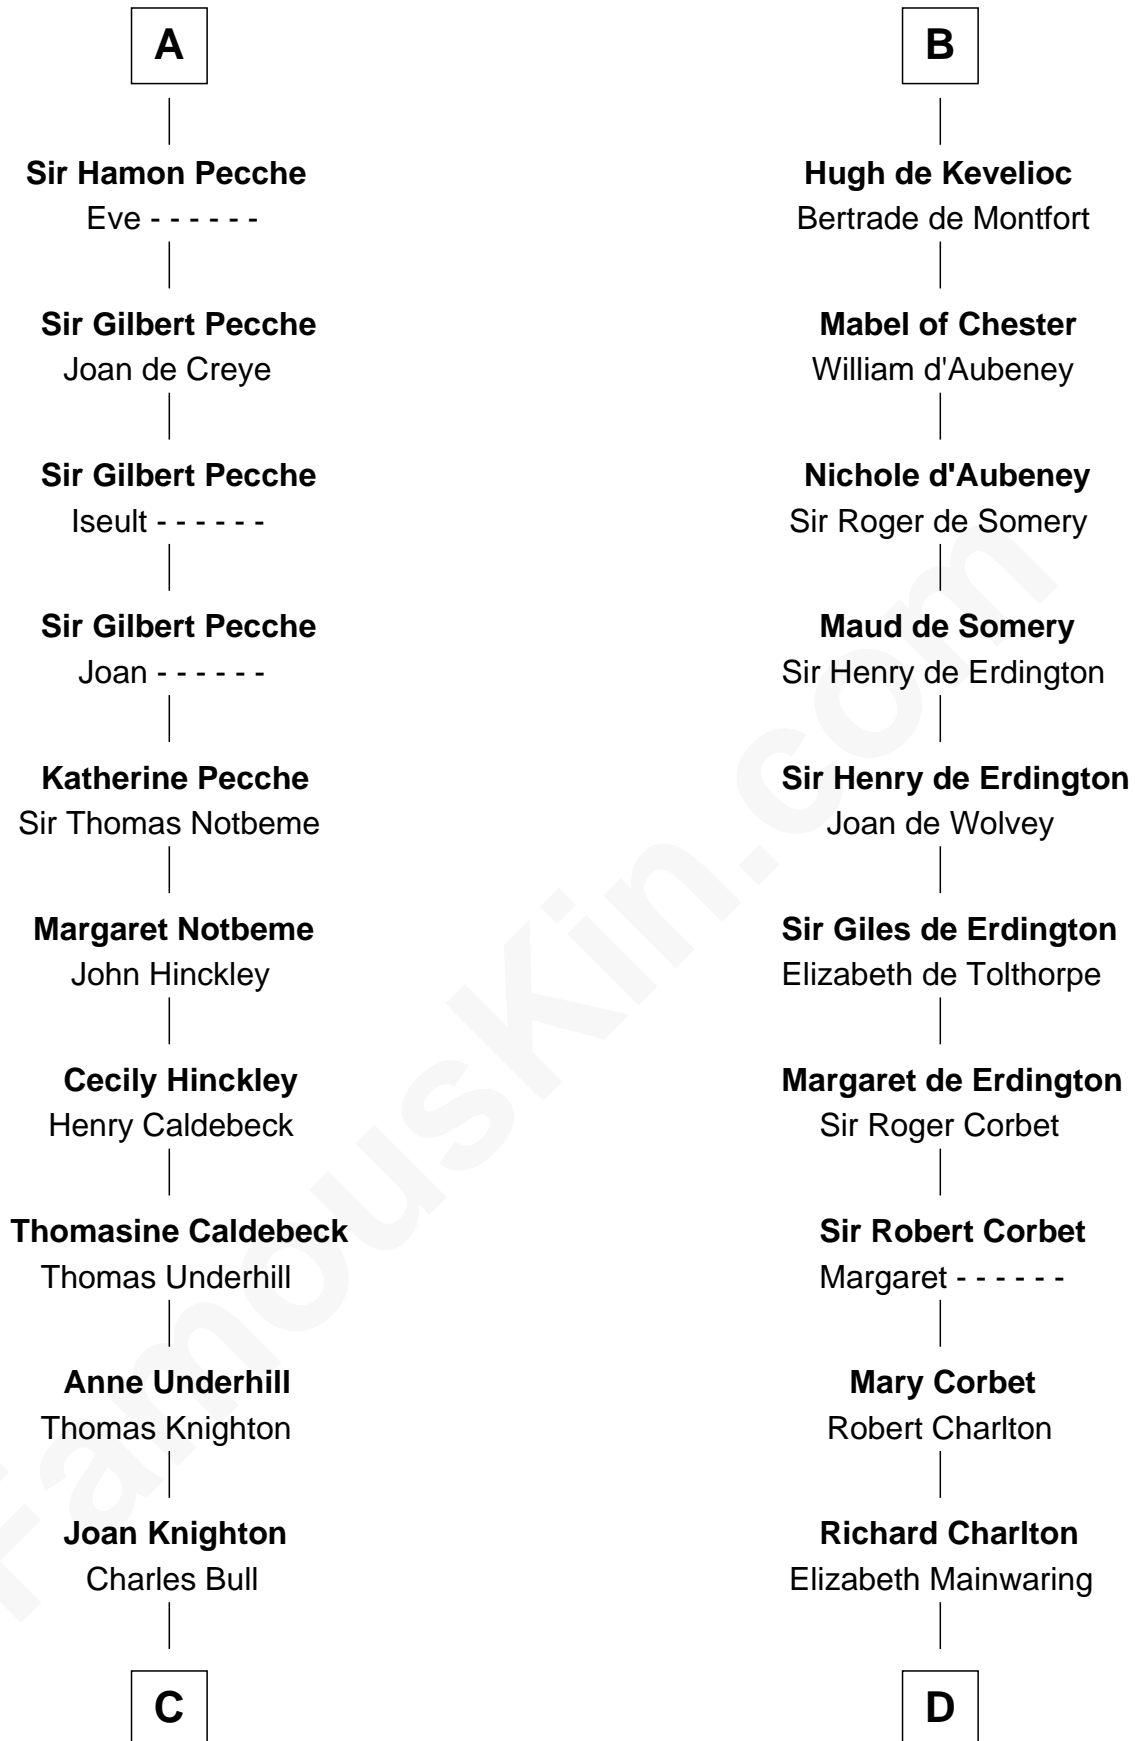

FamousKin.com Relationship Chart of

John Lawrence

(c1618 - 1698/9) Planter passenger 1635

20th cousin 1 time removed of

Rev. John Whittingham

(c1616 - 1639) Great Migration Immigrant 1637

C

Richard Bull
Alice Hunt

Elizabeth Bull
John Lawrence

Thomas Lawrence
Joanna Antrobus

John Lawrence
Planter passenger 1635

D

Anne Charlton
Randall Grosvenor

Elizabeth Grosvenor
Thomas Bulkeley

Rev. Edward Bulkeley
Olive Irby

Elizabeth Bulkeley
Richard Whittingham

Rev. John Whittingham
Great Migration Immigrant 1637