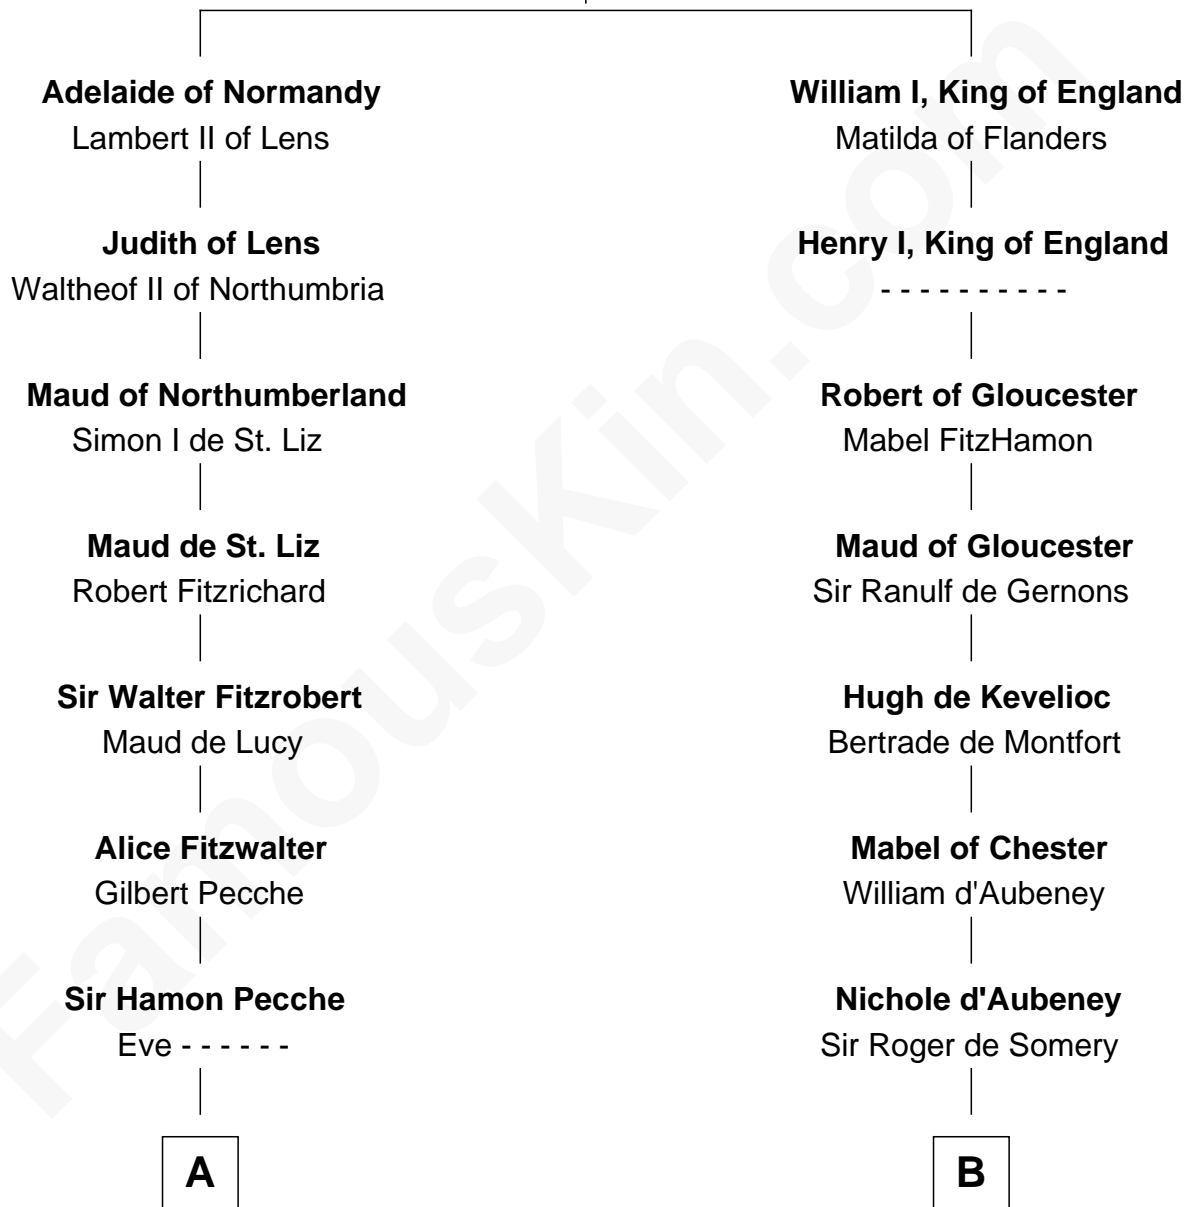

# FamousKin.com Relationship Chart of

**John Lawrence**

(c1618 - 1698/9) Planter passenger 1635

18th cousin 1 time removed of

**Samuel Appleton**

(c1586 - 1670) Great Migration Immigrant 1636

**Robert I of Normandy**

Herleve of Falaise

**C**

**Elizabeth Bull**  
John Lawrence

**Thomas Lawrence**  
Joanna Antrobus

**John Lawrence**  
*Planter passenger 1635*

**D**

**Mary Isaac**  
Thomas Appleton

**Samuel Appleton**  
*Great Migration Immigrant 1636*