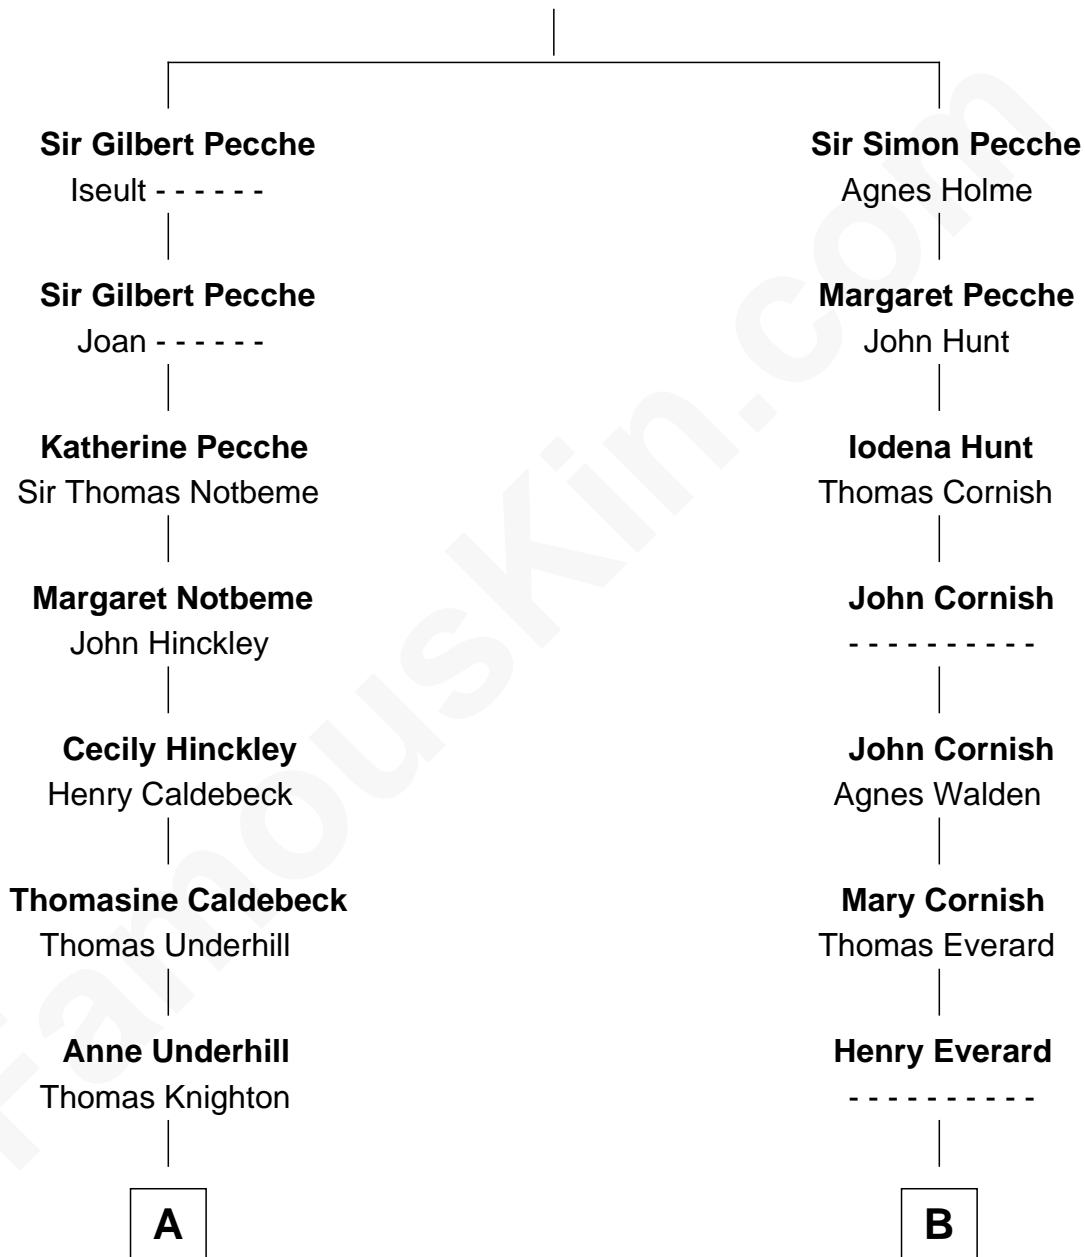

# FamousKin.com Relationship Chart of

**John Lawrence**

(c1618 - 1698/9) Planter passenger 1635

11th cousin 8 times removed of

**Calvin Coolidge**

30th U.S. President

**Sir Gilbert Pecche**

Joan de Creye

**C**

**Sarah Almeda Brewer**  
Calvin Galusha Coolidge

**Col. John Calvin Coolidge**  
Victoria Josephine Moor

**Calvin Coolidge**  
*30th U.S. President*

FamousKin.com