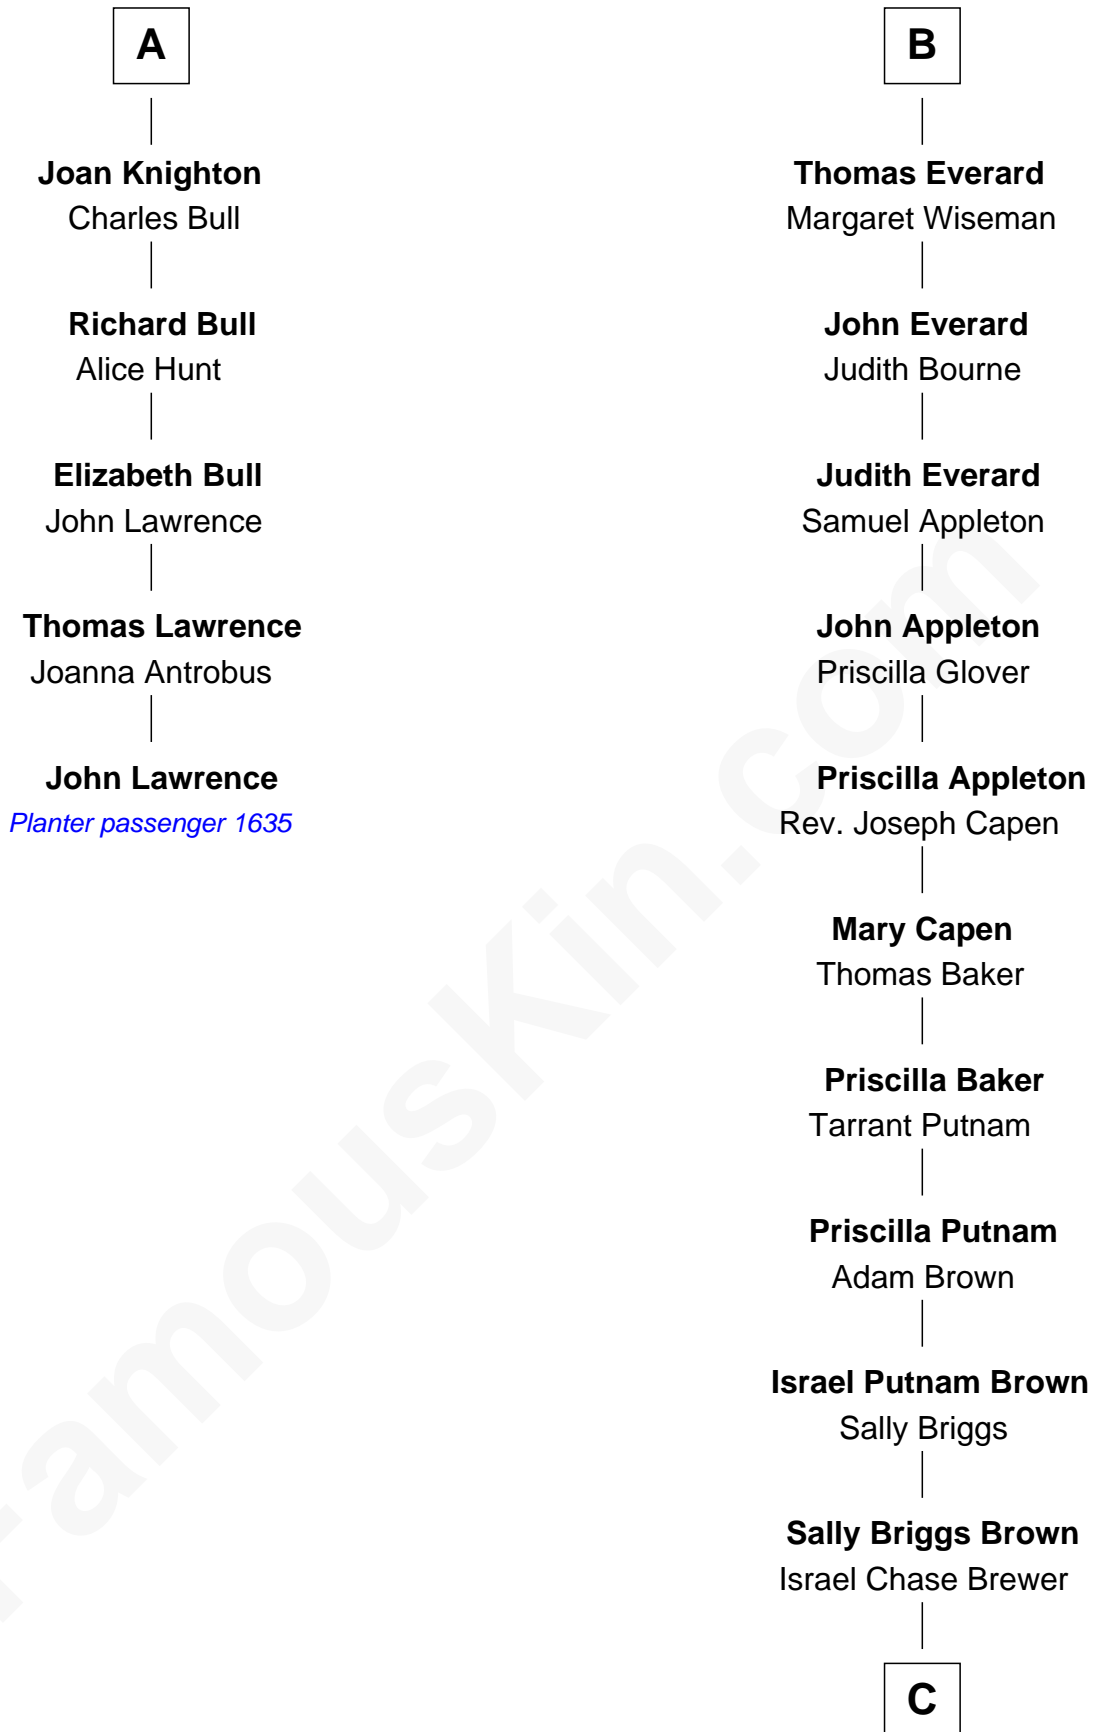

# FamousKin.com Relationship Chart of

**John Lawrence**

(c1618 - 1698/9) Planter passenger 1635

11th cousin 8 times removed of

**Calvin Coolidge**

30th U.S. President

**Sir Gilbert Pecche**

Joan de Creye

**C**

**Sarah Almeda Brewer**  
Calvin Galusha Coolidge

**Col. John Calvin Coolidge**  
Victoria Josephine Moor

**Calvin Coolidge**  
*30th U.S. President*

FamousKin.com