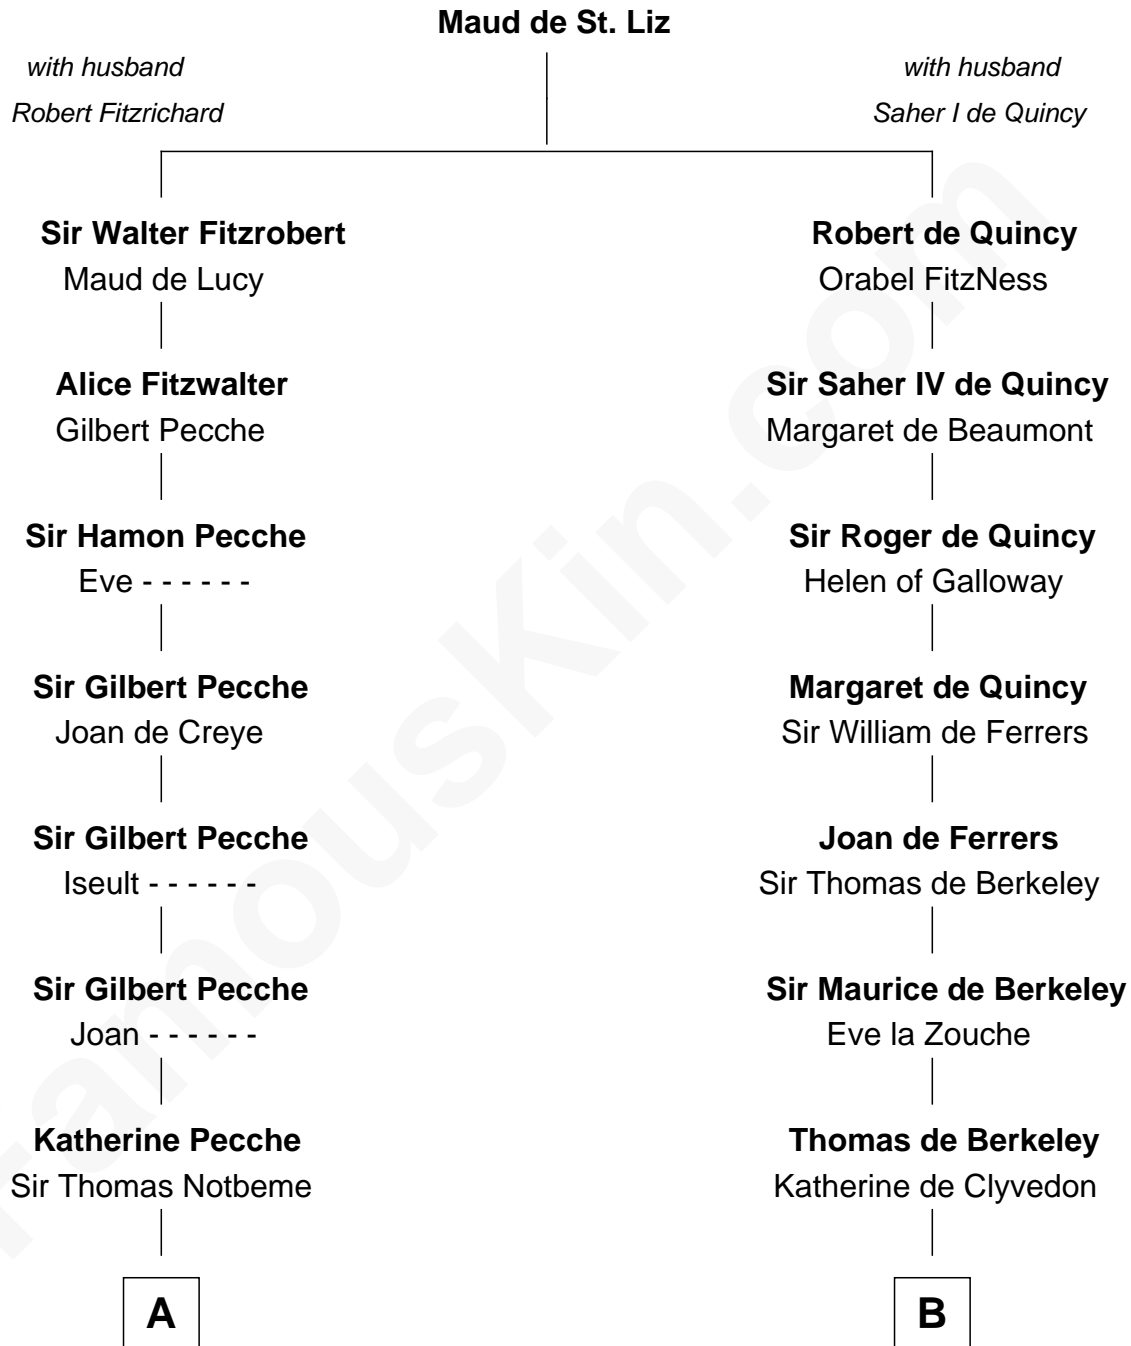

FamousKin.com Relationship Chart of

John Lawrence

(c1618 - 1698/9) Planter passenger 1635

15th cousin 3 times removed of

George Washington

1st U.S. President

FamousKin.com