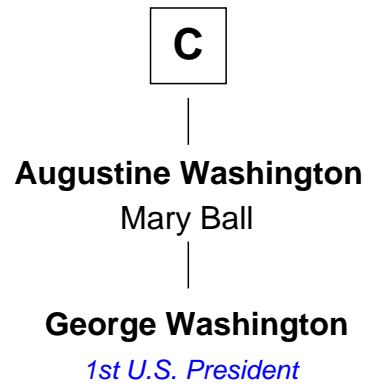

FamousKin.com Relationship Chart of

John Lawrence

(c1618 - 1698/9) Planter passenger 1635

15th cousin 3 times removed of

George Washington

1st U.S. President

FamousKin.com