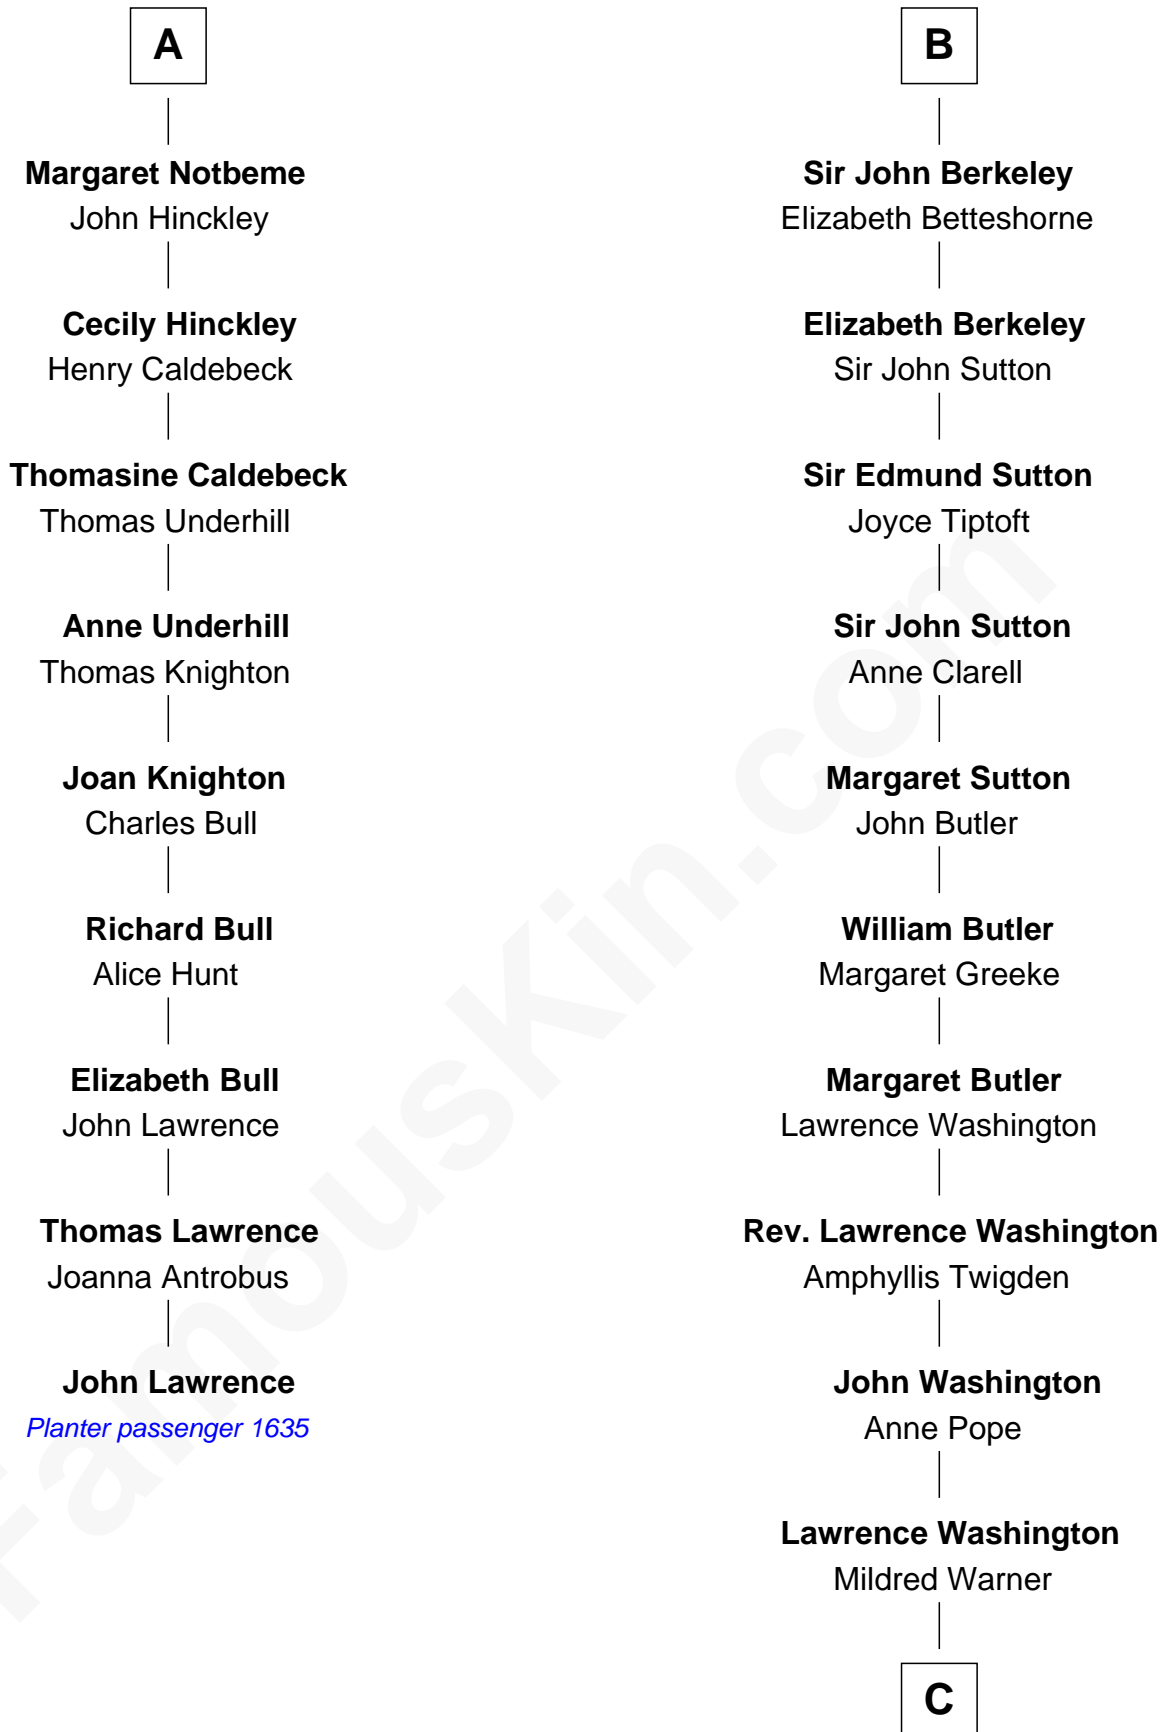

FamousKin.com Relationship Chart of

John Lawrence

(c1618 - 1698/9) Planter passenger 1635

15th cousin 3 times removed of

George Washington

1st U.S. President

FamousKin.com