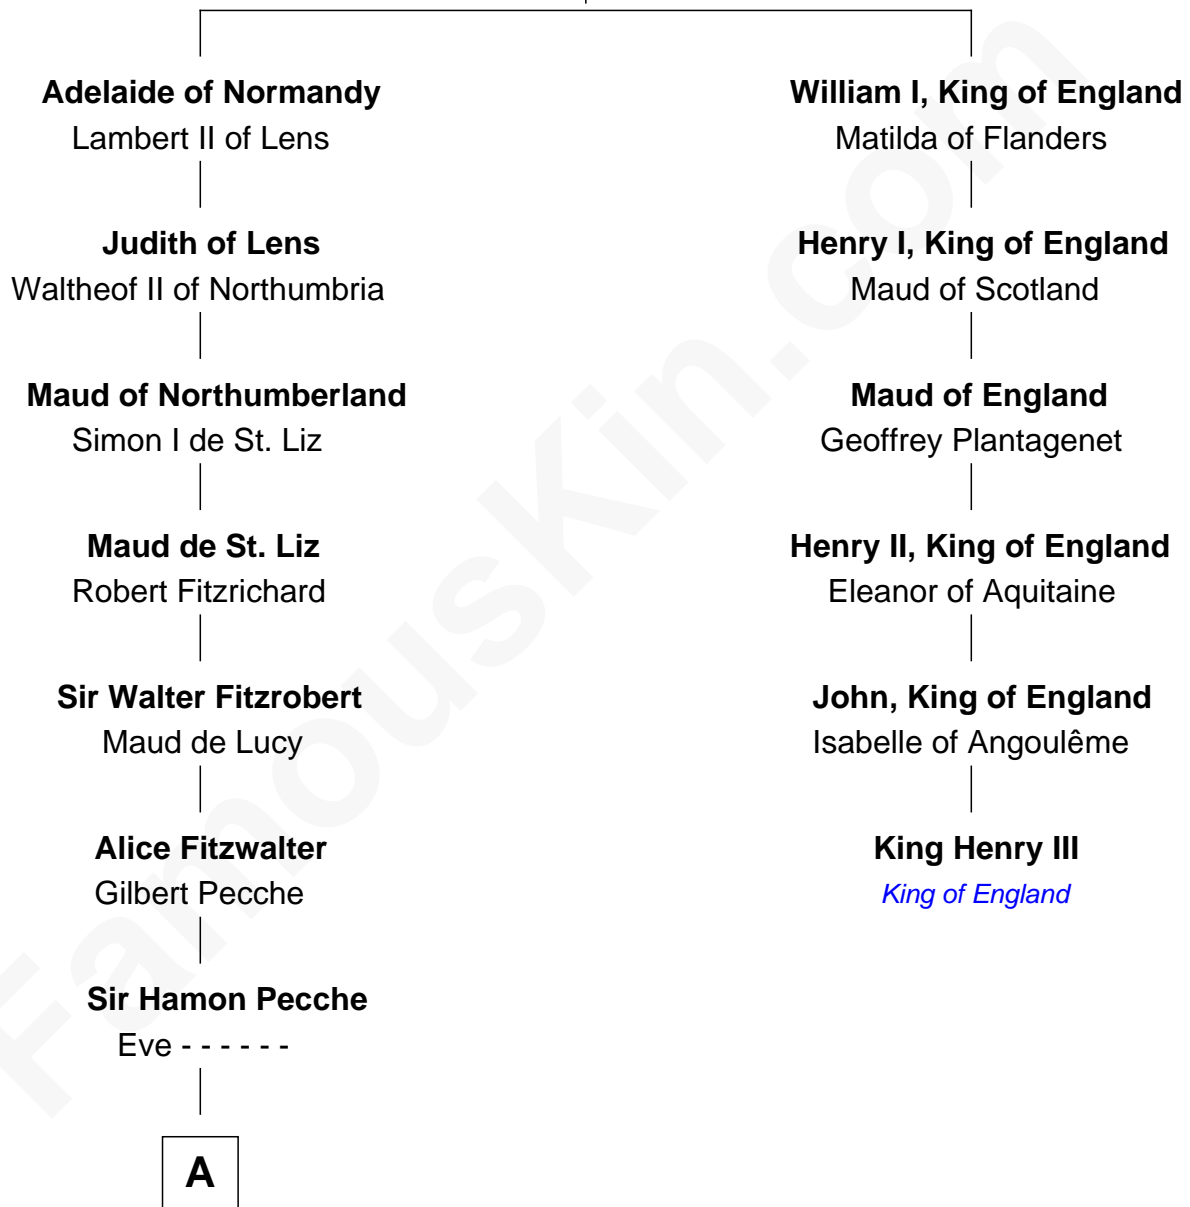

FamousKin.com Relationship Chart of

John Lawrence

(c1618 - 1698/9) Planter passenger 1635

5th cousin 14 times removed of

King Henry III

King of England

Robert I of Normandy

Herleve of Falaise

B

—
Elizabeth Bull
John Lawrence

—
Thomas Lawrence
Joanna Antrobus

—
John Lawrence
Planter passenger 1635

FamousKin.com