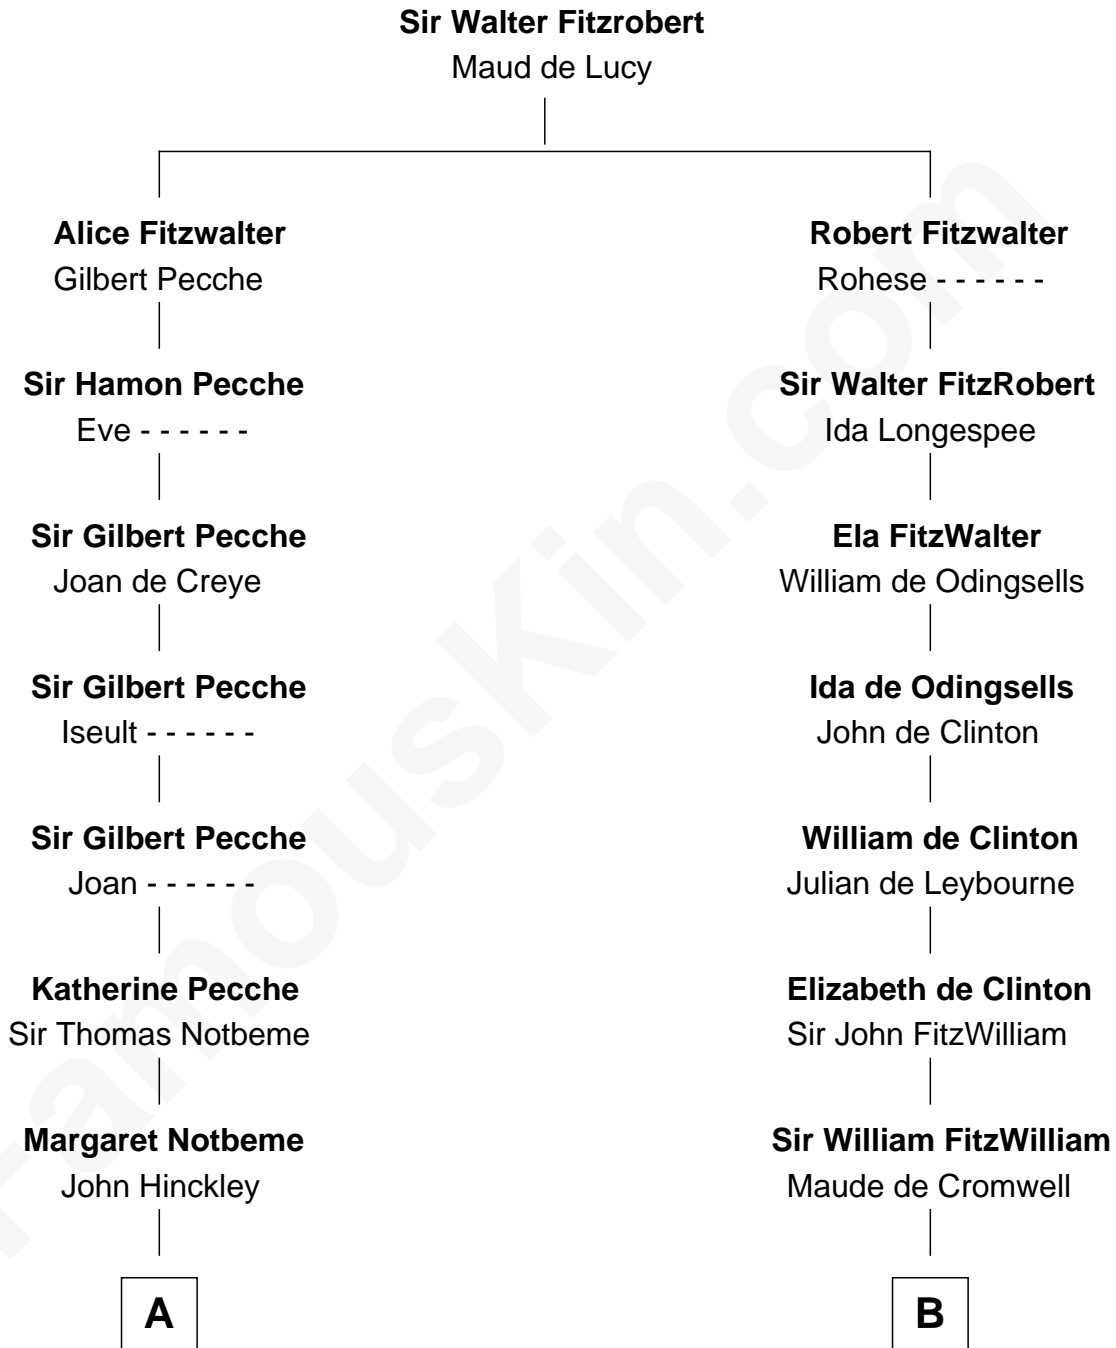

# FamousKin.com Relationship Chart of

**John Lawrence**

(c1618 - 1698/9) Planter passenger 1635

14th cousin 4 times removed of

**Abigail (Smith) Adams**

First Lady of President John Adams

C

**Elizabeth Quincy**  
Rev. William Smith

**Abigail (Smith) Adams**  
*First Lady of John Adams*

FamousKin.com