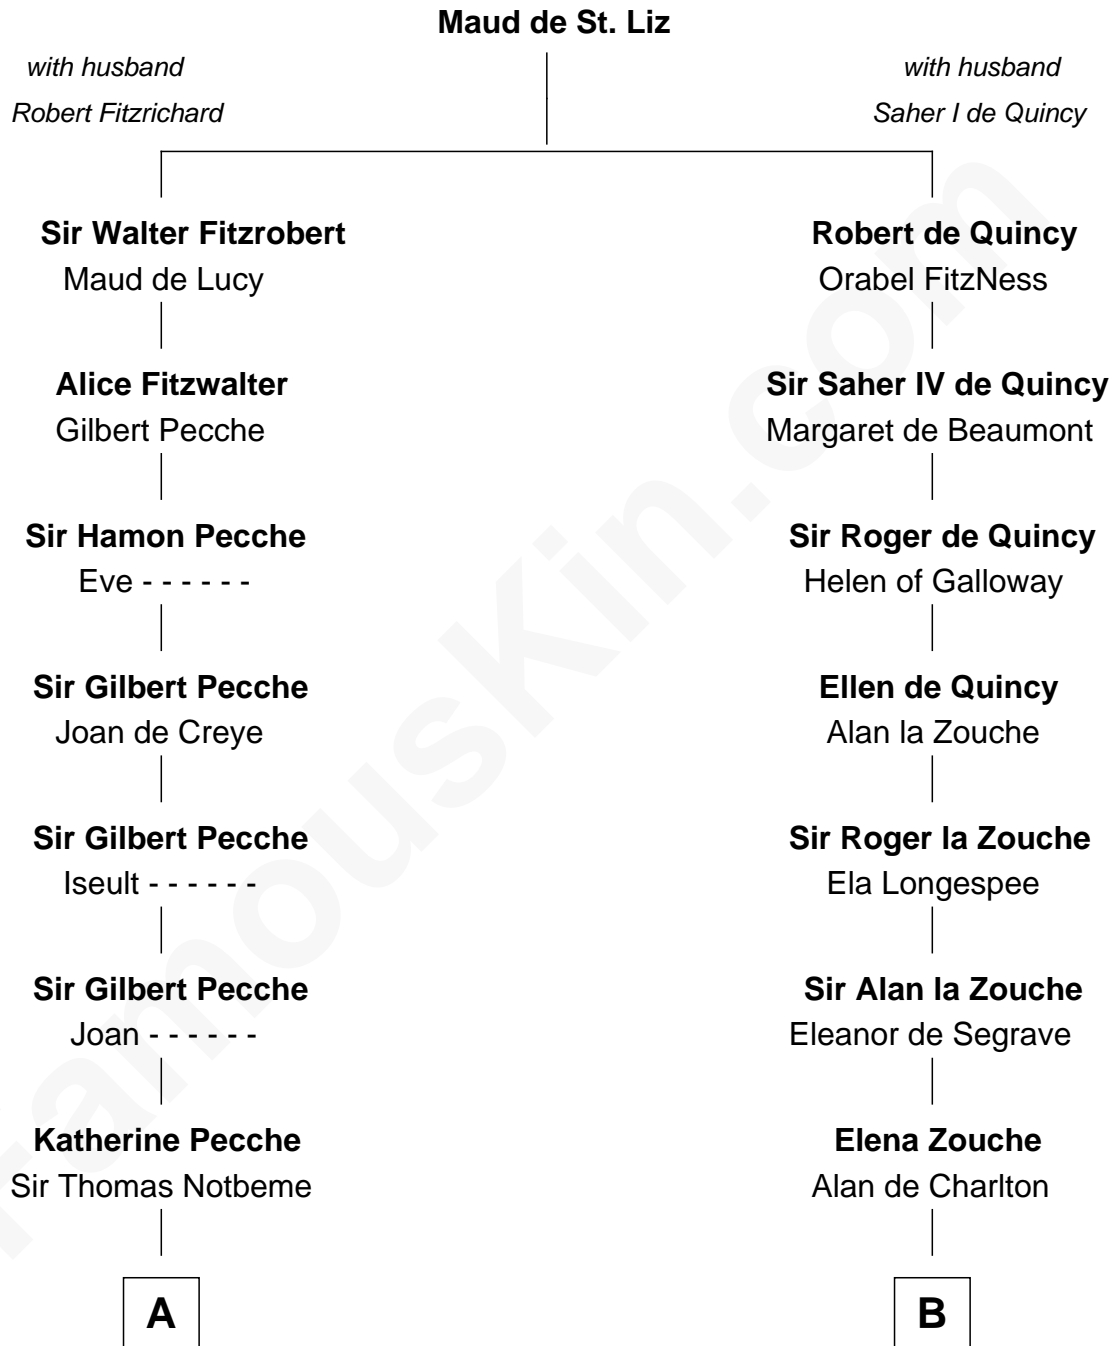

FamousKin.com Relationship Chart of

John Lawrence

(c1618 - 1698/9) Planter passenger 1635

15th cousin 6 times removed of

John Hancock

Signer of the Declaration of Independence

C

Rev. Edward Bulkeley

Lucian - - - - -

Mary Bulkeley

Rev. Thomas Clarke

Elizabeth Clarke

John Hancock

Rev. John Hancock

Mary Hawke

John Hancock