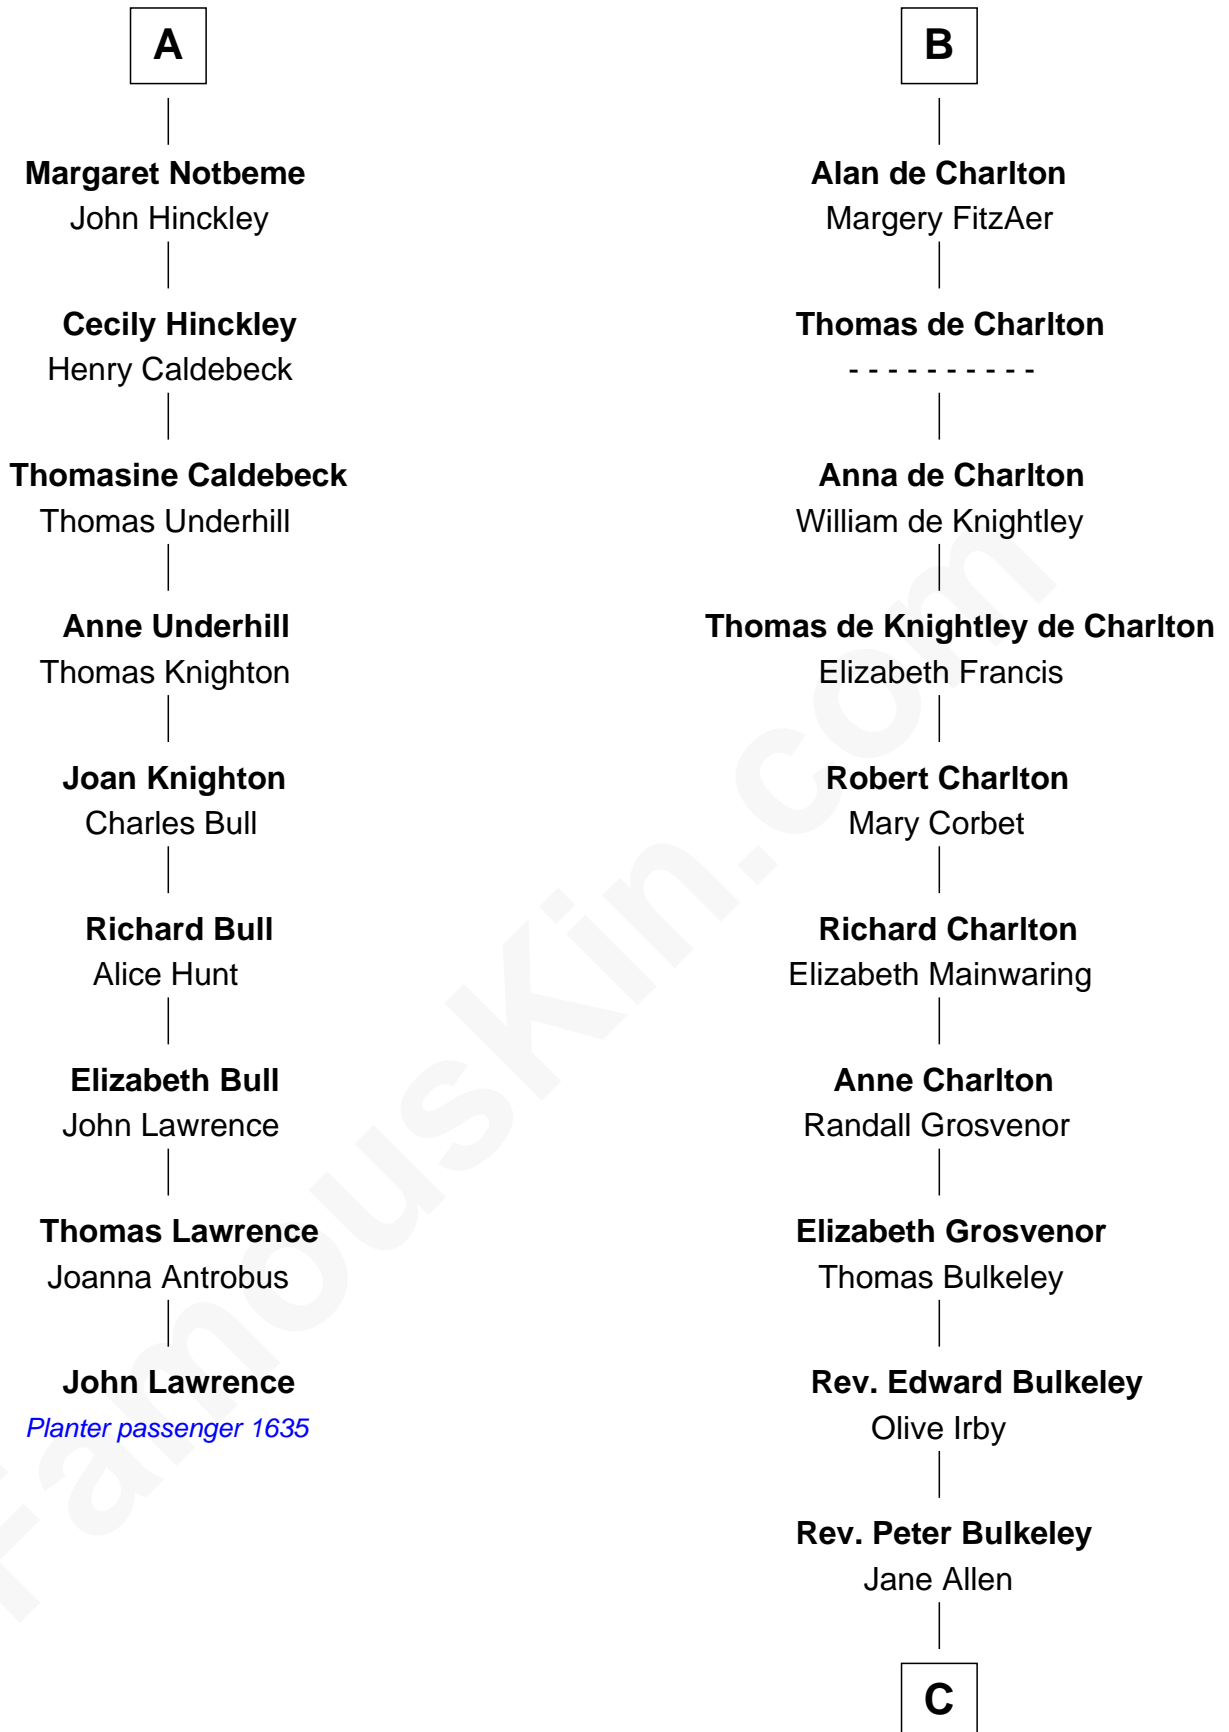

FamousKin.com Relationship Chart of

John Lawrence

(c1618 - 1698/9) Planter passenger 1635

15th cousin 6 times removed of

John Hancock

Signer of the Declaration of Independence

C

Rev. Edward Bulkeley

Lucian - - - - -

Mary Bulkeley

Rev. Thomas Clarke

Elizabeth Clarke

John Hancock

Rev. John Hancock

Mary Hawke

John Hancock