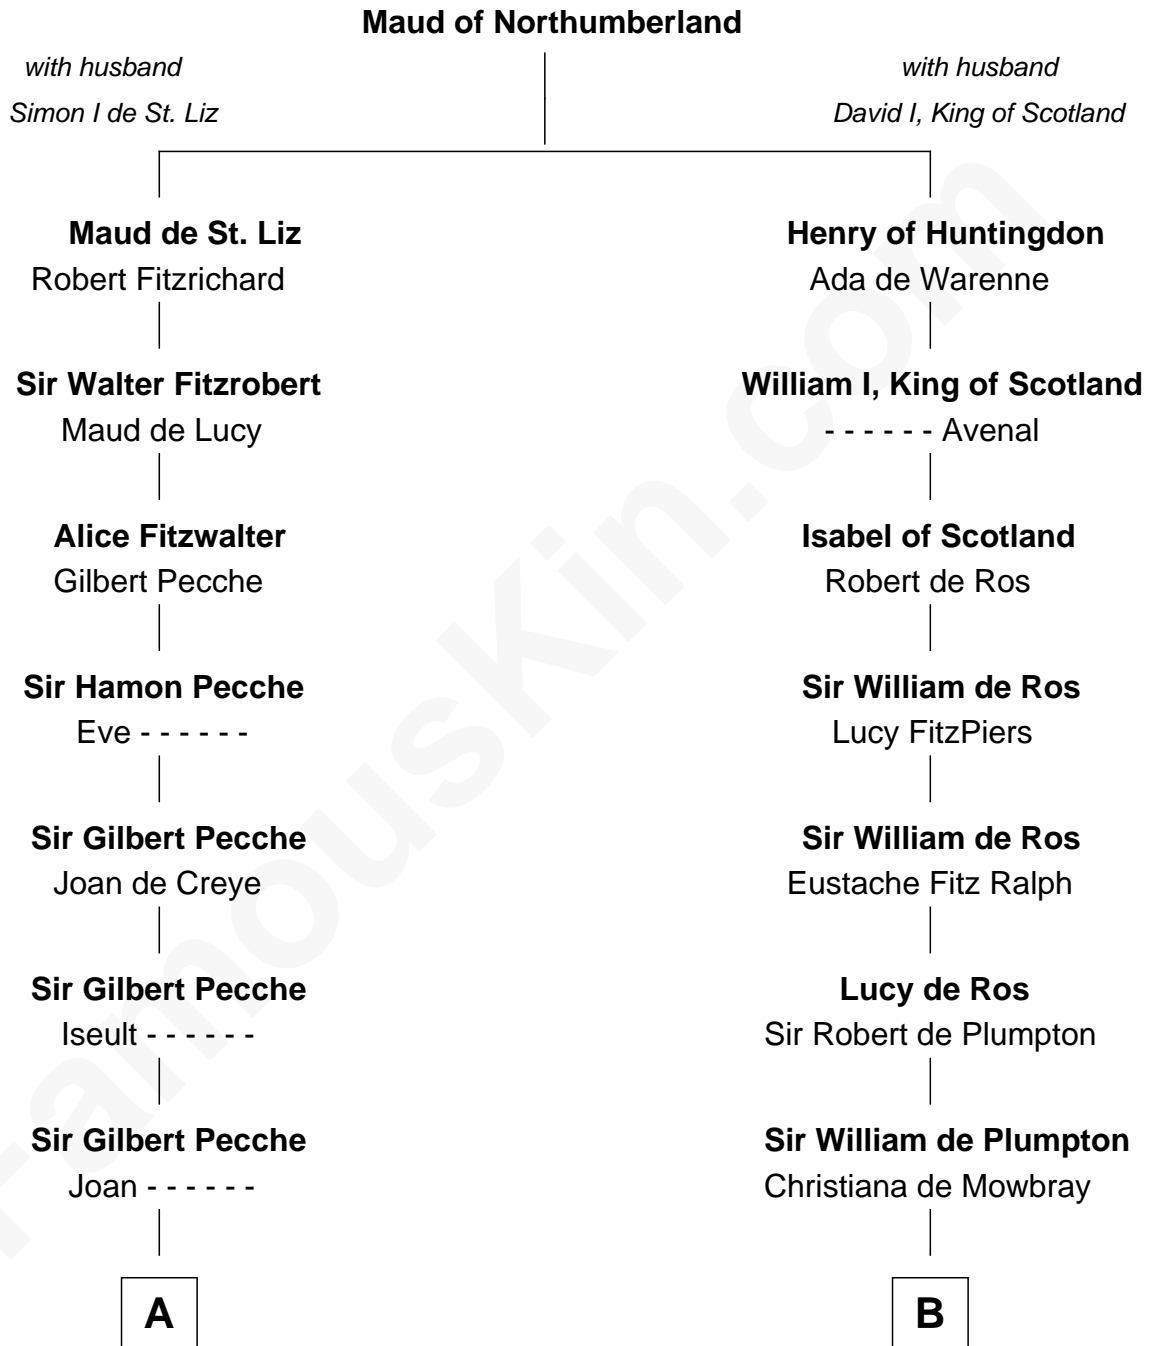

FamousKin.com Relationship Chart of

John Lawrence

(c1618 - 1698/9) Planter passenger 1635

16th cousin 4 times removed of

John Hancock

Signer of the Declaration of Independence

C

—
Mary Bulkeley
Rev. Thomas Clarke

—
Elizabeth Clarke
John Hancock

—
Rev. John Hancock
Mary Hawke

—
John Hancock

Signer of Declaration of Independence

FamousKin.com