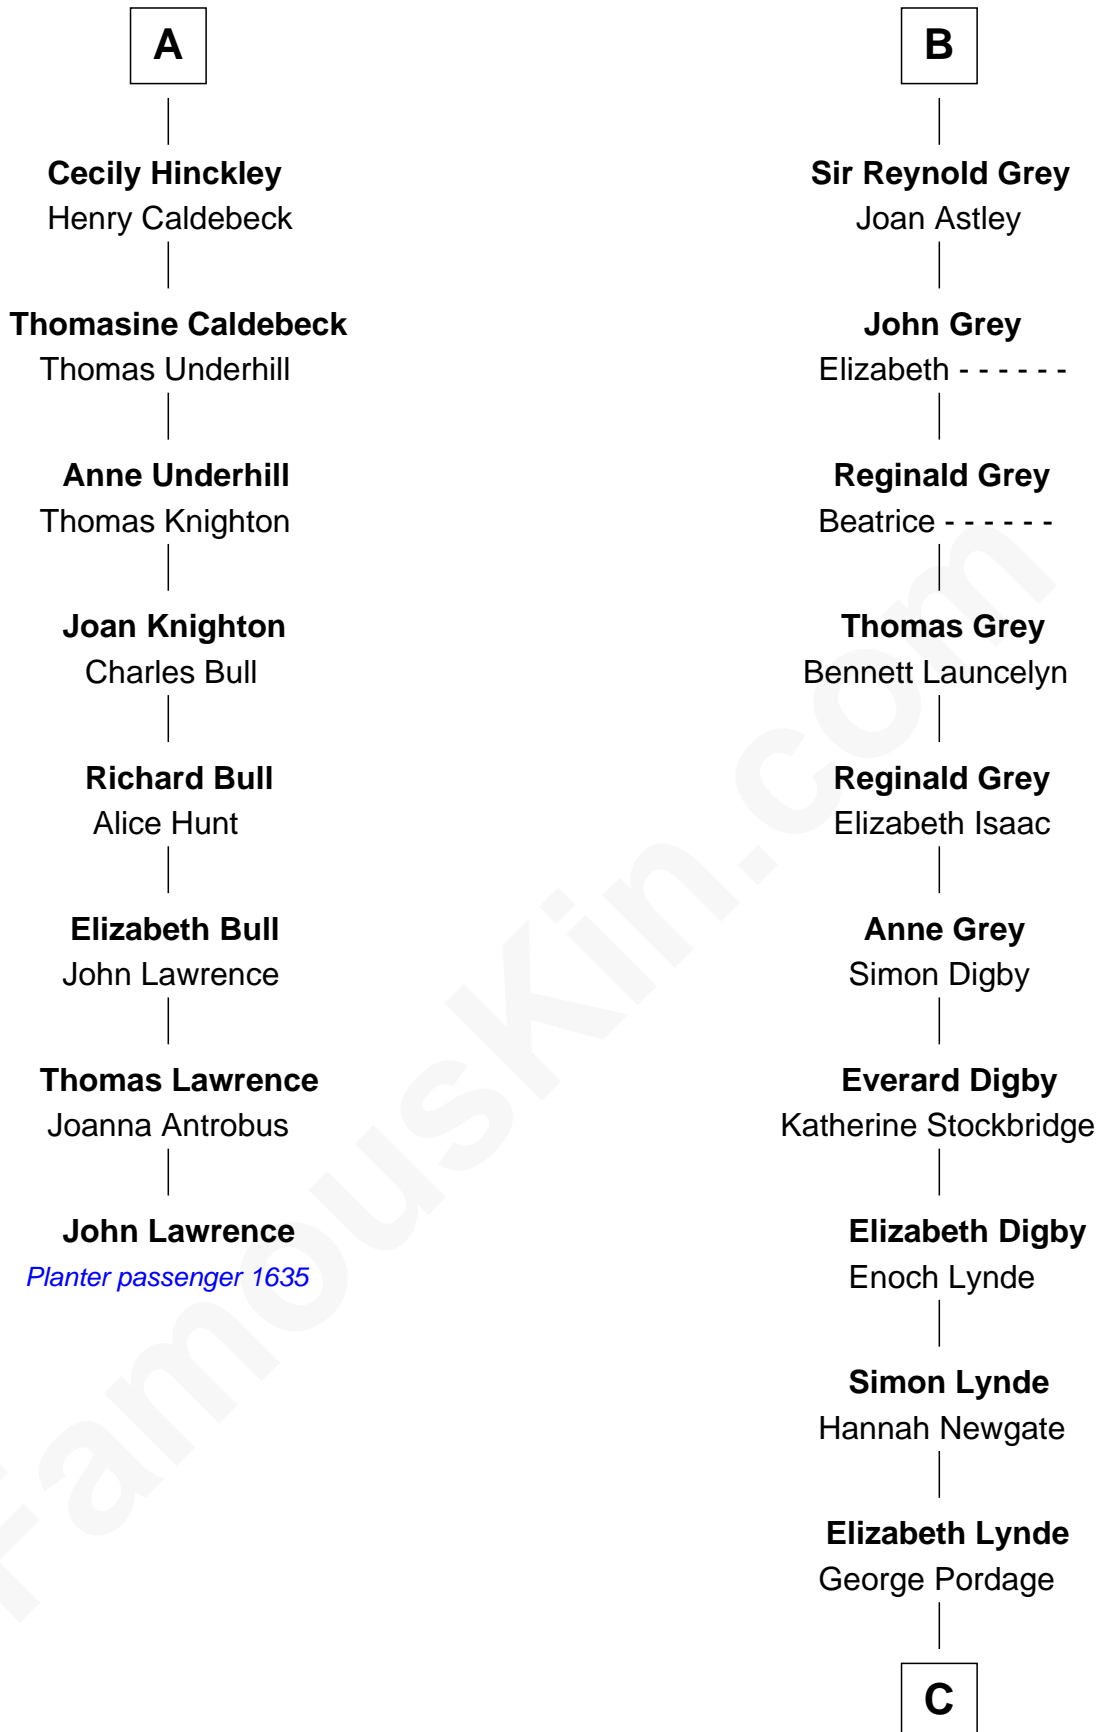

FamousKin.com Relationship Chart of

John Lawrence

(c1618 - 1698/9) Planter passenger 1635

14th cousin 4 times removed of

James Bowdoin

2nd Governor of Massachusetts

C

—
Hannah Pordage

James Bowdoin

—
James Bowdoin

2nd Governor of Massachusetts

FamousKin.com