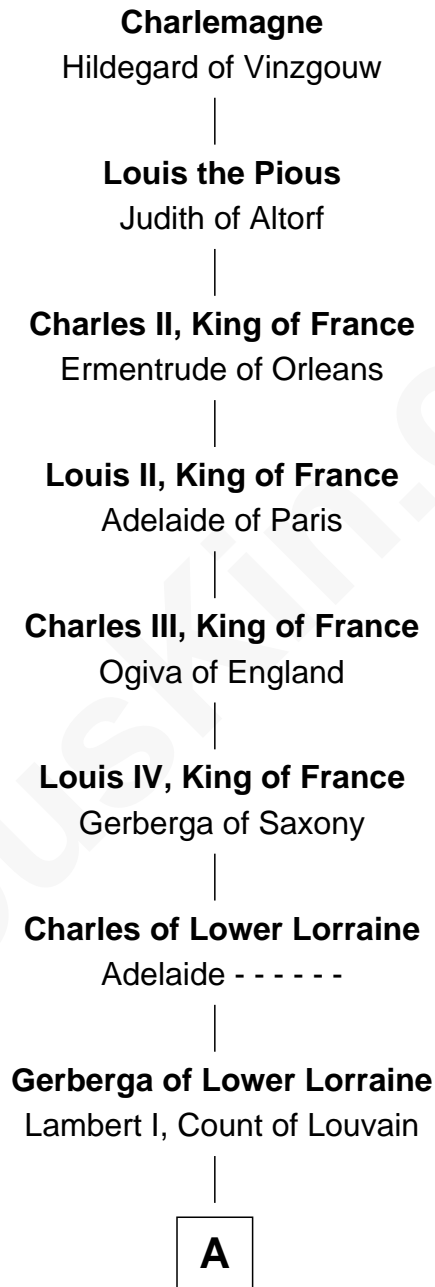

FamousKin.com Relationship Chart of

John Lawrence

(c1618 - 1698/9) Planter passenger 1635

26th Great-grandson of

Charlemagne

King of the Franks

A

Mathilde of Louvain
Eustace I of Boulogne

Lambert II of Lens
Adelaide of Normandy

Judith of Lens
Waltheof II of Northumbria

Maud of Northumberland
Simon I de St. Liz

Maud de St. Liz
Robert Fitzrichard

Sir Walter Fitzrobert
Maud de Lucy

Alice Fitzwalter
Gilbert Pecche