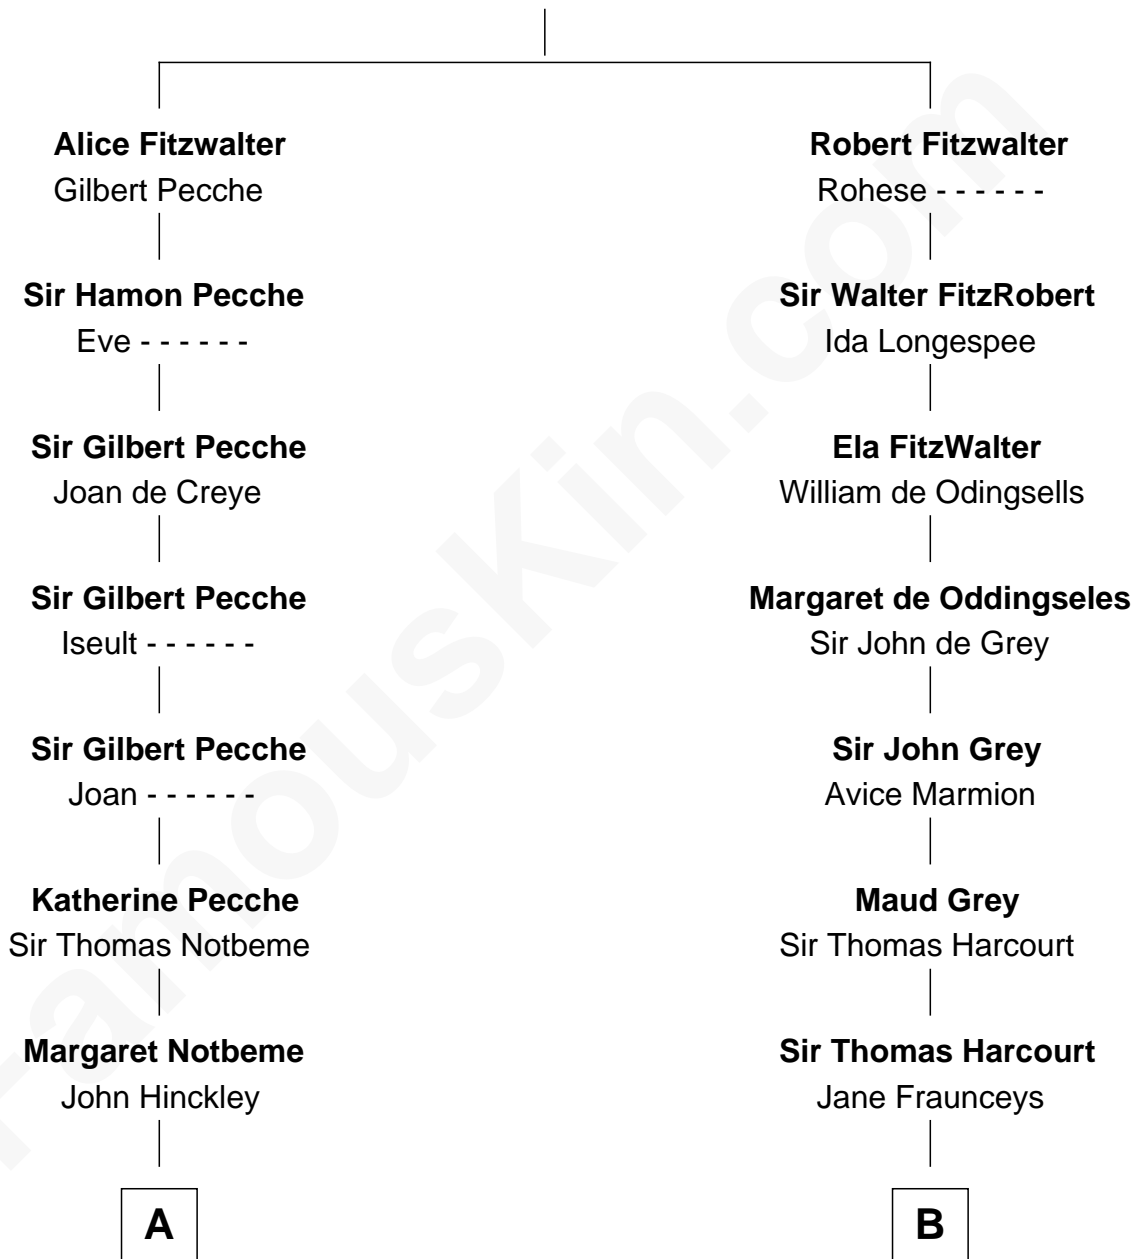

FamousKin.com Relationship Chart of

John Lawrence

(c1618 - 1698/9) Planter passenger 1635

14th cousin 7 times removed of

John Brown

American Abolitionist

Sir Walter Fitzrobert

Maud de Lucy

C

Mercy Ruggles
Jonathan Humphrey

Oliver Humphrey
Sarah Garrett

Ruth Humphrey
Gideon Mills

Ruth Mills
Owen Brown

John Brown
American Abolitionist

FamousKin.com