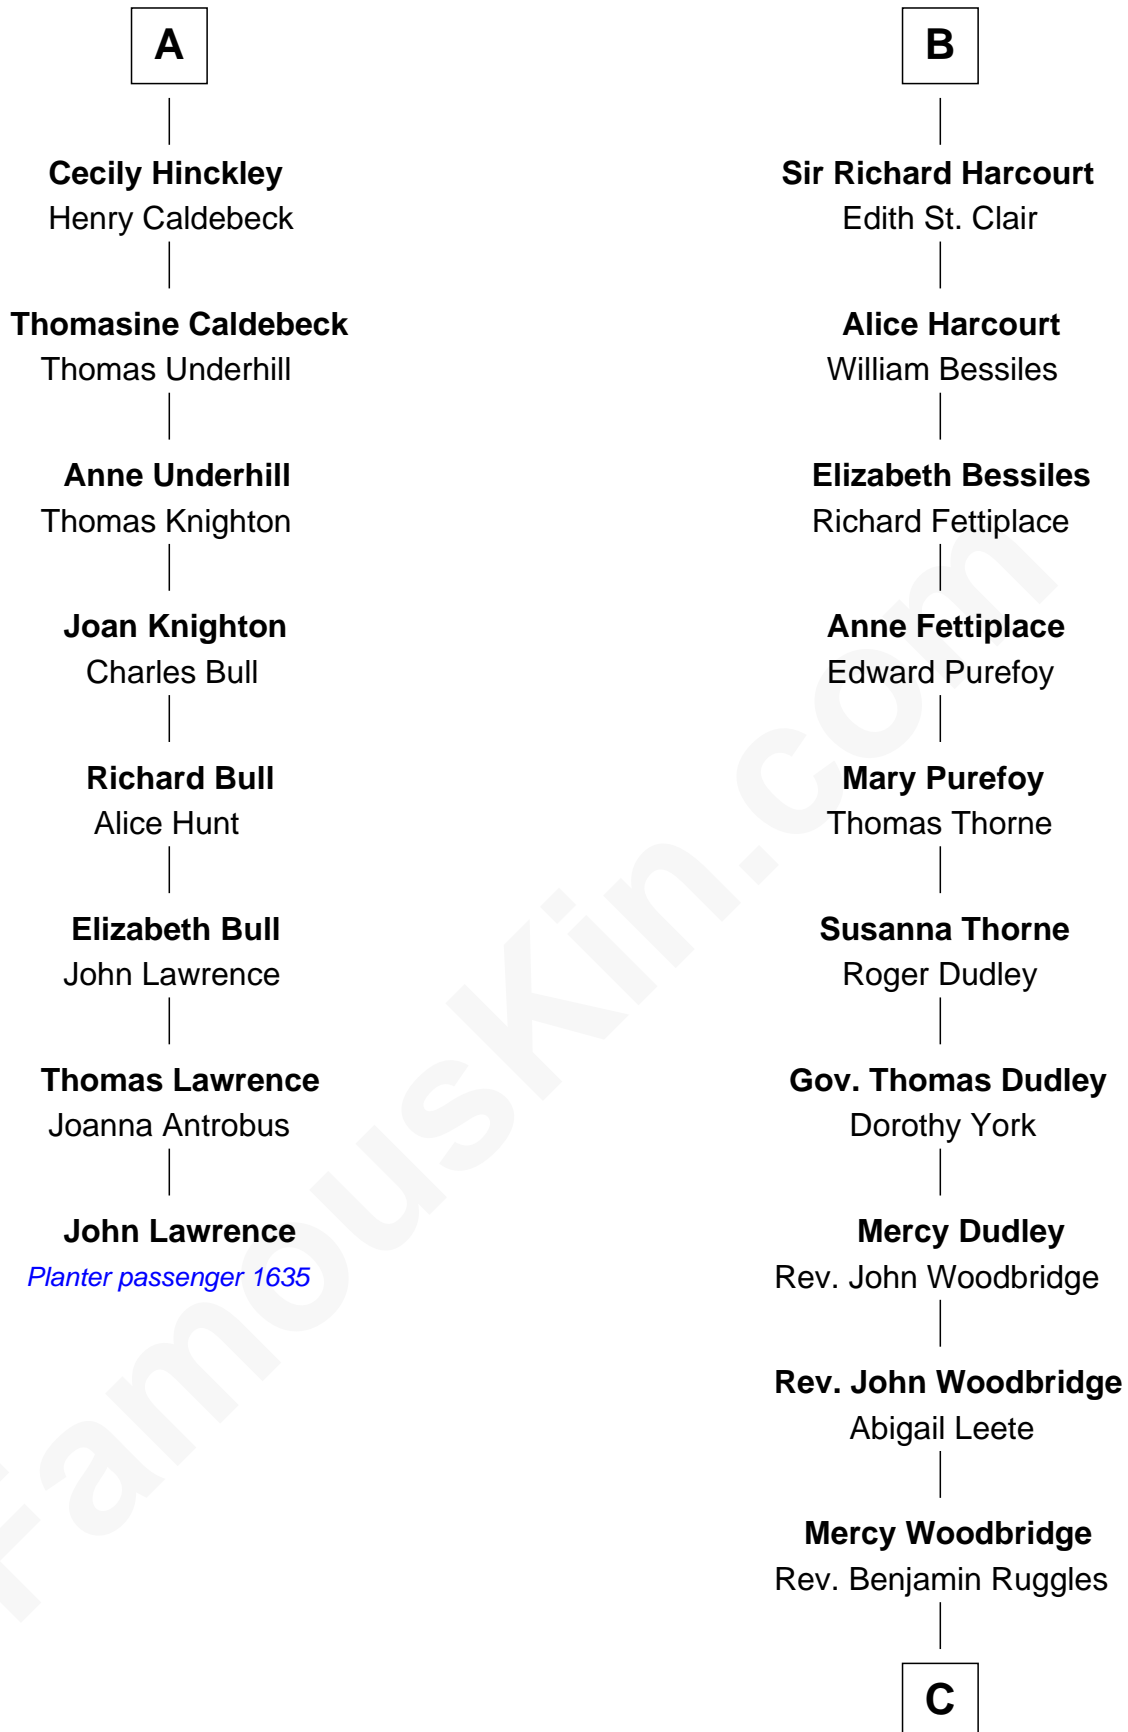

FamousKin.com Relationship Chart of

John Lawrence

(c1618 - 1698/9) Planter passenger 1635

14th cousin 7 times removed of

John Brown

American Abolitionist

Sir Walter Fitzrobert

Maud de Lucy

C

Mercy Ruggles
Jonathan Humphrey

Oliver Humphrey
Sarah Garrett

Ruth Humphrey
Gideon Mills

Ruth Mills
Owen Brown

John Brown
American Abolitionist

FamousKin.com