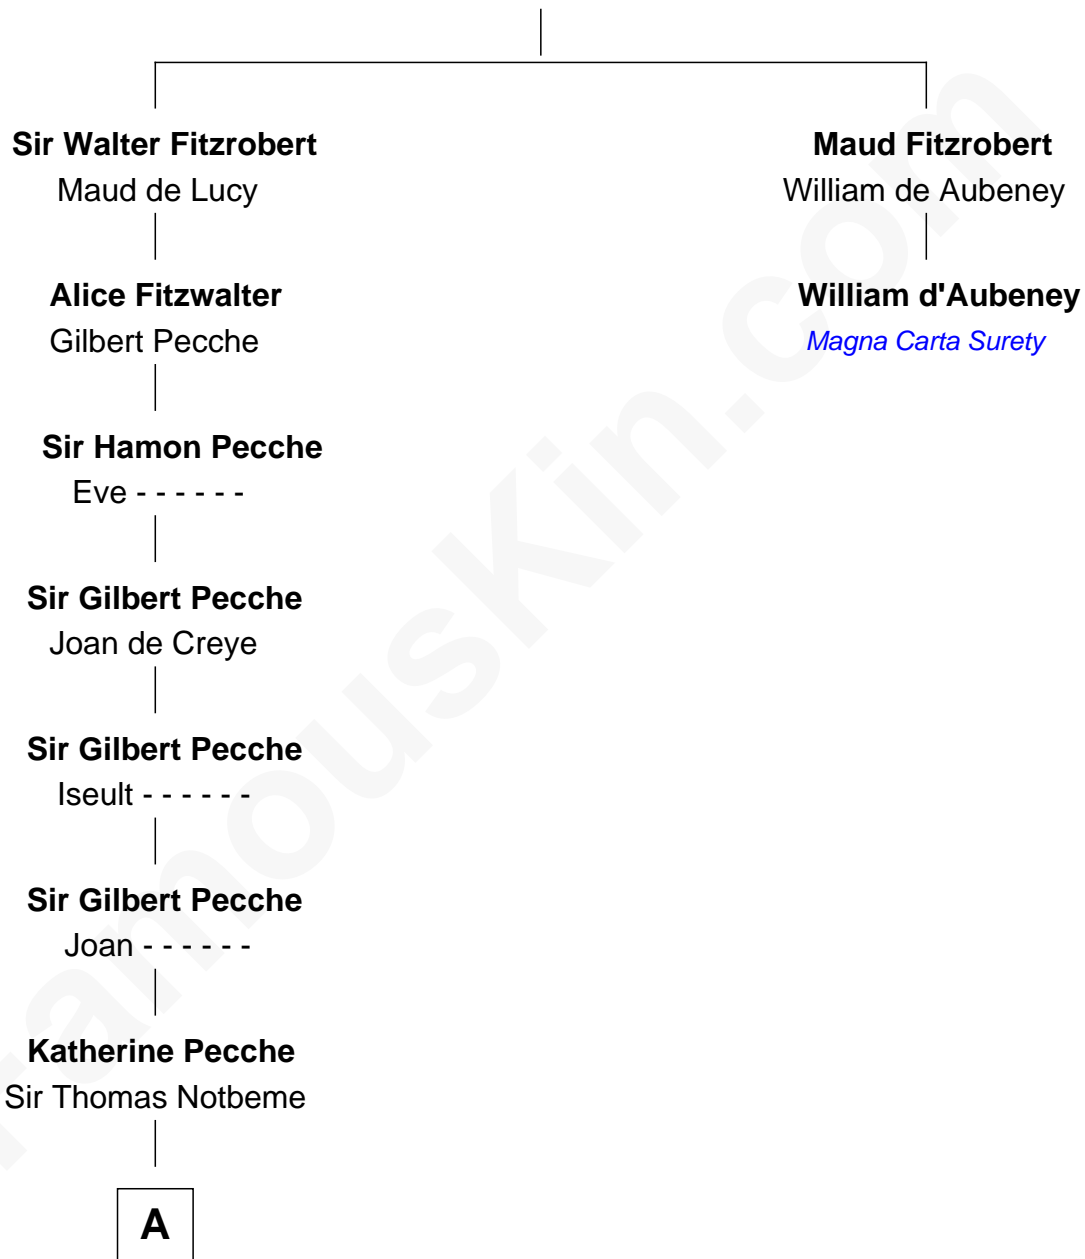

FamousKin.com Relationship Chart of

John Lawrence

(c1618 - 1698/9) Planter passenger 1635

1st cousin 14 times removed of

William d'Aubeny

Magna Carta Surety

Robert Fitzrichard

Maud de St. Liz

Joanna Antrobus

—
John Lawrence

Planter passenger 1635