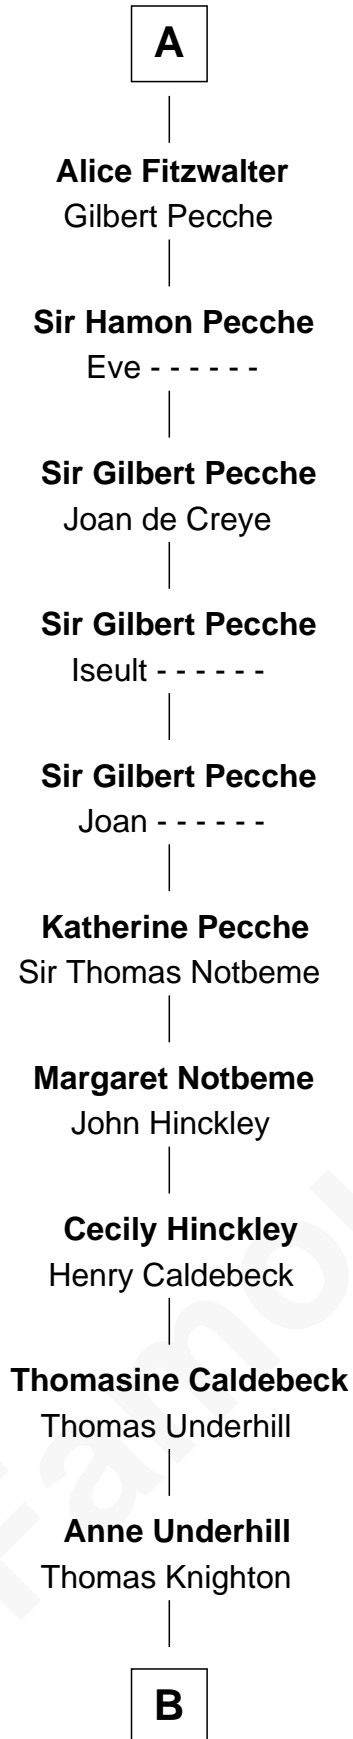

FamousKin.com Relationship Chart of

John Lawrence

(c1618 - 1698/9) Planter passenger 1635

7th cousin 14 times removed of

Richard de Clare

Magna Carta Surety

Rainier III of Hainault

Adela - - - - -

Maud of Northumberland

Simon I de St. Liz

Maud de St. Liz

Robert Fitzrichard

Sir Walter Fitzrobert

Maud de Lucy

A

Rainier IV of Hainault

Gilbert Fitzrichard de Clare

Richard Fitzgilbert de Clare

Adeliza de Meschines

Roger de Clare

Maud de St. Hilary

Richard de Clare

Magna Carta Surety

B

—
John Lawrence

Planter passenger 1635

FamousKin.com