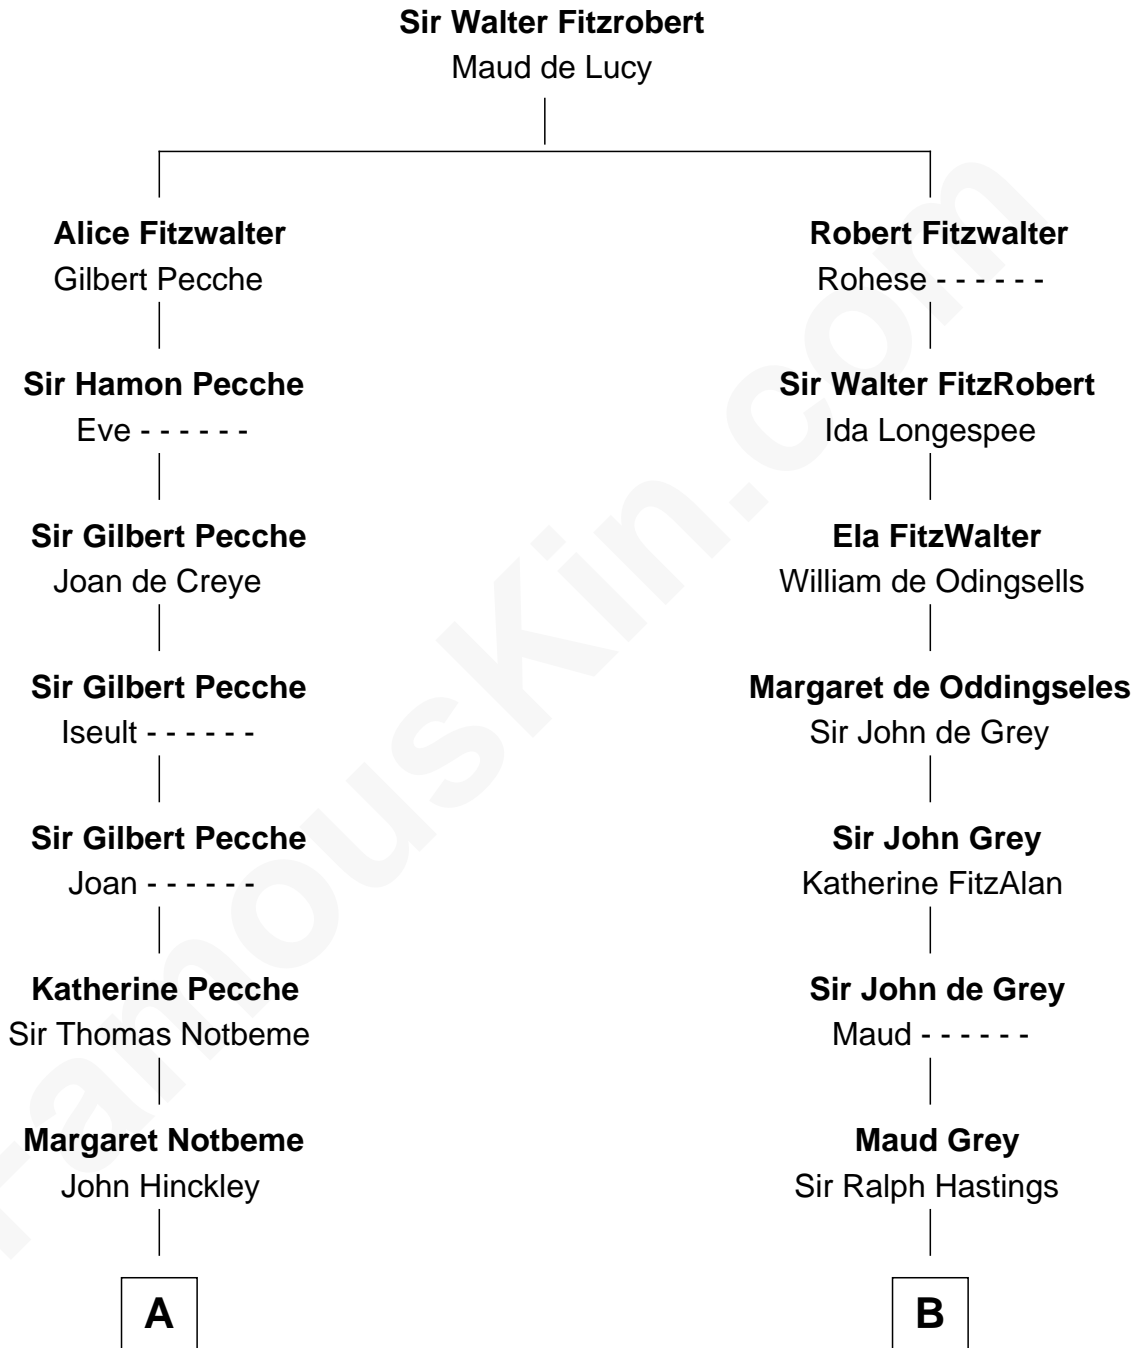

FamousKin.com

Relationship Chart of

John Lawrence

(c1618 - 1698/9) Planter passenger 1635

14th cousin 6 times removed of

Lt. Gen. James Brudenell

Leader of the "Charge of the Light Brigade"