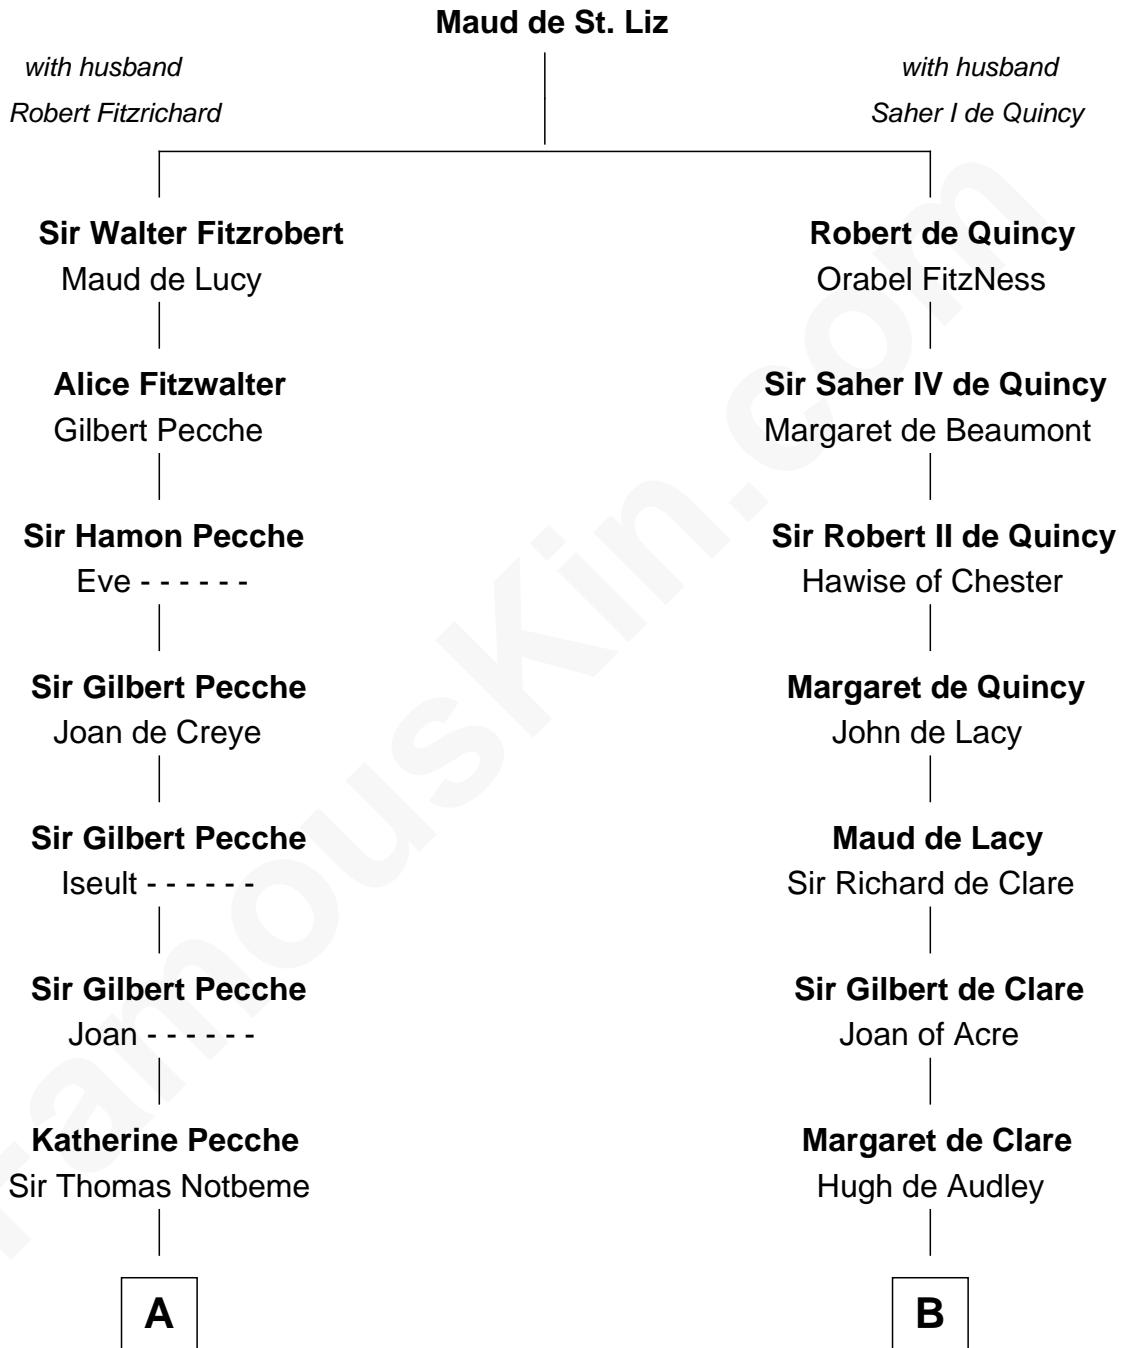

FamousKin.com Relationship Chart of

John Lawrence

(c1618 - 1698/9) Planter passenger 1635

15th cousin 4 times removed of

Jonathan Swift

Author of *Gulliver's Travels*

C

Elizabeth Dryden
Rev. Thomas Swift

Jonathan Swift
Abigail Erick

Jonathan Swift
Author of Gulliver's Travels

FamousKin.com