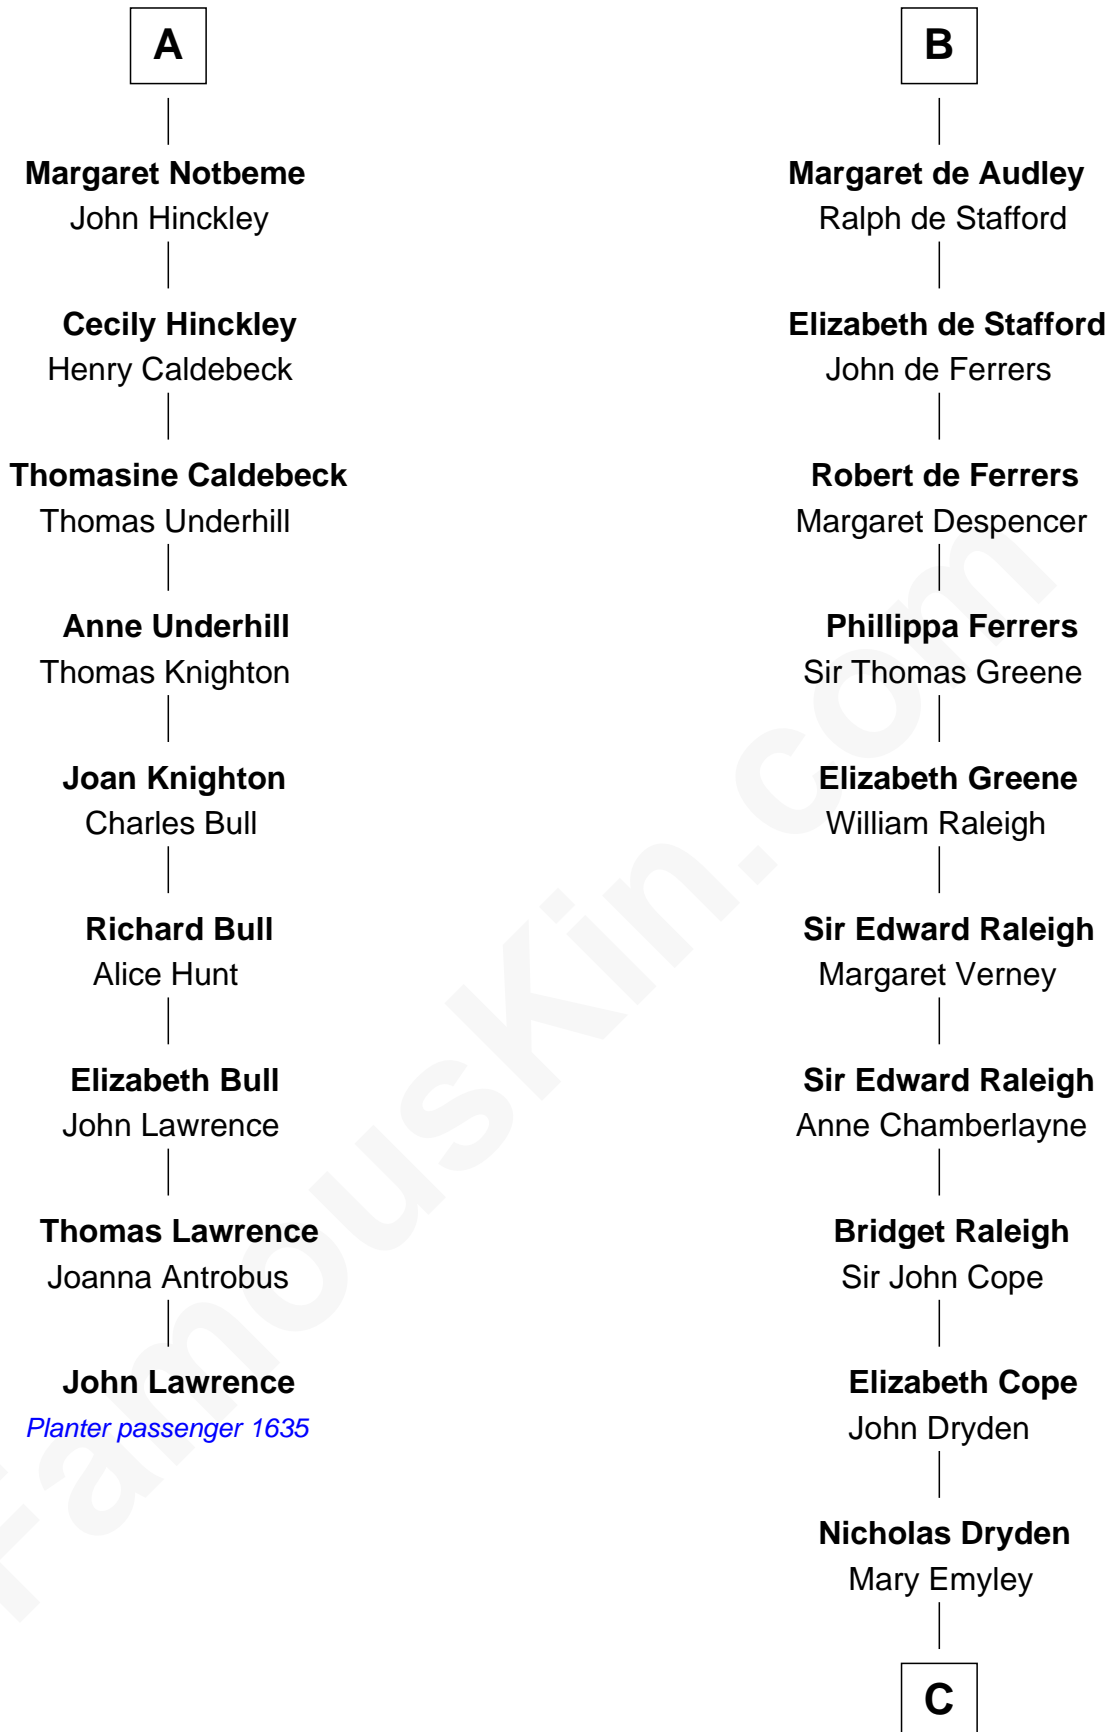

FamousKin.com Relationship Chart of

John Lawrence

(c1618 - 1698/9) Planter passenger 1635

15th cousin 4 times removed of

Jonathan Swift

Author of *Gulliver's Travels*

C

Elizabeth Dryden
Rev. Thomas Swift

Jonathan Swift
Abigail Erick

Jonathan Swift
Author of Gulliver's Travels

FamousKin.com