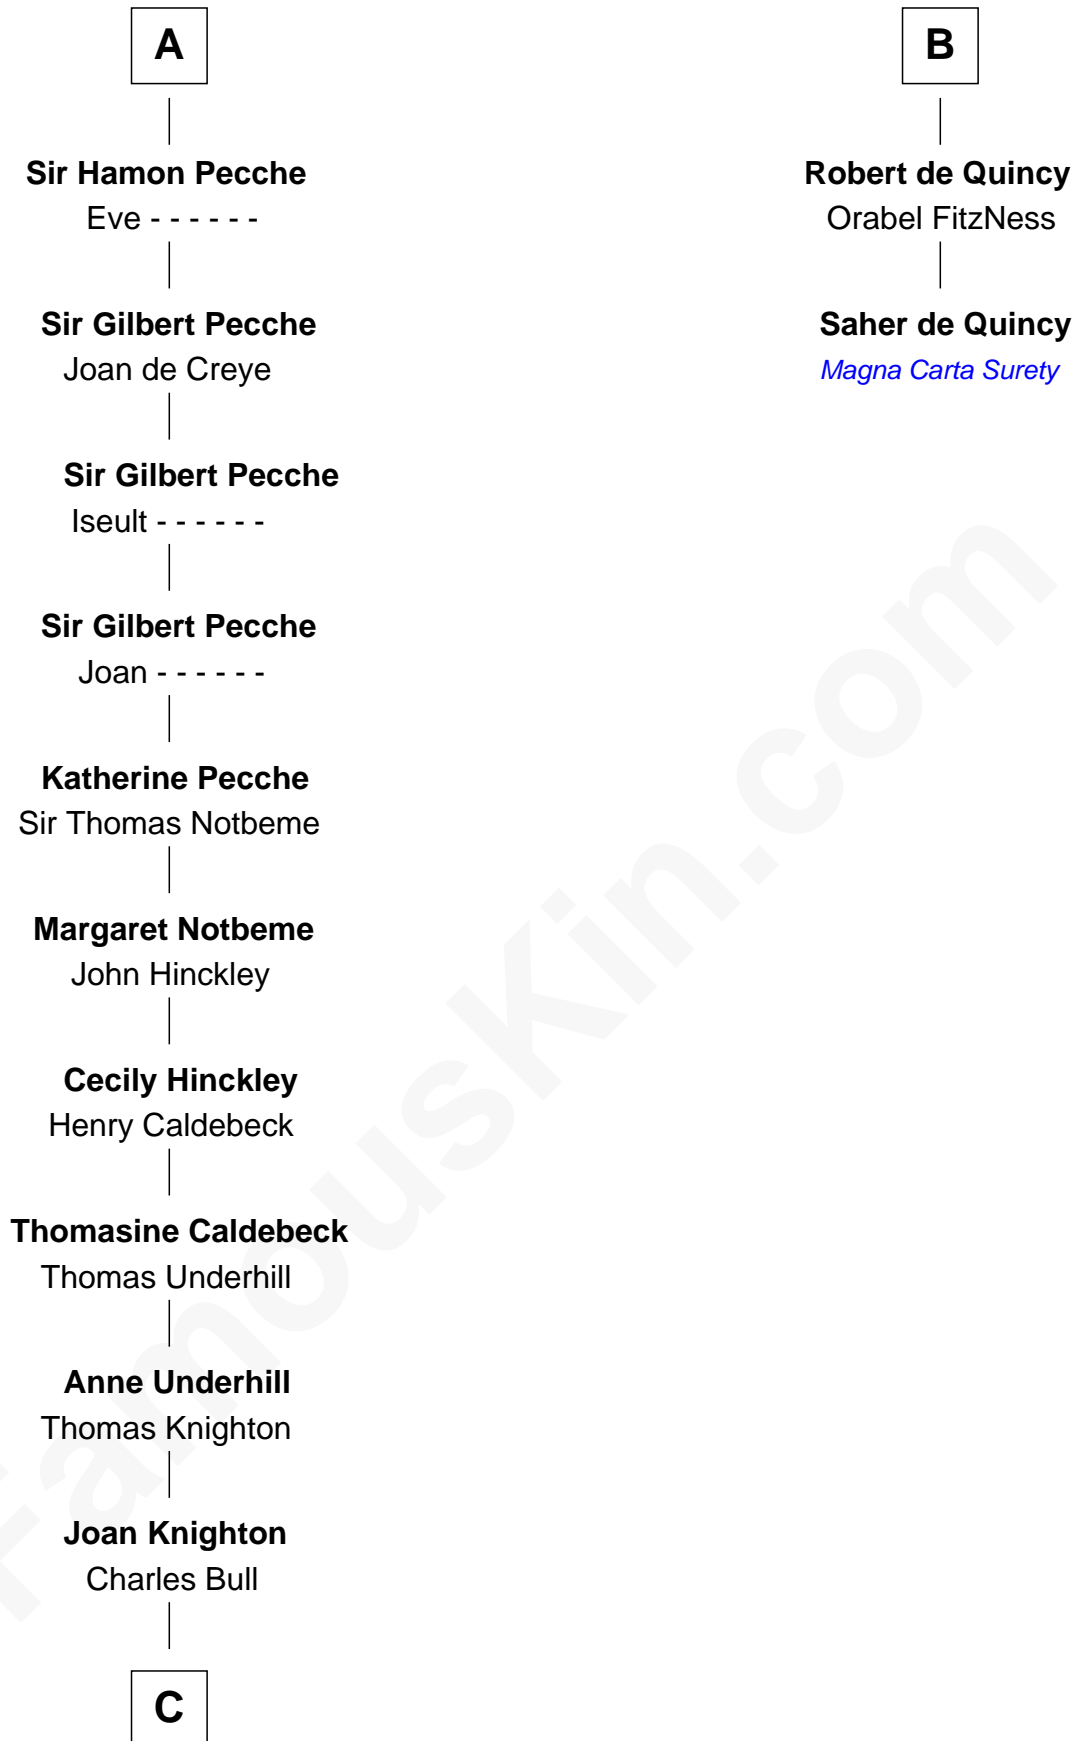

# FamousKin.com Relationship Chart of

**John Lawrence**

(c1618 - 1698/9) Planter passenger 1635

8th cousin 12 times removed of

**Saher de Quincy**

*Magna Carta Surety*

**William I of Normandy**

Sprota of Bretagn

**Richard I of Normandy**

-----

**Godfrey of Brionne**

-----

**Gilbert Crispin**

-----

**Richard Fitzgilbert**

Rohese Giffard

Gunnora of Denmark

**Richard II of Normandy**

Judith of Brittany

**Robert I of Normandy**

Herleve of Falaise

**Adelaide of Normandy**

Lambert II of Lens

**Judith of Lens**

Waltheof II of Northumbria

**Maud of Northumberland**

Simon I de St. Liz

**Maud de St. Liz**

Saher I de Quincy

**B**

**C**

Richard Bull