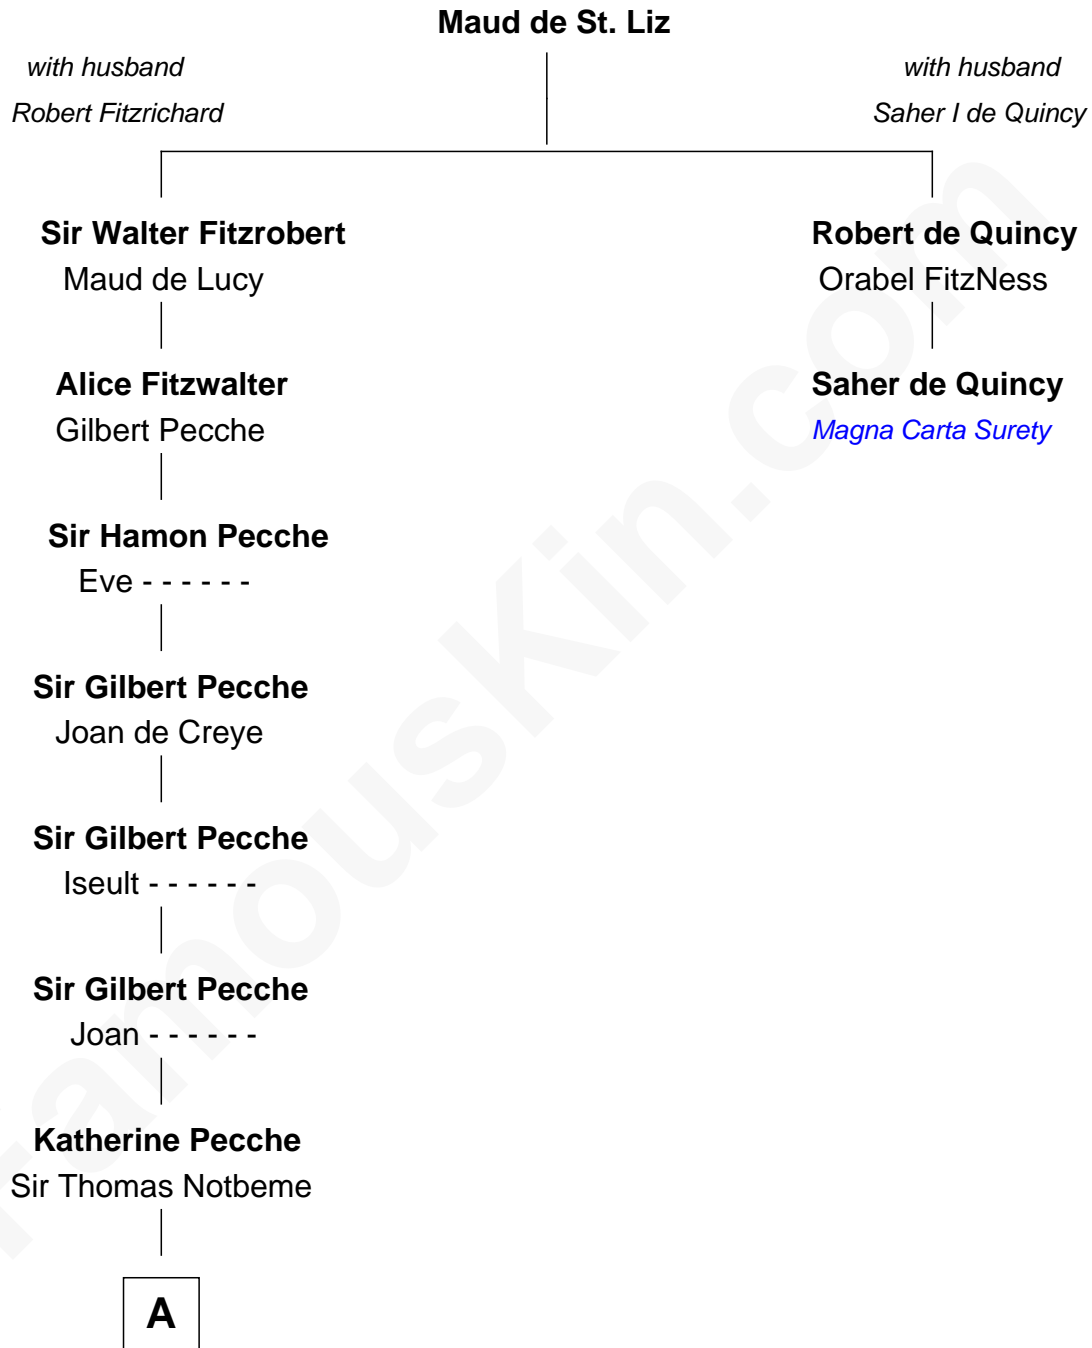

FamousKin.com Relationship Chart of

John Lawrence

(c1618 - 1698/9) Planter passenger 1635

1st cousin 14 times removed of

Saher de Quincy

Magna Carta Surety

A

—
Margaret Notbeme