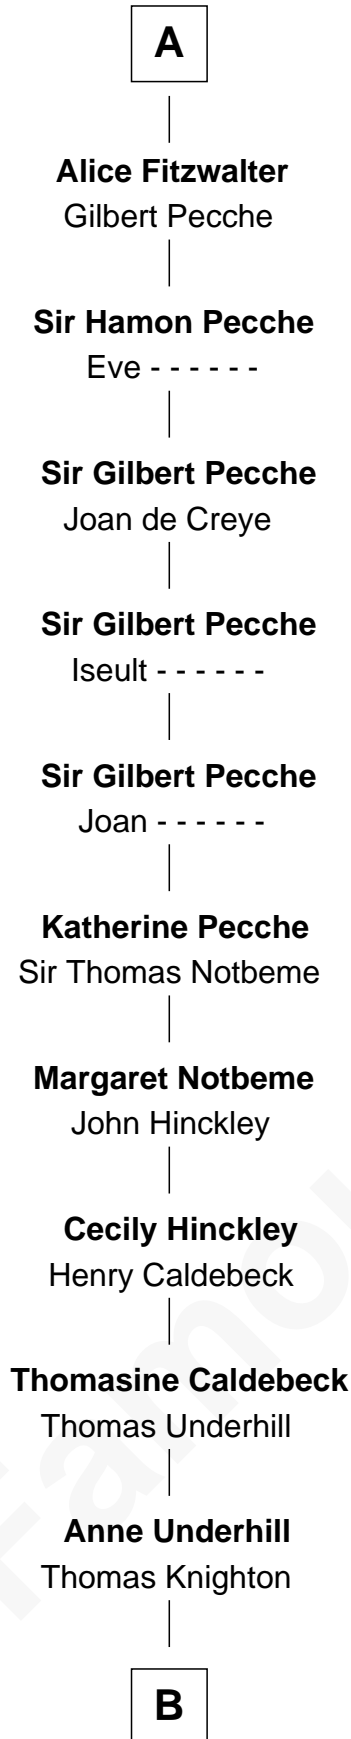

FamousKin.com Relationship Chart of

John Lawrence

(c1618 - 1698/9) Planter passenger 1635

7th cousin 14 times removed of

Robert de Vere

Magna Carta Surety

Rainier III of Hainault

Adela - - - - -

Maud of Northumberland

Simon I de St. Liz

Maud de St. Liz

Robert Fitzrichard

Sir Walter Fitzrobert

Maud de Lucy

A

Rainier IV of Hainault

Gilbert Fitzrichard de Clare

Alice Fitzrichard de Clare

Aubrey de Vere

Aubrey de Vere

Agnes de Essex

Robert de Vere

Magna Carta Surety

B

—
John Lawrence

Planter passenger 1635

FamousKin.com