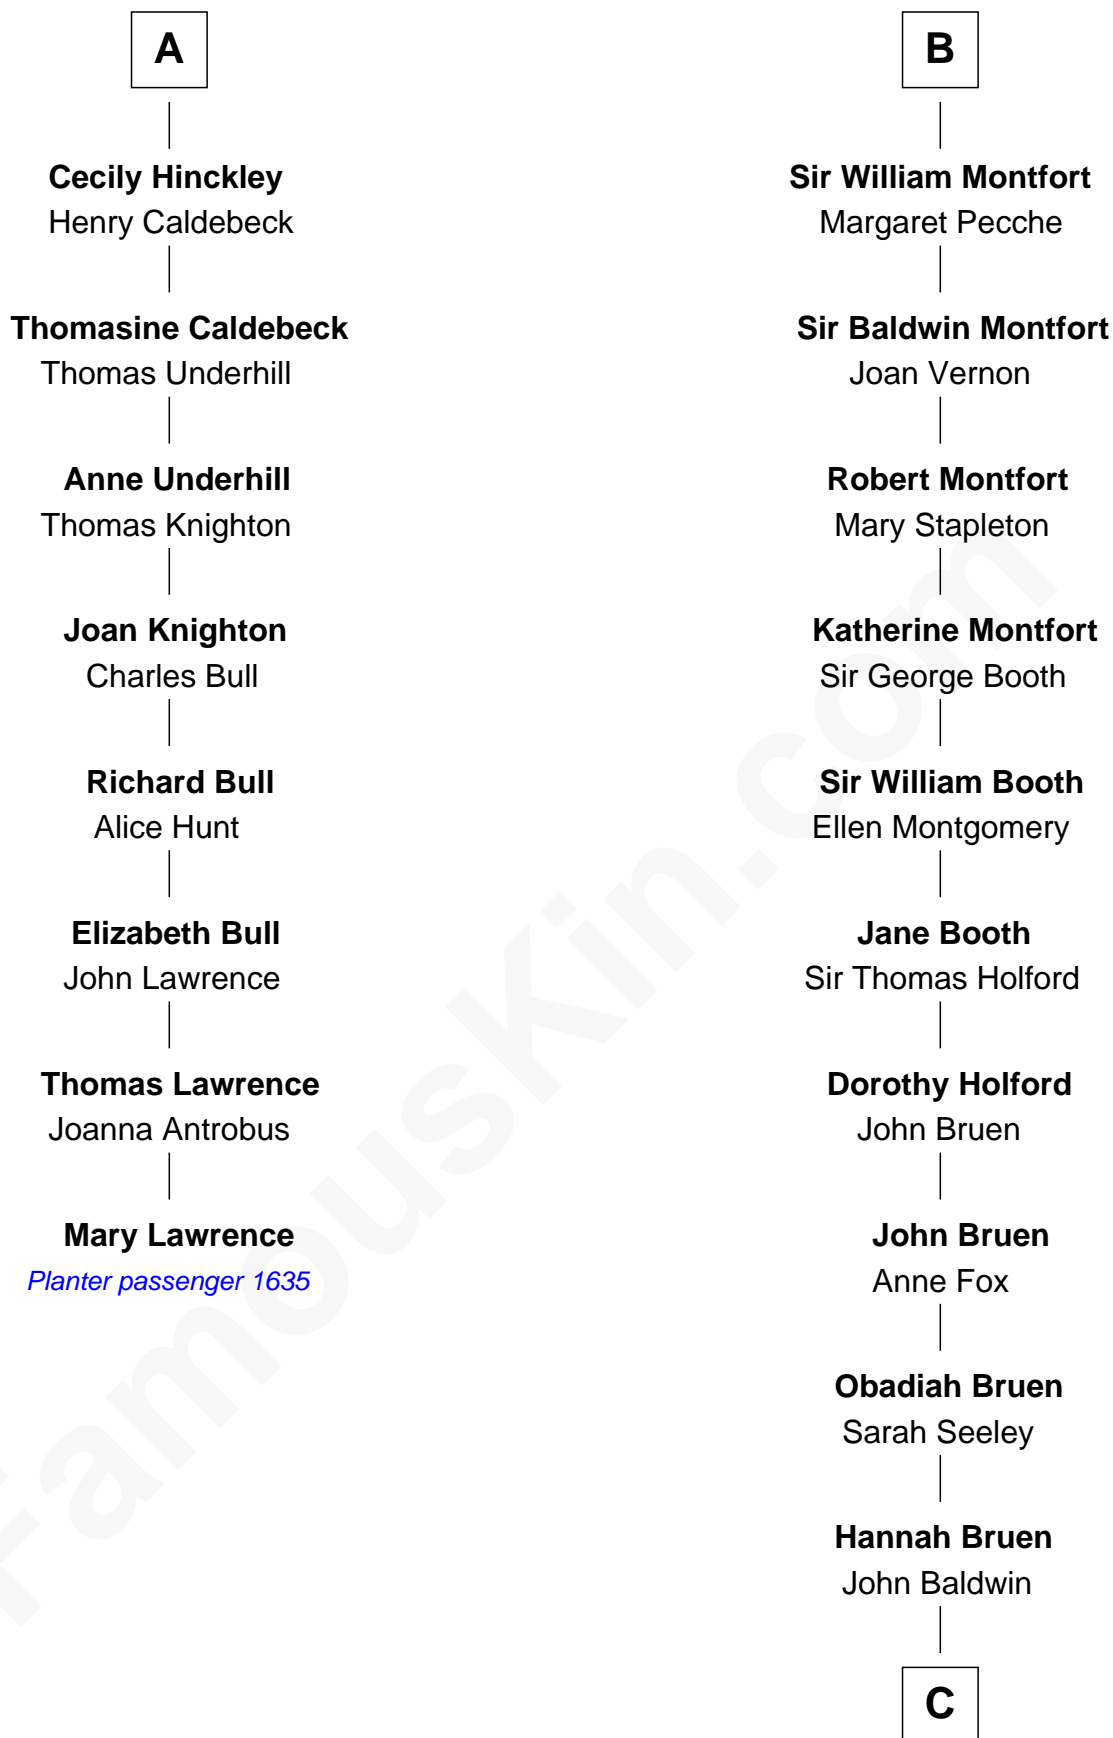

FamousKin.com

Relationship Chart of

Mary Lawrence

(c1625 - 1715) Planter passenger 1635

14th cousin 5 times removed of

Isaac Tichenor

3rd and 5th Governor of Vermont

C

—
Elizabeth Baldwin

Daniel Tichenor

—
Daniel Tichenor

Susanna Guerin

—
Isaac Tichenor

3rd and 5th Governor of Vermont

FamousKin.com