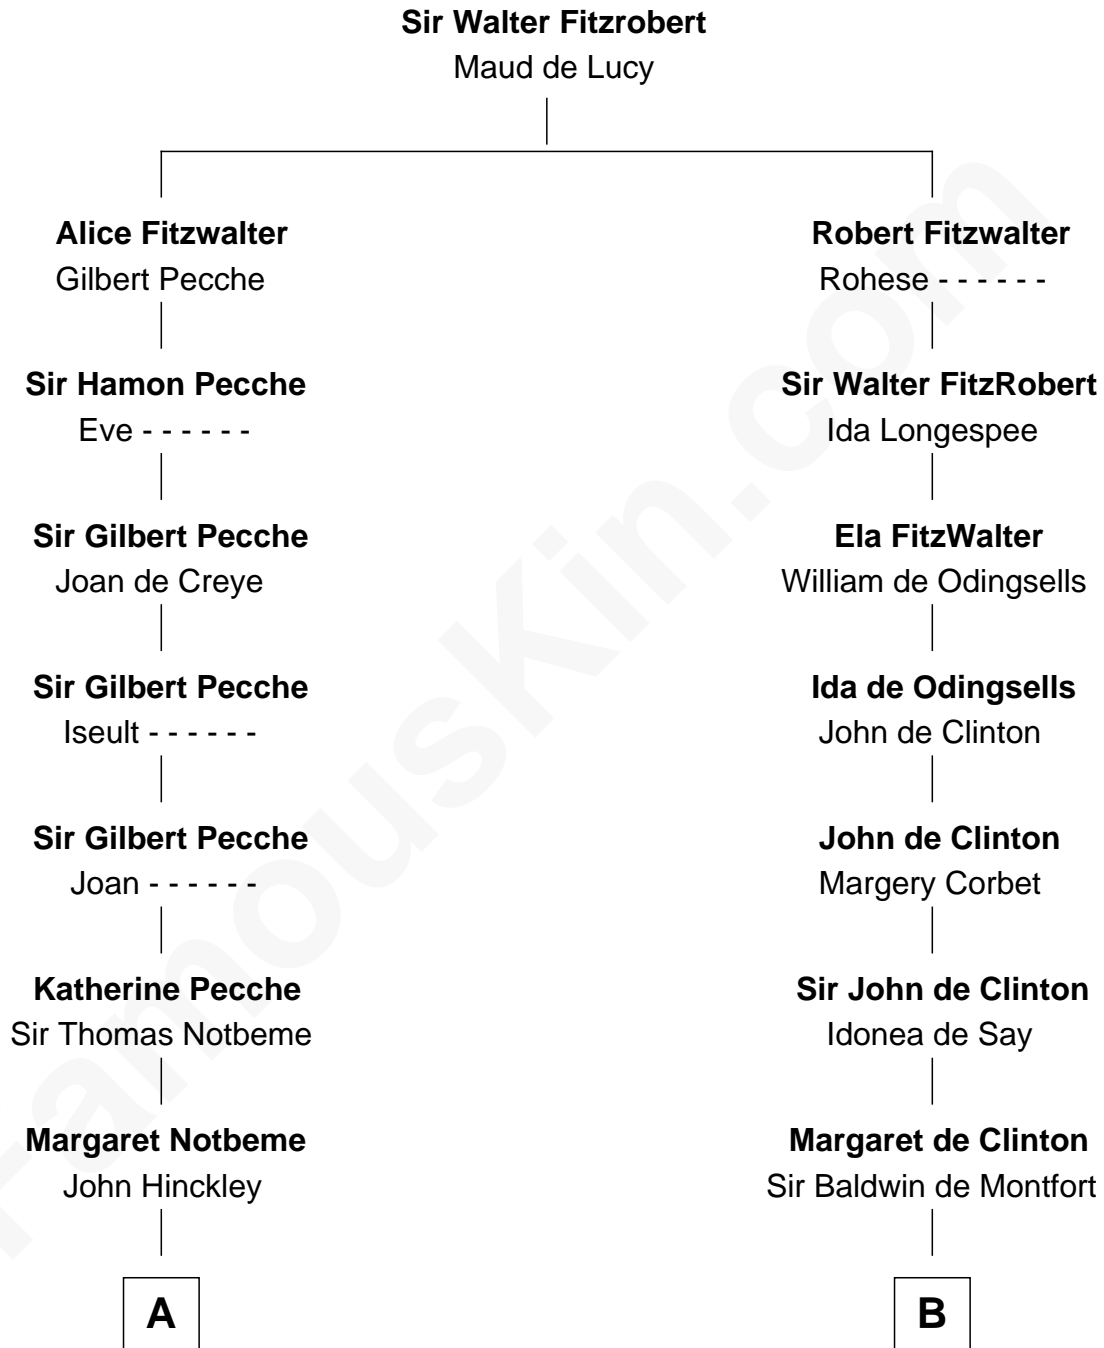

FamousKin.com

Relationship Chart of

Mary Lawrence

(c1625 - 1715) Planter passenger 1635

14th cousin 5 times removed of

Isaac Tichenor

3rd and 5th Governor of Vermont

C

—
Elizabeth Baldwin

Daniel Tichenor

—
Daniel Tichenor

Susanna Guerin

—
Isaac Tichenor

3rd and 5th Governor of Vermont

FamousKin.com