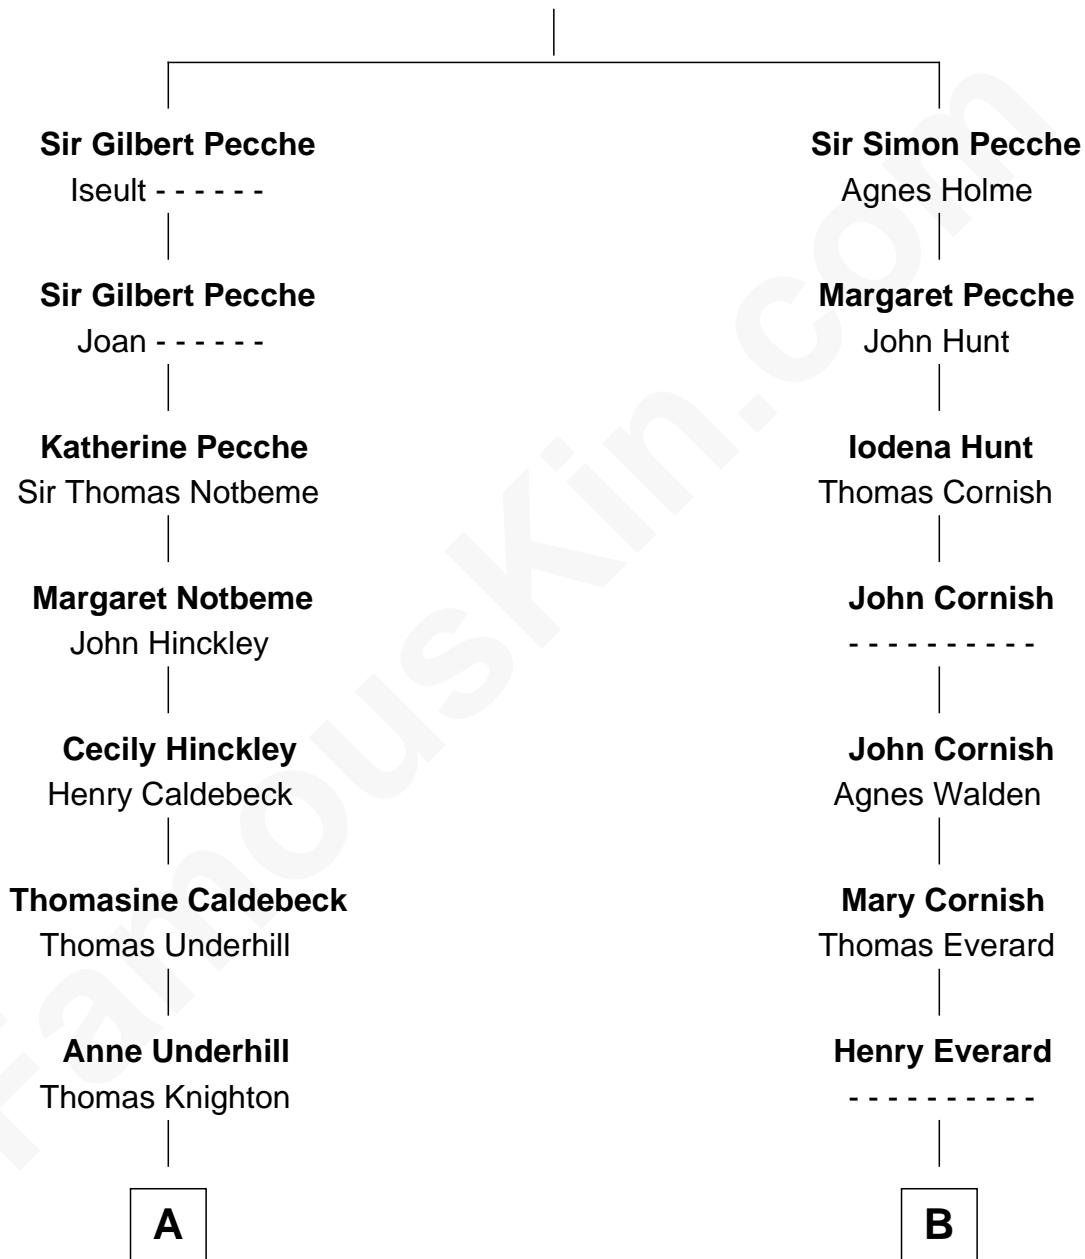

FamousKin.com

Relationship Chart of

Mary Lawrence

(c1625 - 1715) Planter passenger 1635

11th cousin 8 times removed of

Jennifer Coolidge
TV and Movie Actress

Sir Gilbert Pecche
Joan de Creye

C