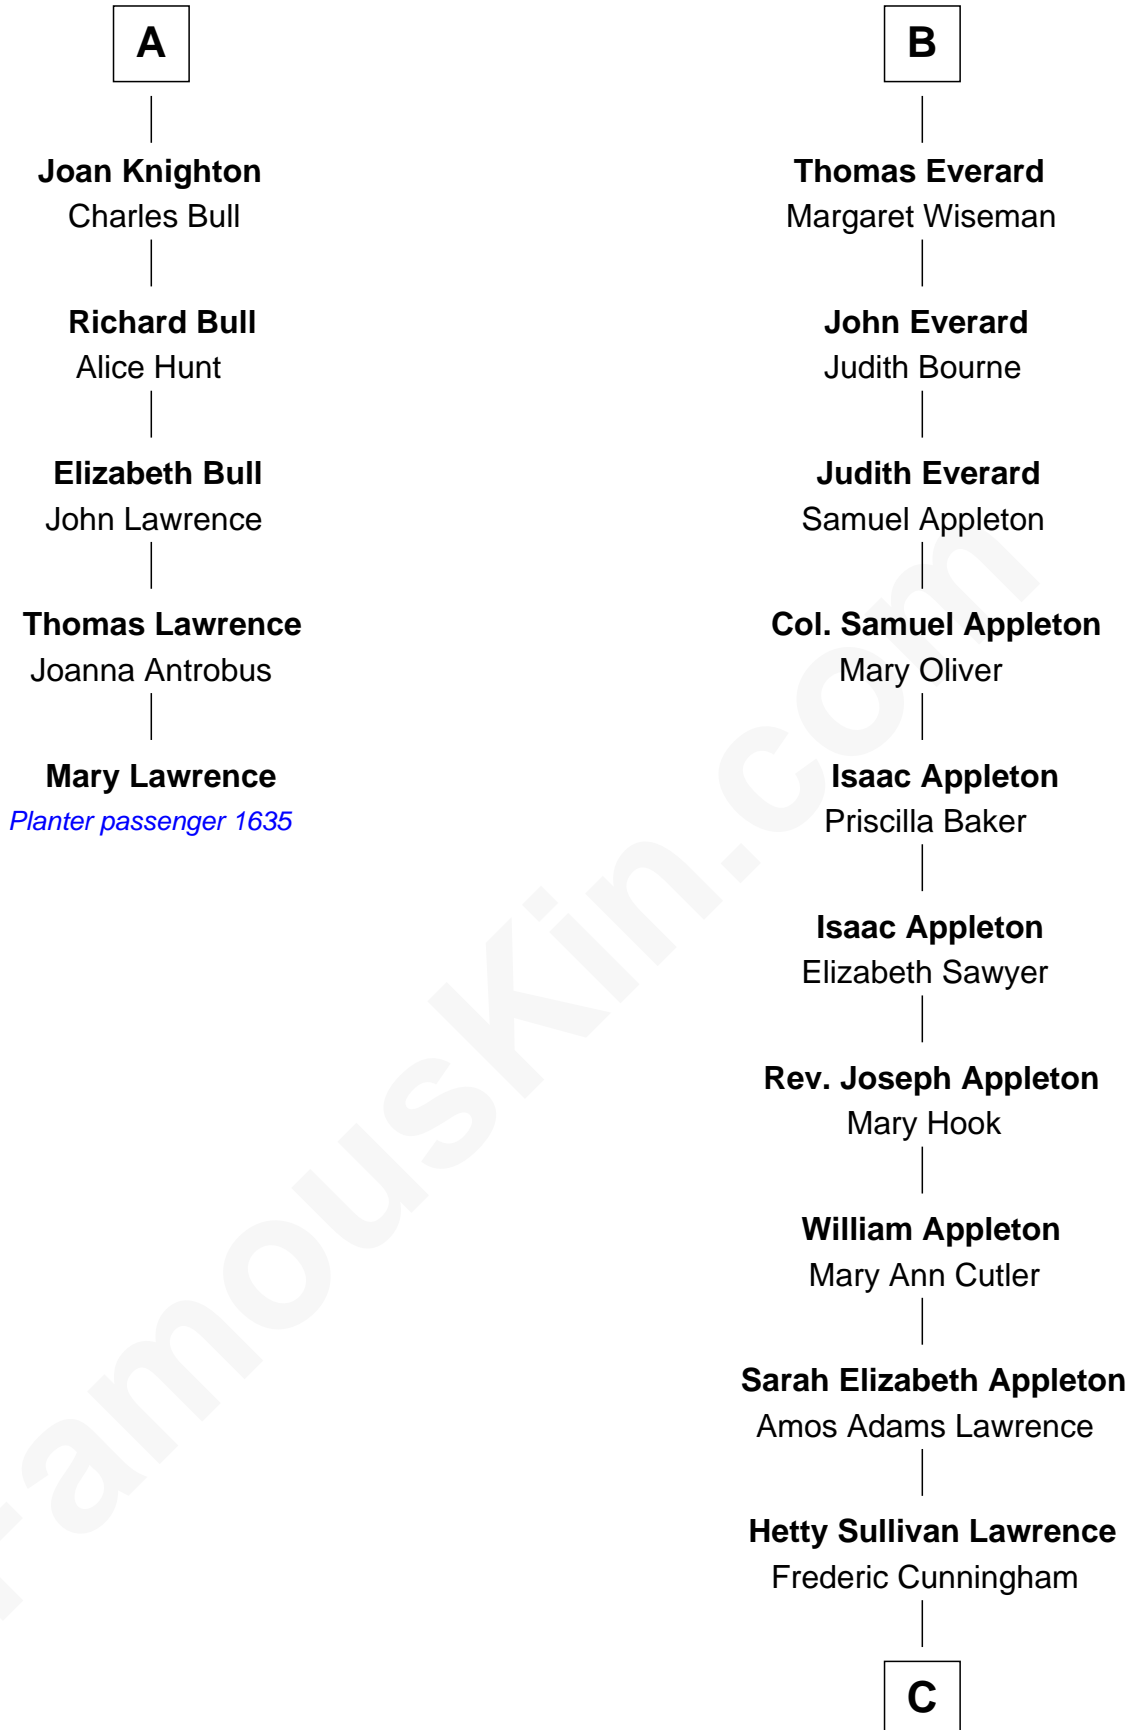

FamousKin.com

Relationship Chart of

Mary Lawrence

(c1625 - 1715) Planter passenger 1635

11th cousin 8 times removed of

Jennifer Coolidge
TV and Movie Actress

Sir Gilbert Pecche
Joan de Creye

C