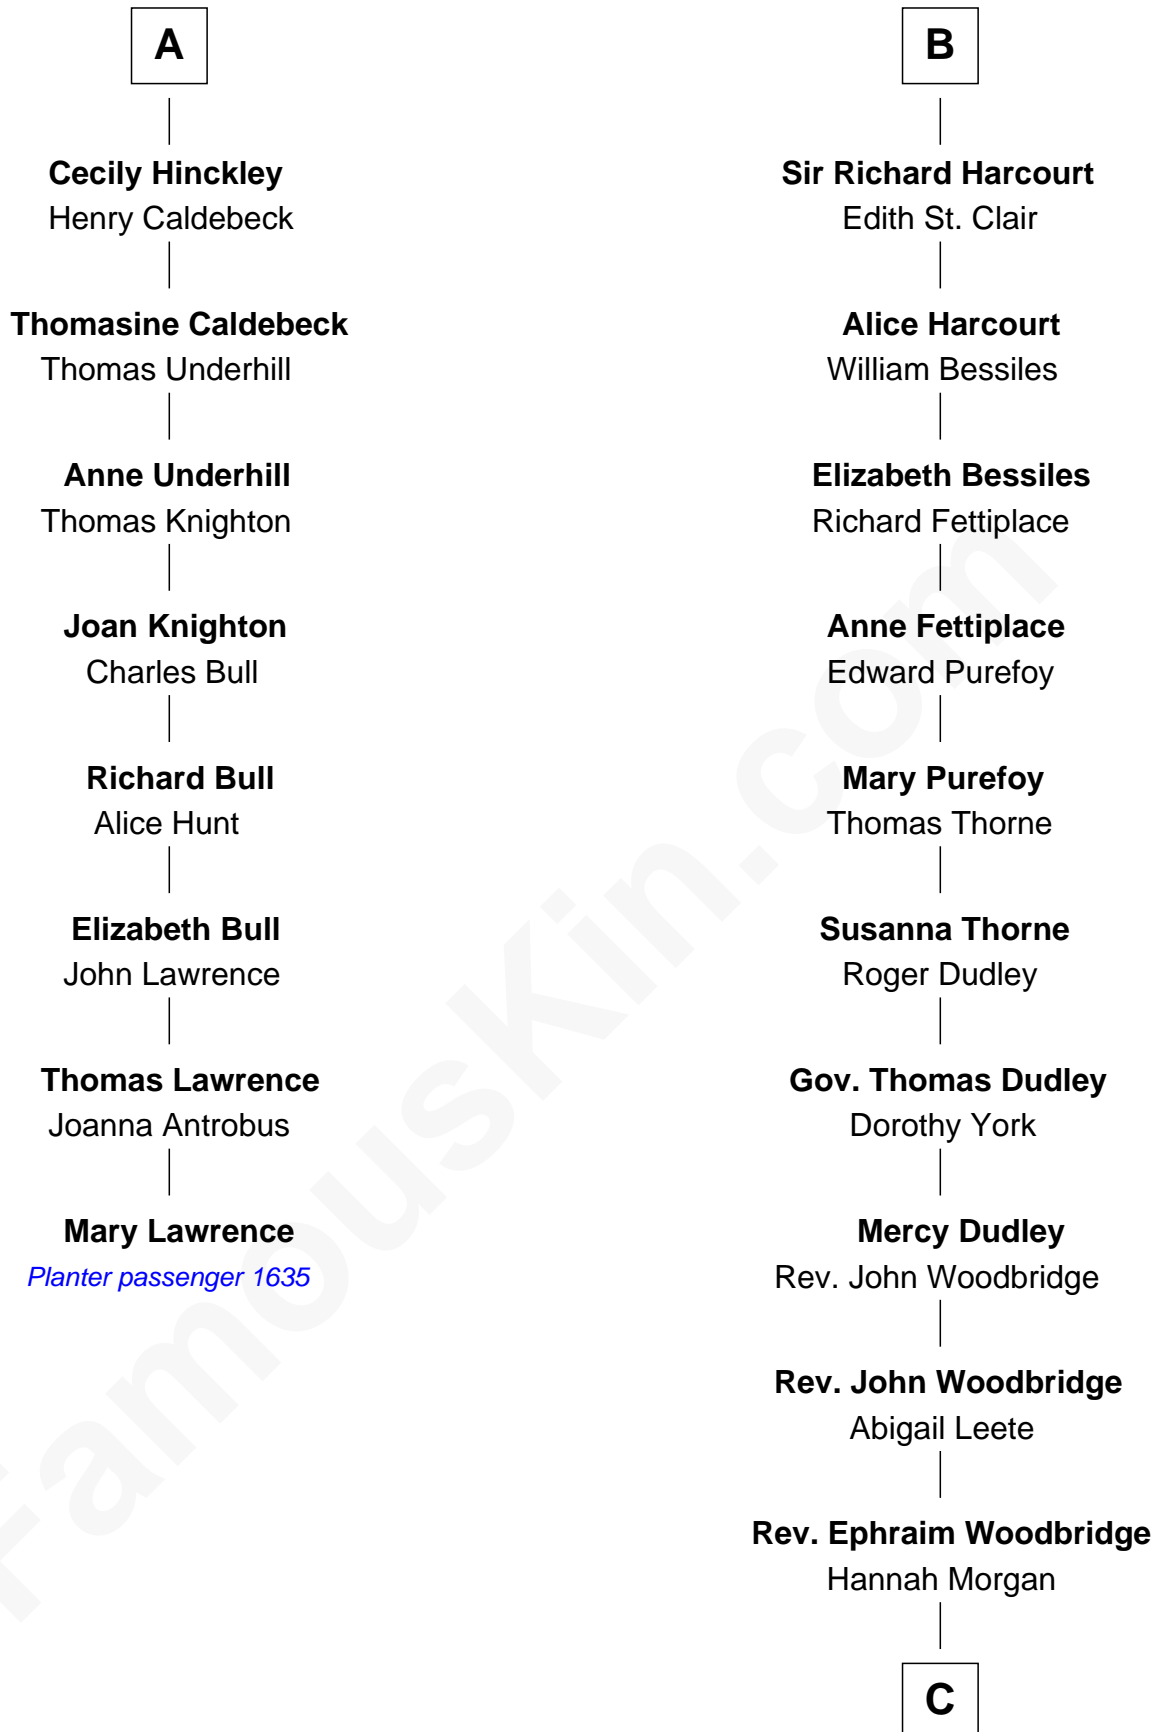

FamousKin.com

Relationship Chart of

Mary Lawrence

(c1625 - 1715) Planter passenger 1635

14th cousin 5 times removed of

William Woodbridge
2nd Governor of Michigan

FamousKin.com