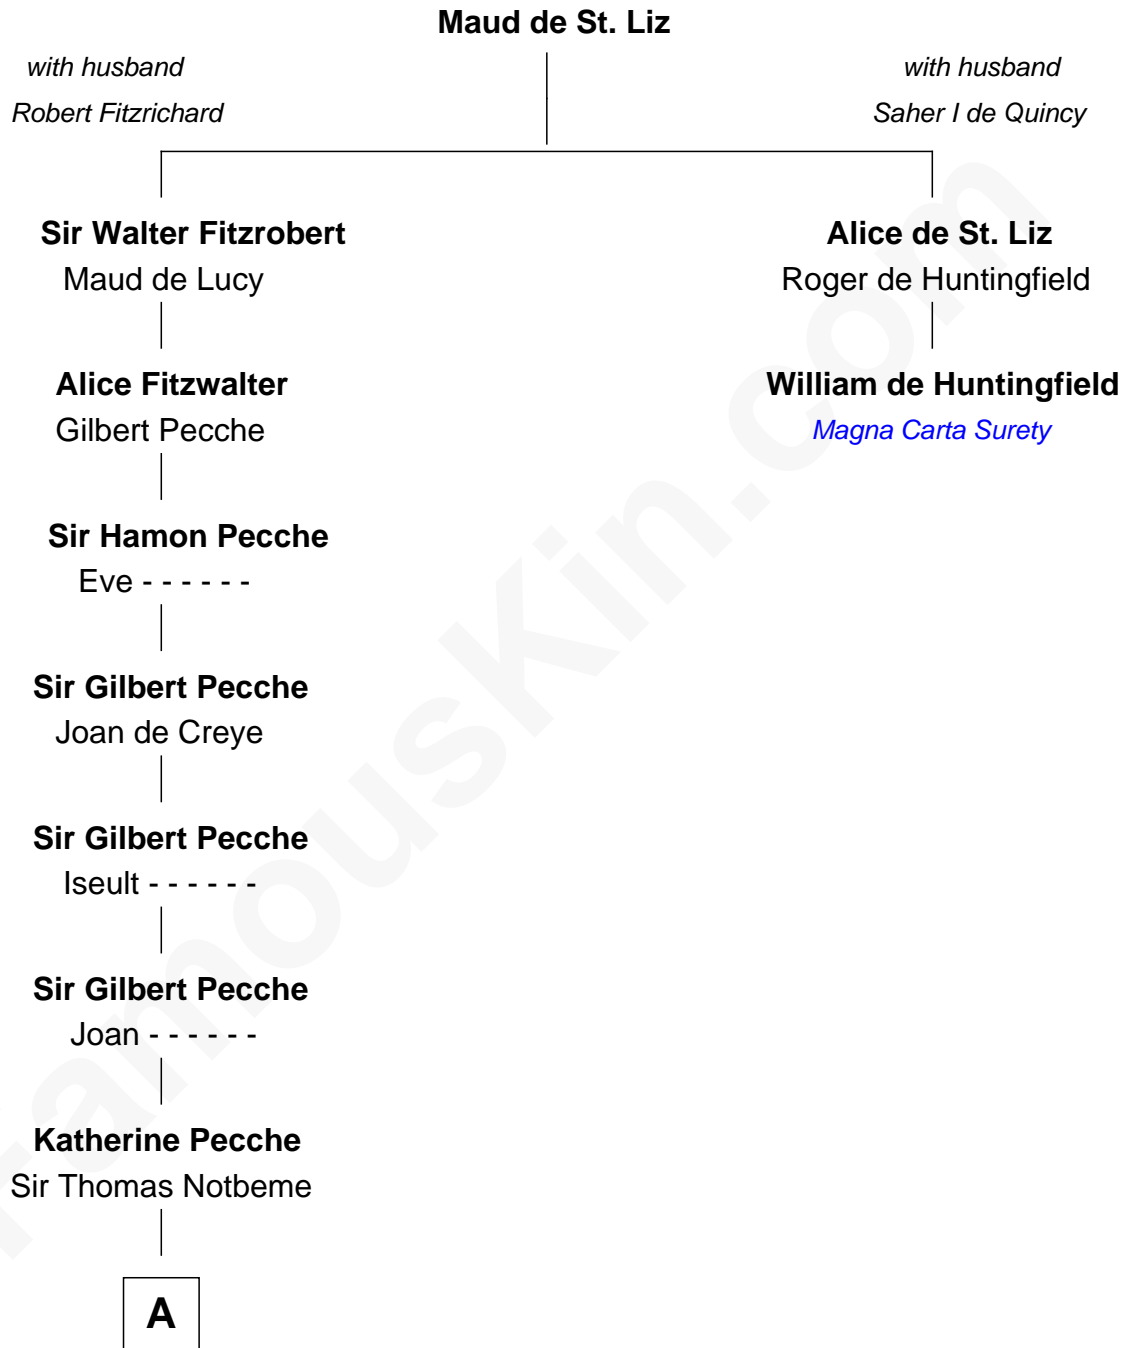

# FamousKin.com Relationship Chart of

**Mary Lawrence**

(c1625 - 1715) Planter passenger 1635

1st cousin 14 times removed of

**William de Huntingfield**

*Magna Carta Surety*

**A**

—  
**Margaret Notbeme**