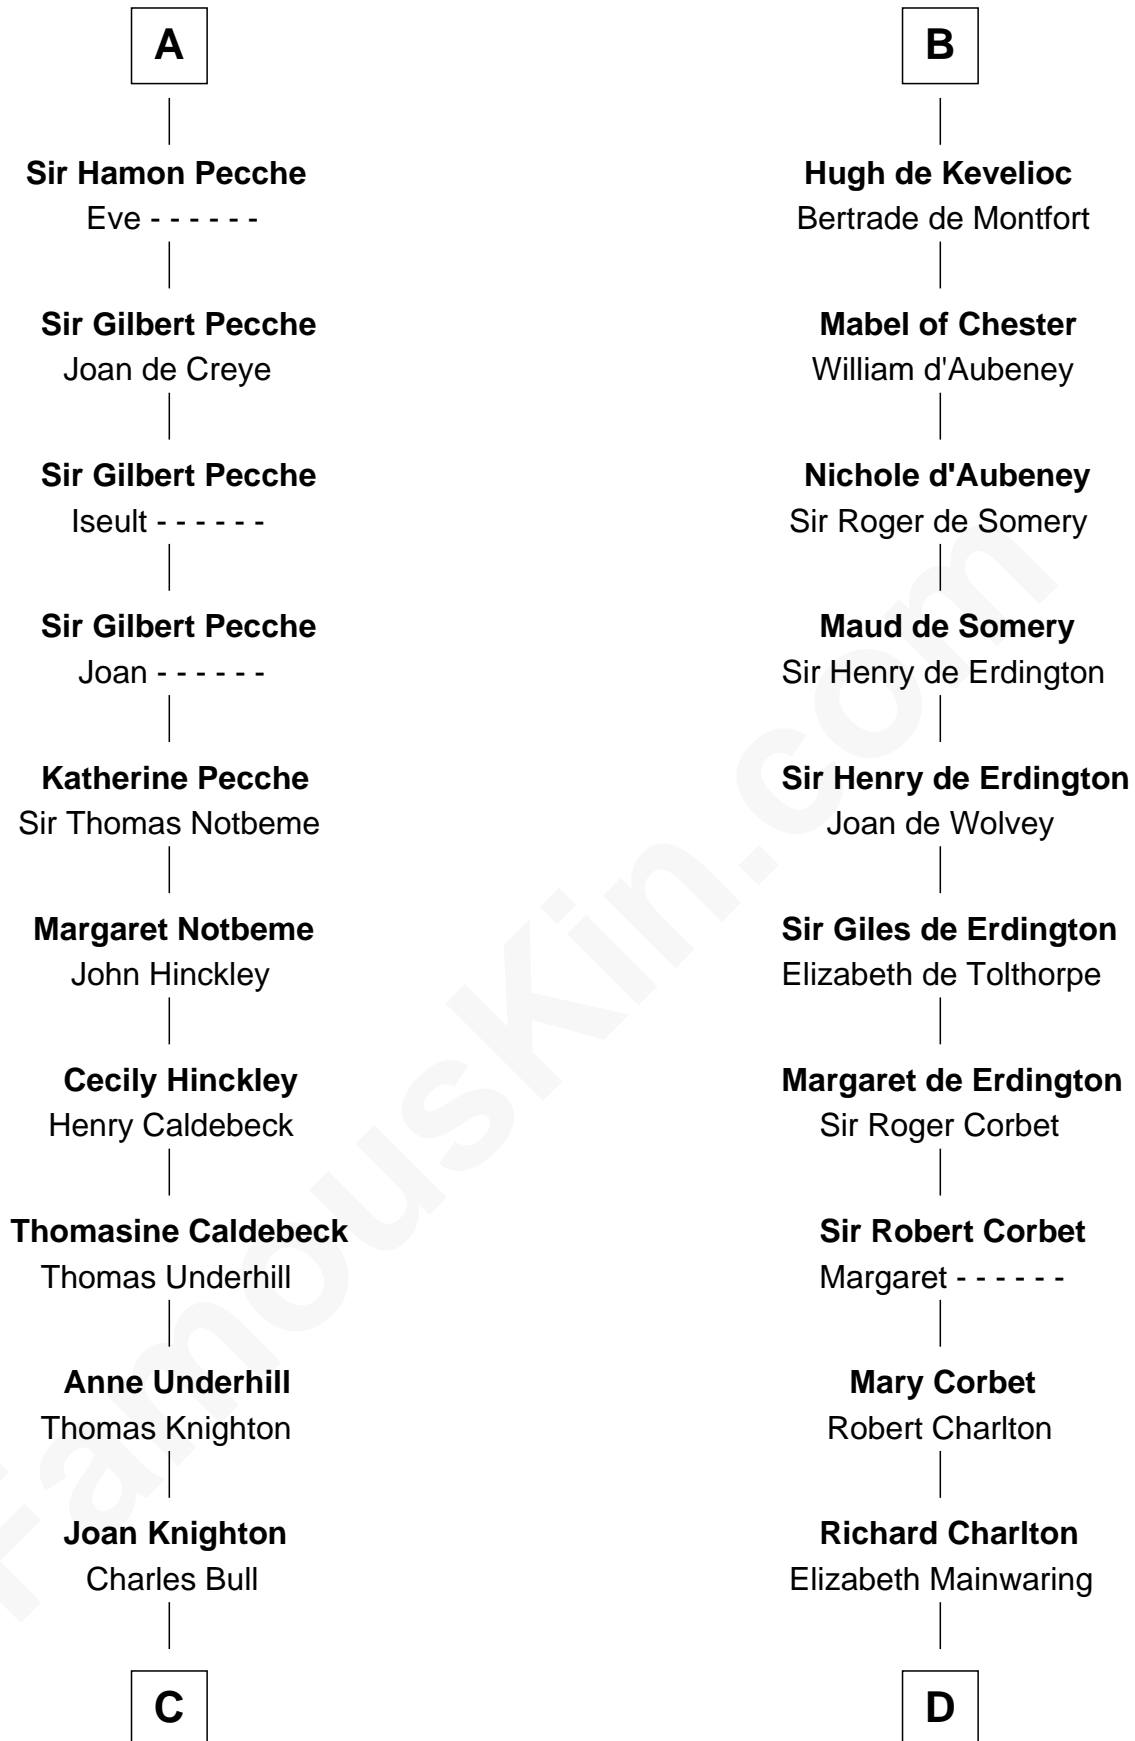

## Relationship Chart of

### Mary Lawrence

(c1625 - 1715) Planter passenger 1635

20th cousin 1 time removed of

### Rev. John Whittingham

(c1616 - 1639) Great Migration Immigrant 1637

**C**

**Richard Bull**  
Alice Hunt

**Elizabeth Bull**  
John Lawrence

**Thomas Lawrence**  
Joanna Antrobus

**Mary Lawrence**  
*Planter passenger 1635*