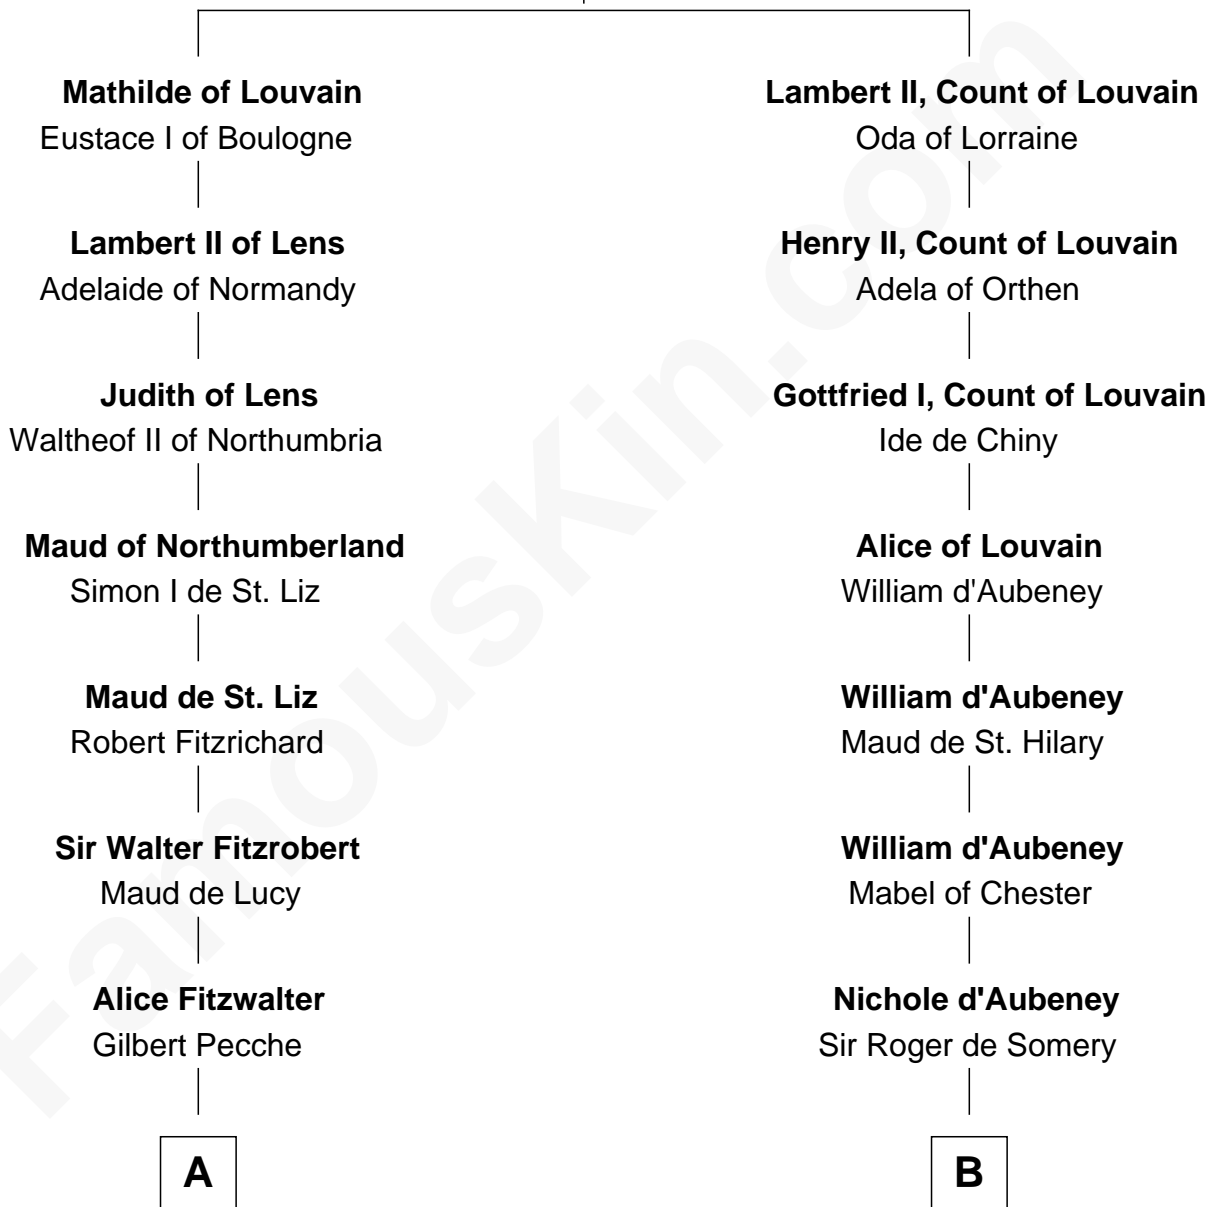

## Relationship Chart of

### Mary Lawrence

(c1625 - 1715) Planter passenger 1635

18th cousin 2 times removed of

### Samuel Appleton

(c1586 - 1670) Great Migration Immigrant 1636

**Lambert I, Count of Louvain**

Gerberga of Lower Lorraine

**C**

**Richard Bull**  
Alice Hunt

**Elizabeth Bull**  
John Lawrence

**Thomas Lawrence**  
Joanna Antrobus