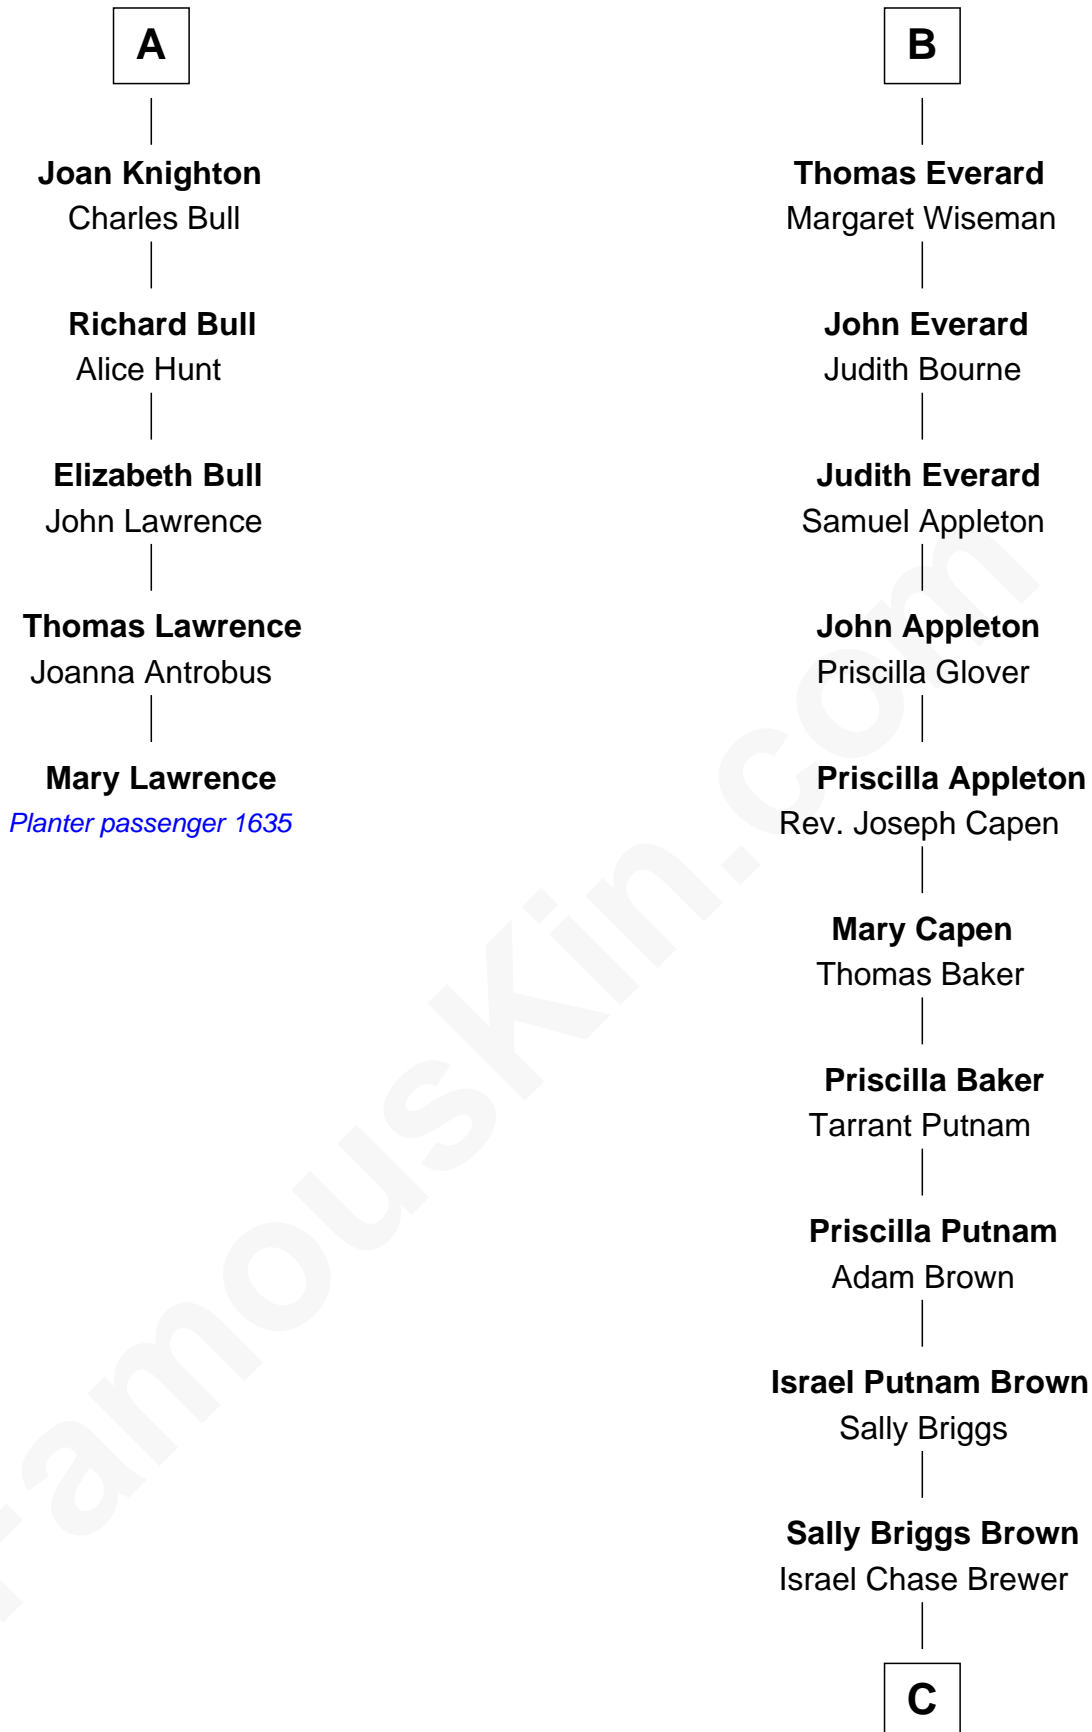

FamousKin.com

Relationship Chart of

Mary Lawrence

(c1625 - 1715) Planter passenger 1635

11th cousin 8 times removed of

Calvin Coolidge
30th U.S. President

Sir Gilbert Pecche
Joan de Creye

C

Sarah Almeda Brewer
Calvin Galusha Coolidge

Col. John Calvin Coolidge
Victoria Josephine Moor

Calvin Coolidge
30th U.S. President

FamousKin.com