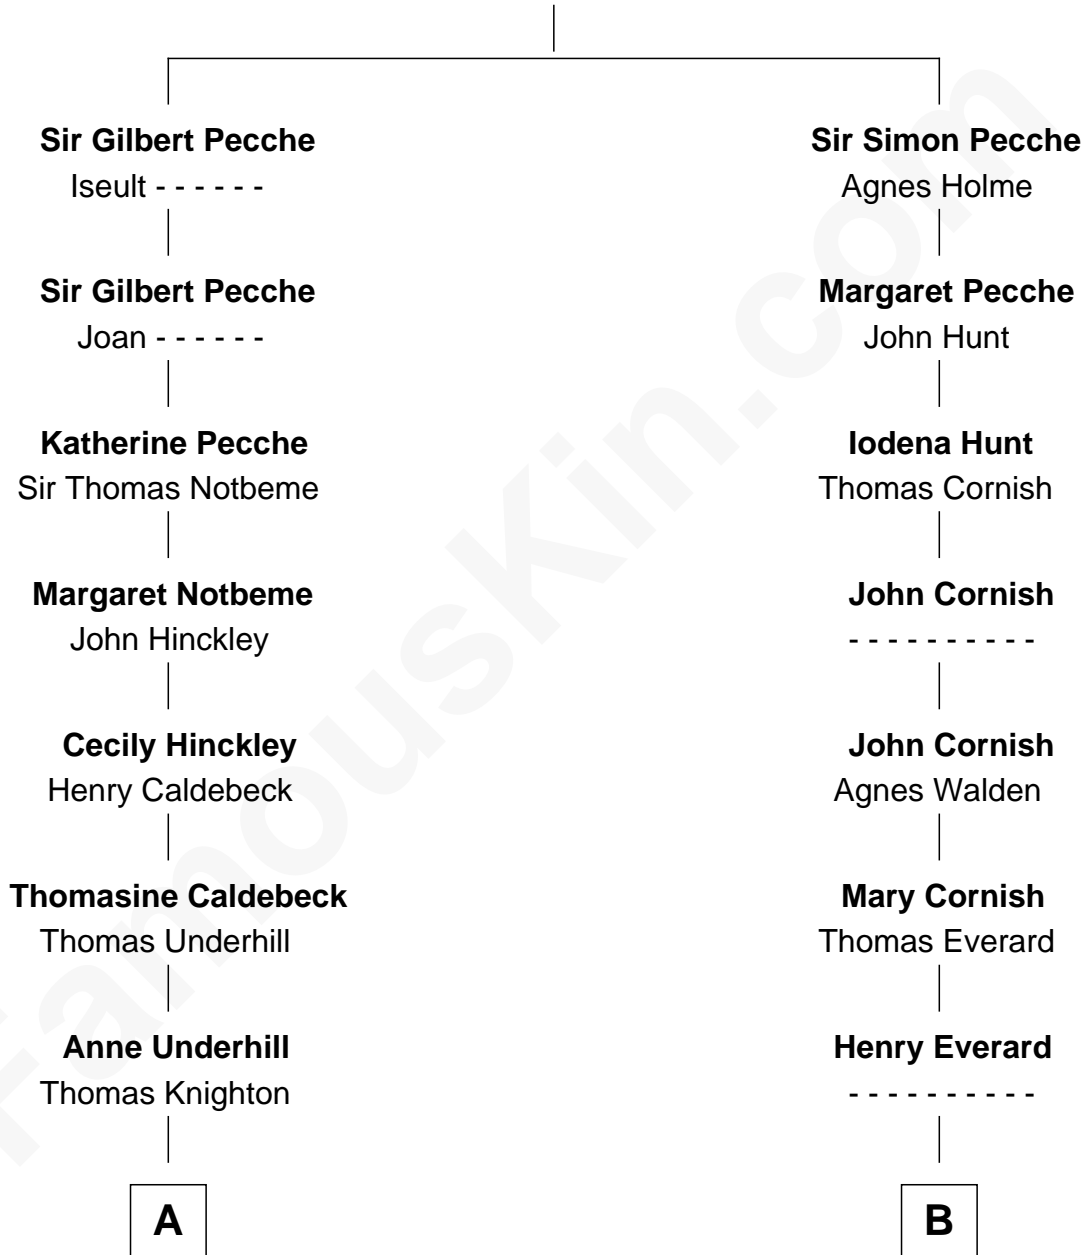

FamousKin.com

Relationship Chart of

Mary Lawrence

(c1625 - 1715) Planter passenger 1635

11th cousin 8 times removed of

Calvin Coolidge
30th U.S. President

Sir Gilbert Pecche
Joan de Creye

C

Sarah Almeda Brewer
Calvin Galusha Coolidge

Col. John Calvin Coolidge
Victoria Josephine Moor

Calvin Coolidge
30th U.S. President

FamousKin.com