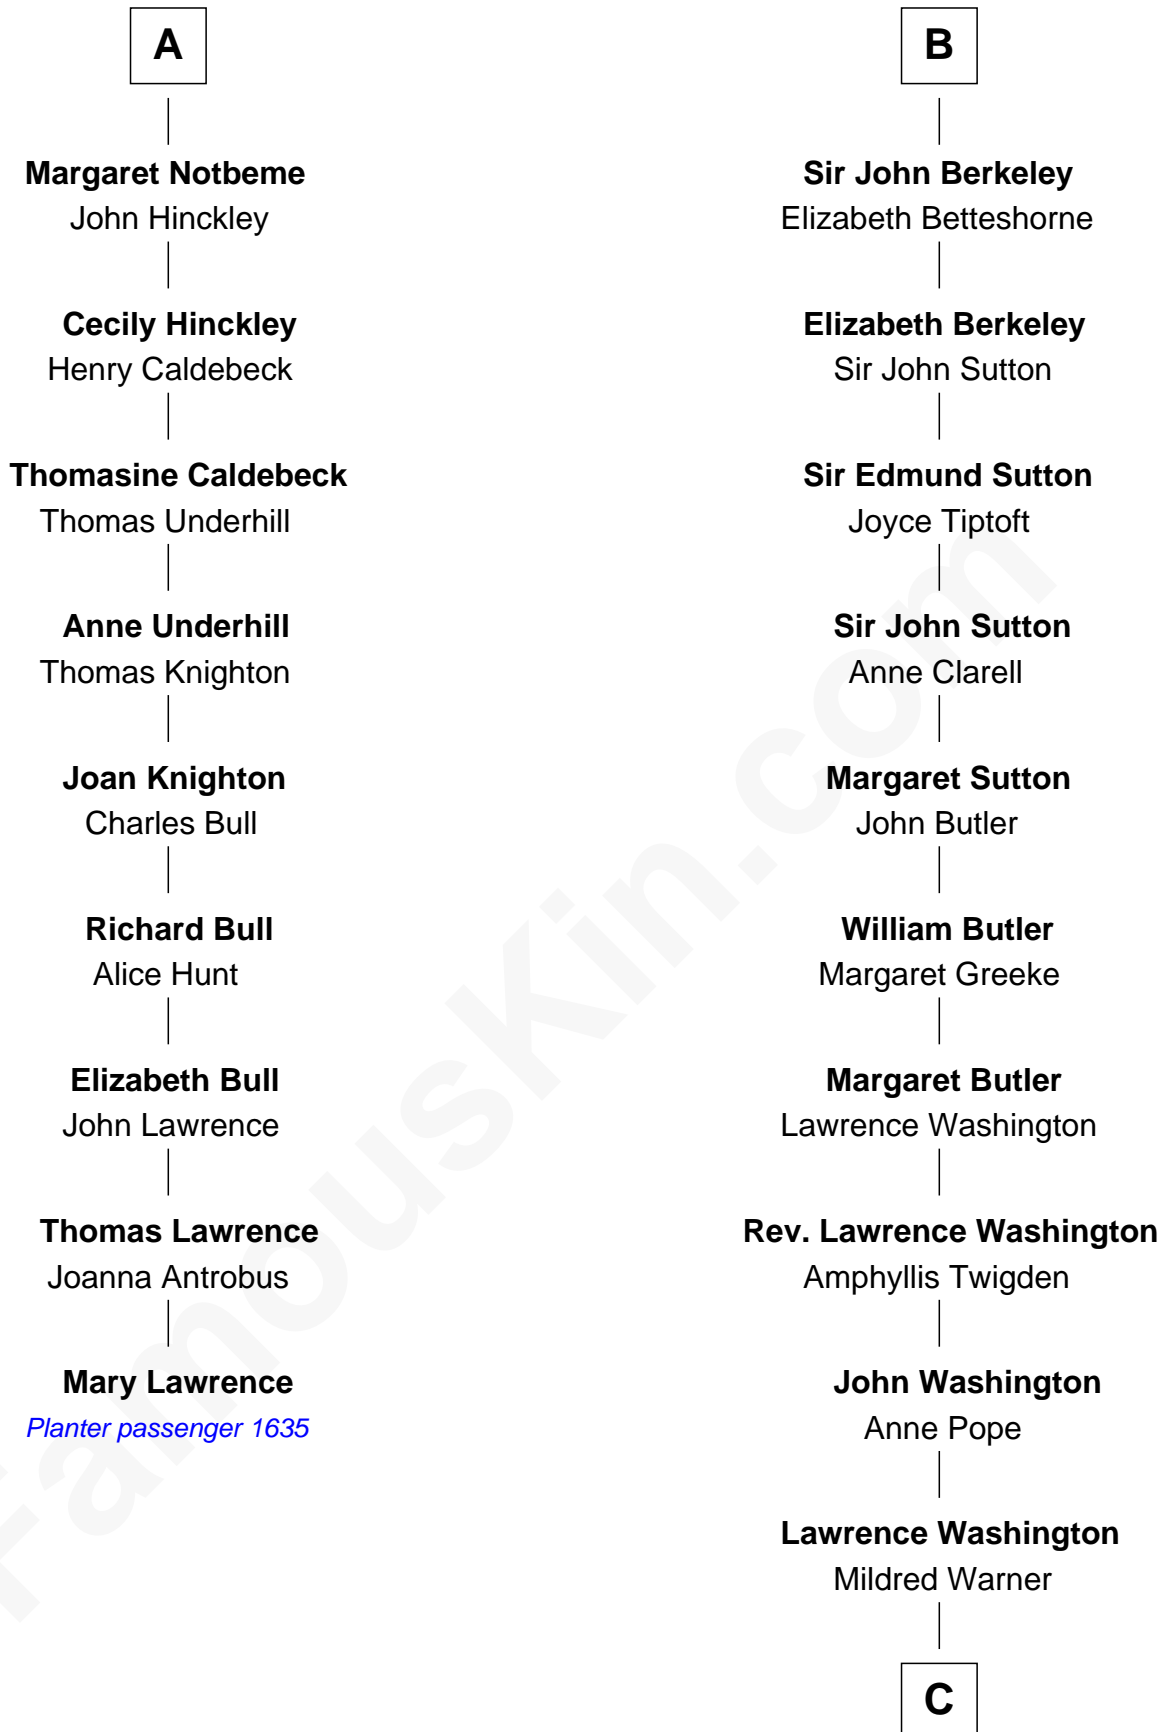

FamousKin.com

Relationship Chart of

Mary Lawrence

(c1625 - 1715) Planter passenger 1635

15th cousin 3 times removed of

George Washington
1st U.S. President

FamousKin.com