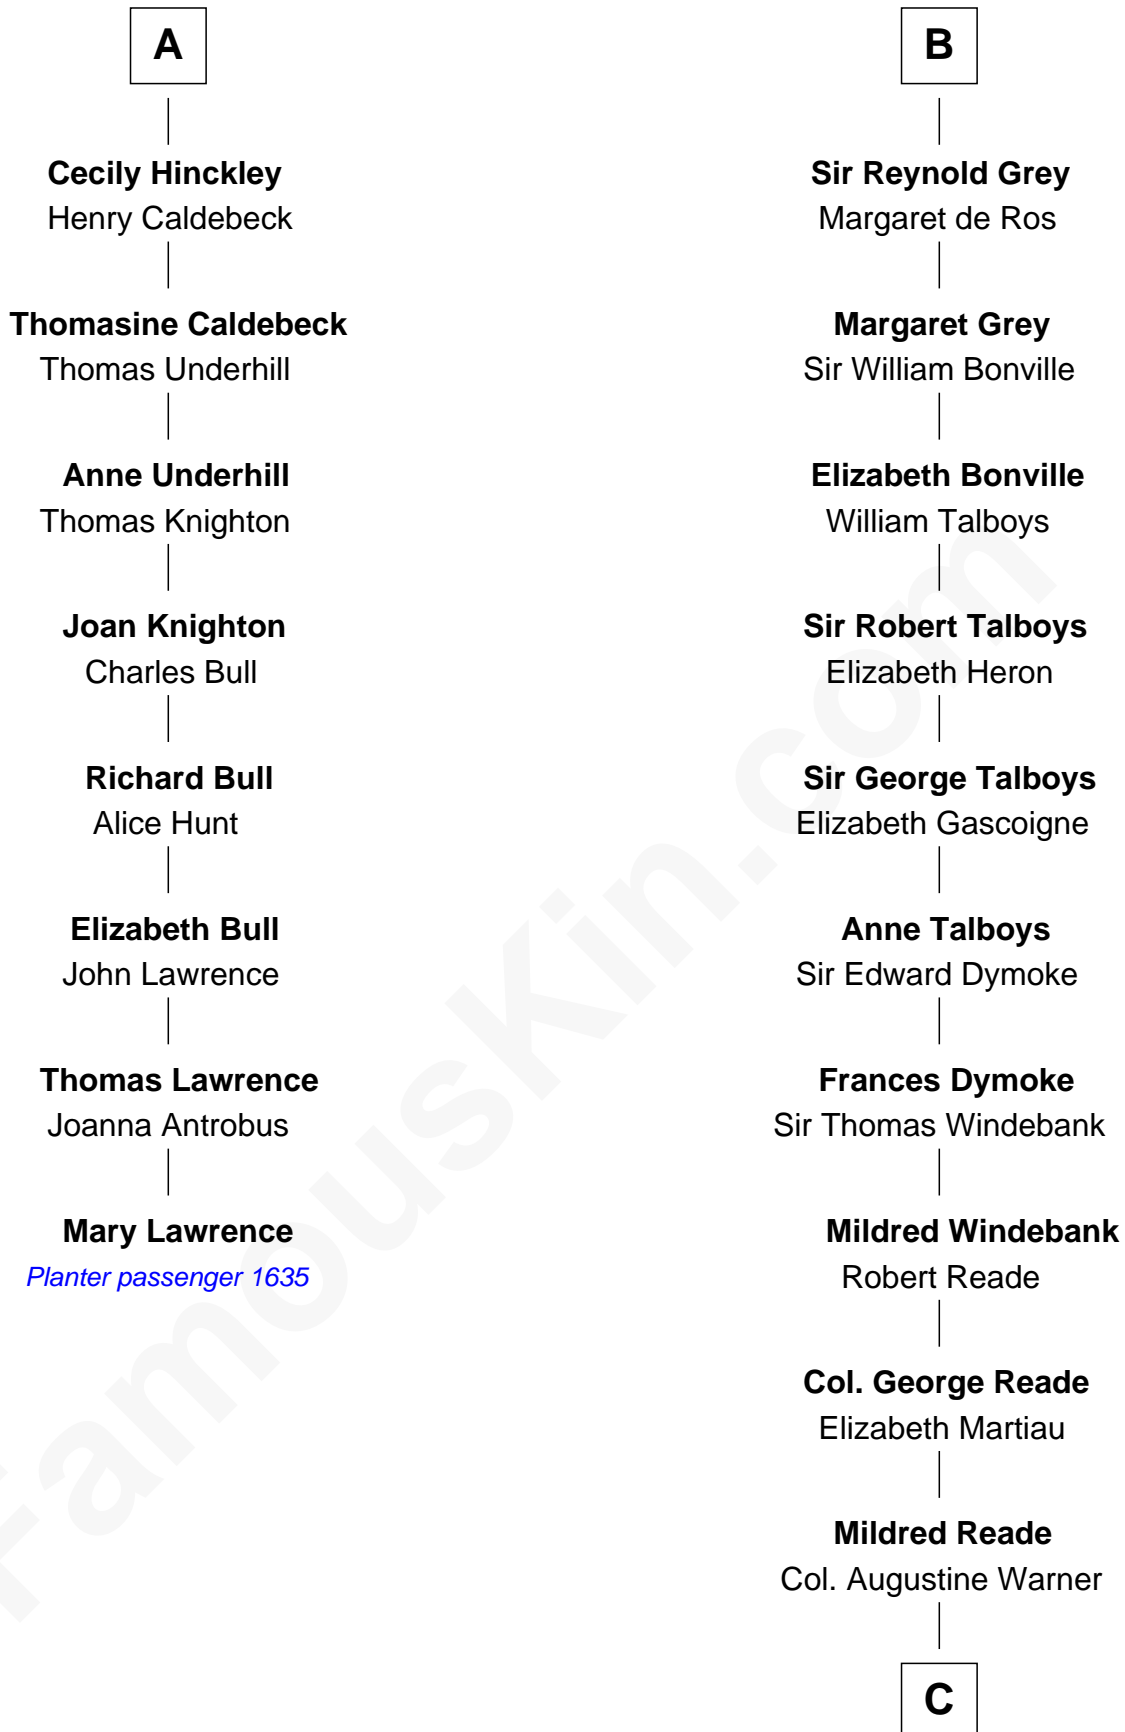

FamousKin.com

Relationship Chart of

Mary Lawrence

(c1625 - 1715) Planter passenger 1635

14th cousin 5 times removed of

George Washington
1st U.S. President

C

—
Mildred Warner
Lawrence Washington

—
Augustine Washington
Mary Ball

—
George Washington
1st U.S. President

FamousKin.com