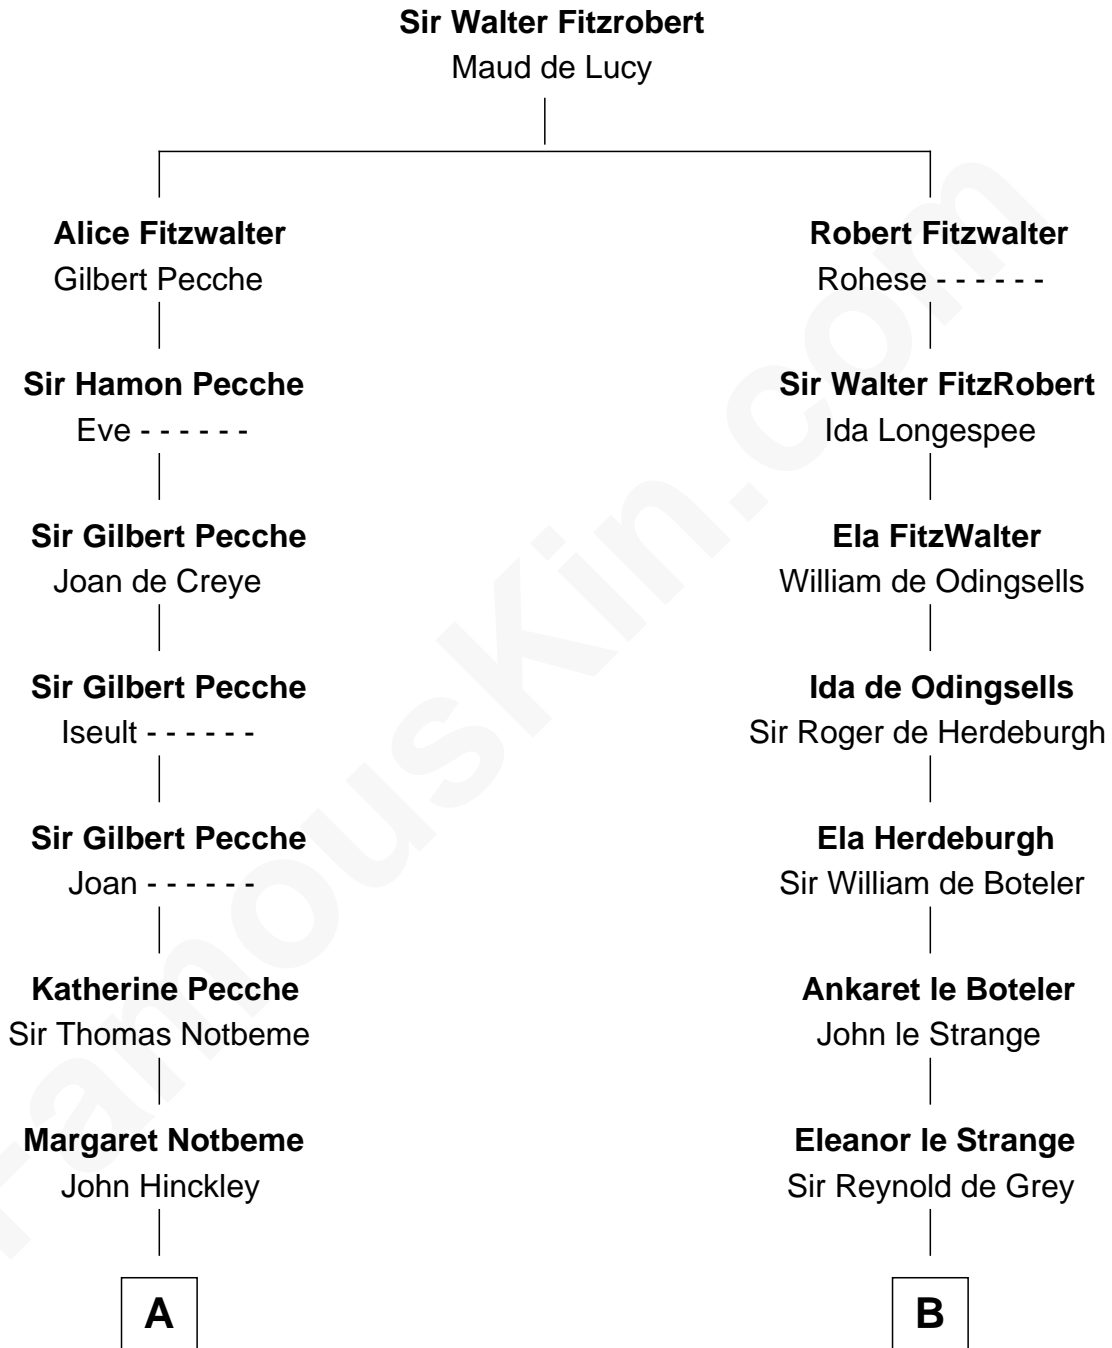

FamousKin.com

Relationship Chart of

Mary Lawrence

(c1625 - 1715) Planter passenger 1635

14th cousin 5 times removed of

George Washington
1st U.S. President

C

—
Mildred Warner
Lawrence Washington

—
Augustine Washington
Mary Ball

—
George Washington
1st U.S. President

FamousKin.com