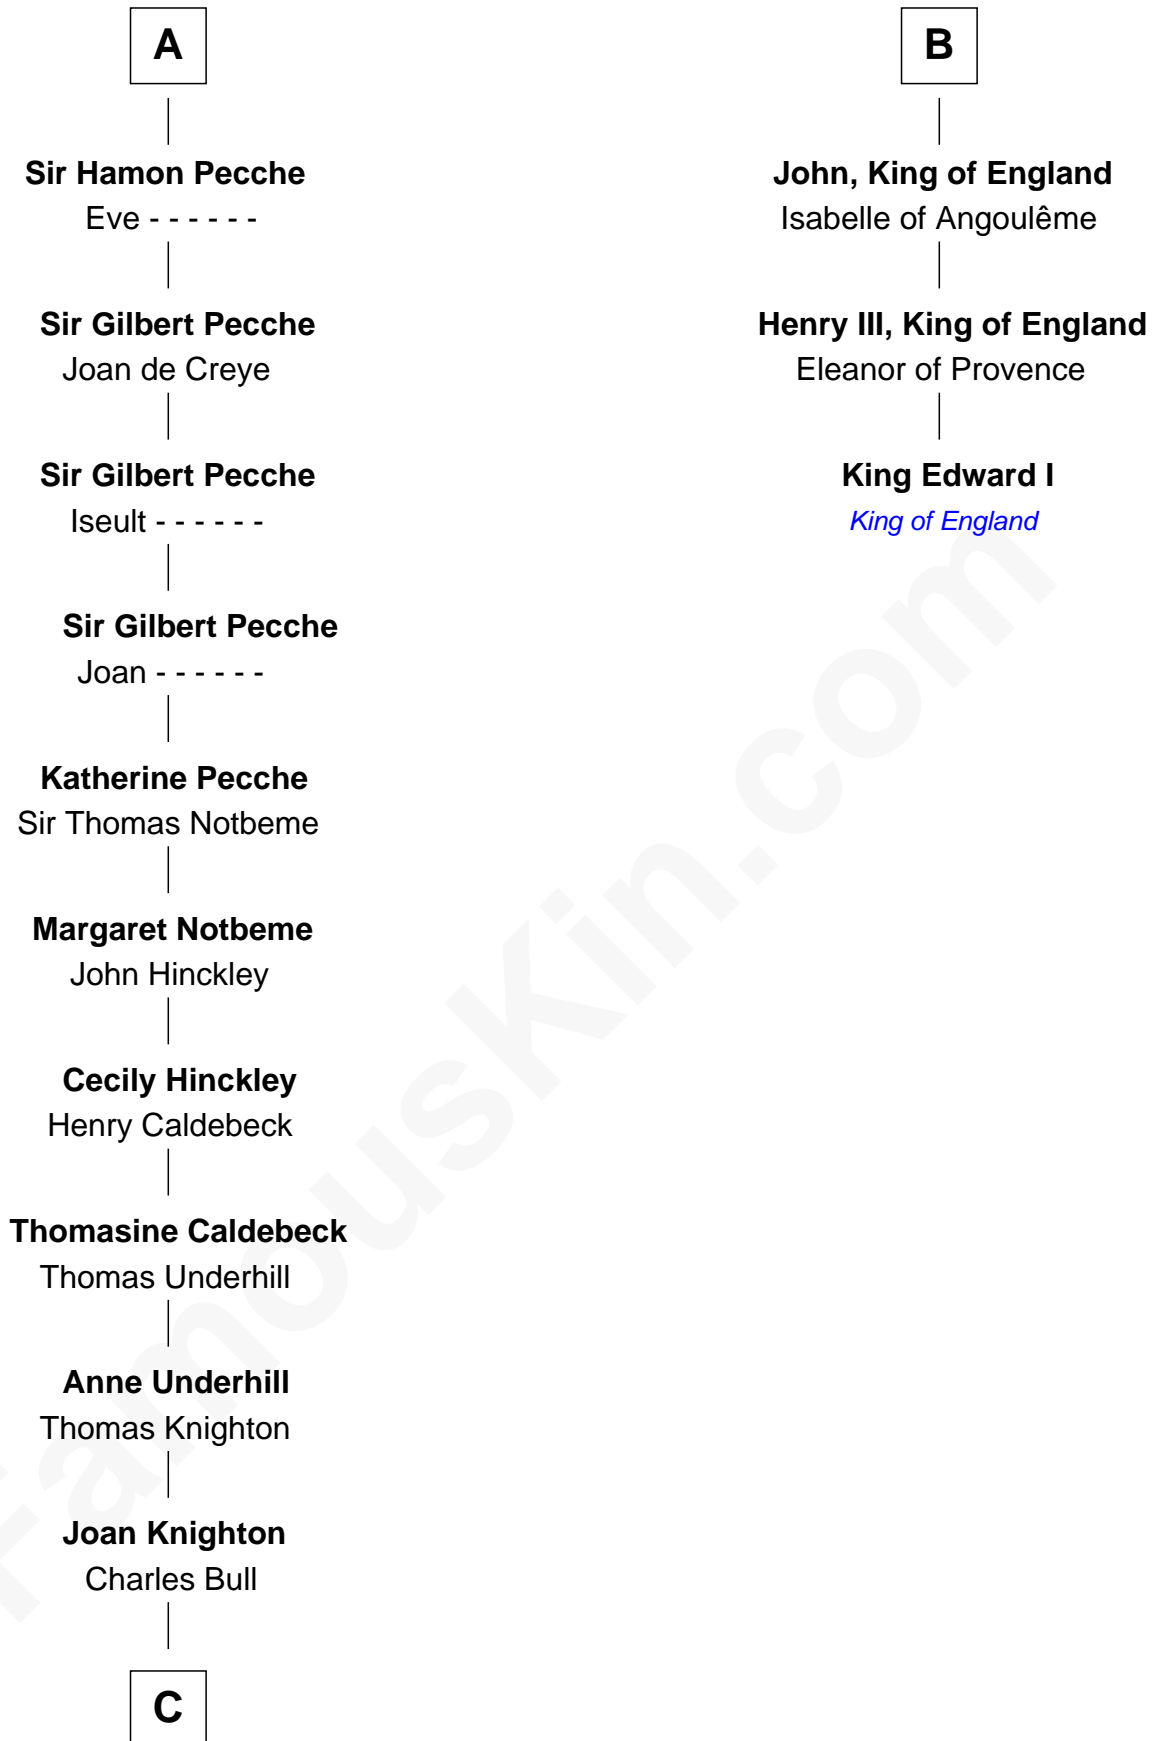

FamousKin.com Relationship Chart of

Mary Lawrence

(c1625 - 1715) Planter passenger 1635

9th cousin 11 times removed of

King Edward I

King of England

C

Richard Bull

Alice Hunt

Elizabeth Bull

John Lawrence

Thomas Lawrence

Joanna Antrobus

Mary Lawrence

Planter passenger 1635

FamousKin.com