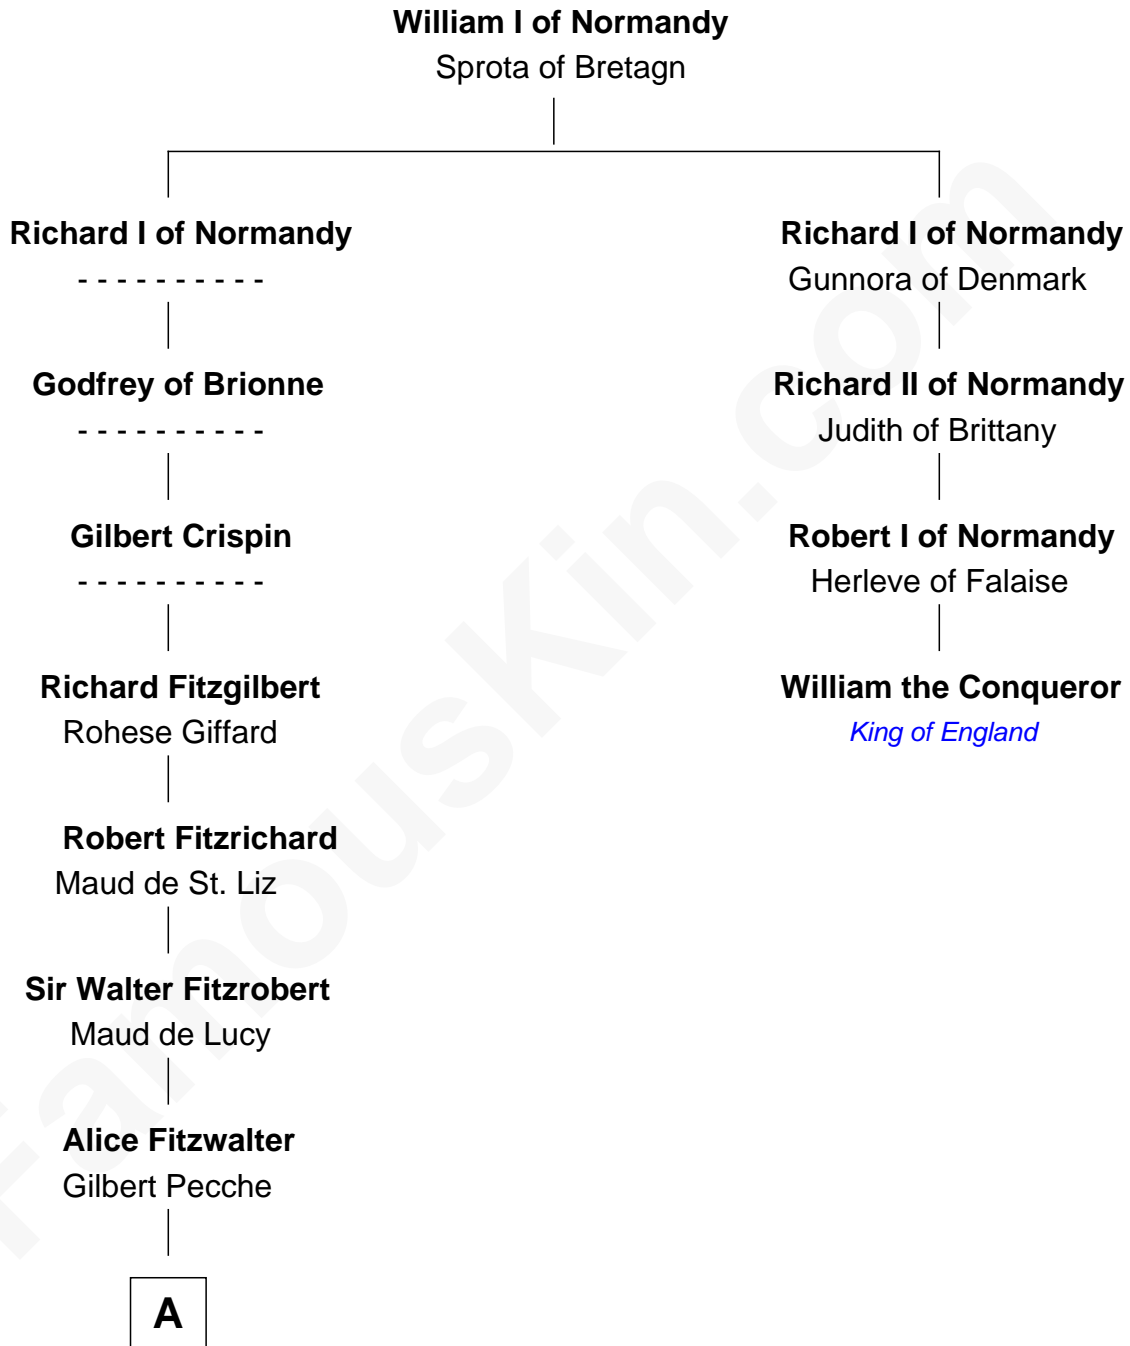

FamousKin.com

Relationship Chart of

Mary Lawrence

(c1625 - 1715) Planter passenger 1635

3rd cousin 17 times removed of

William the Conqueror
King of England

B

Richard Bull

Alice Hunt

Elizabeth Bull

John Lawrence

Thomas Lawrence

Joanna Antrobus

Mary Lawrence

Planter passenger 1635

FamousKin.com