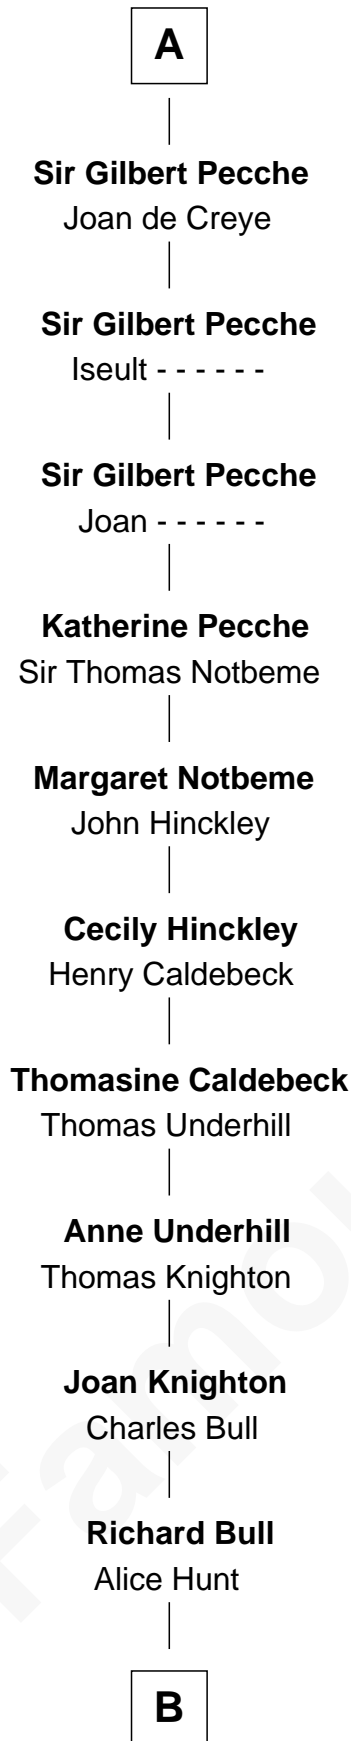

# FamousKin.com Relationship Chart of

**Mary Lawrence**

(c1625 - 1715) Planter passenger 1635

17th great-grandniece of

**William the Conqueror**

*King of England*

**Robert I of Normandy**

Herleve of Falaise

**Adelaide of Normandy**

Lambert II of Lens

**Judith of Lens**

Waltheof II of Northumbria

**Maud of Northumberland**

Simon I de St. Liz

**Maud de St. Liz**

Robert Fitzrichard

**Sir Walter Fitzrobert**

Maud de Lucy

**Alice Fitzwalter**

Gilbert Pecche

**Sir Hamon Pecche**

Eve - - - - -

**A**

**William the Conqueror**

*King of England*

**B**

—  
**Elizabeth Bull**  
John Lawrence

—  
**Thomas Lawrence**  
Joanna Antrobus

—  
**Mary Lawrence**  
*Planter passenger 1635*

FamousKin.com