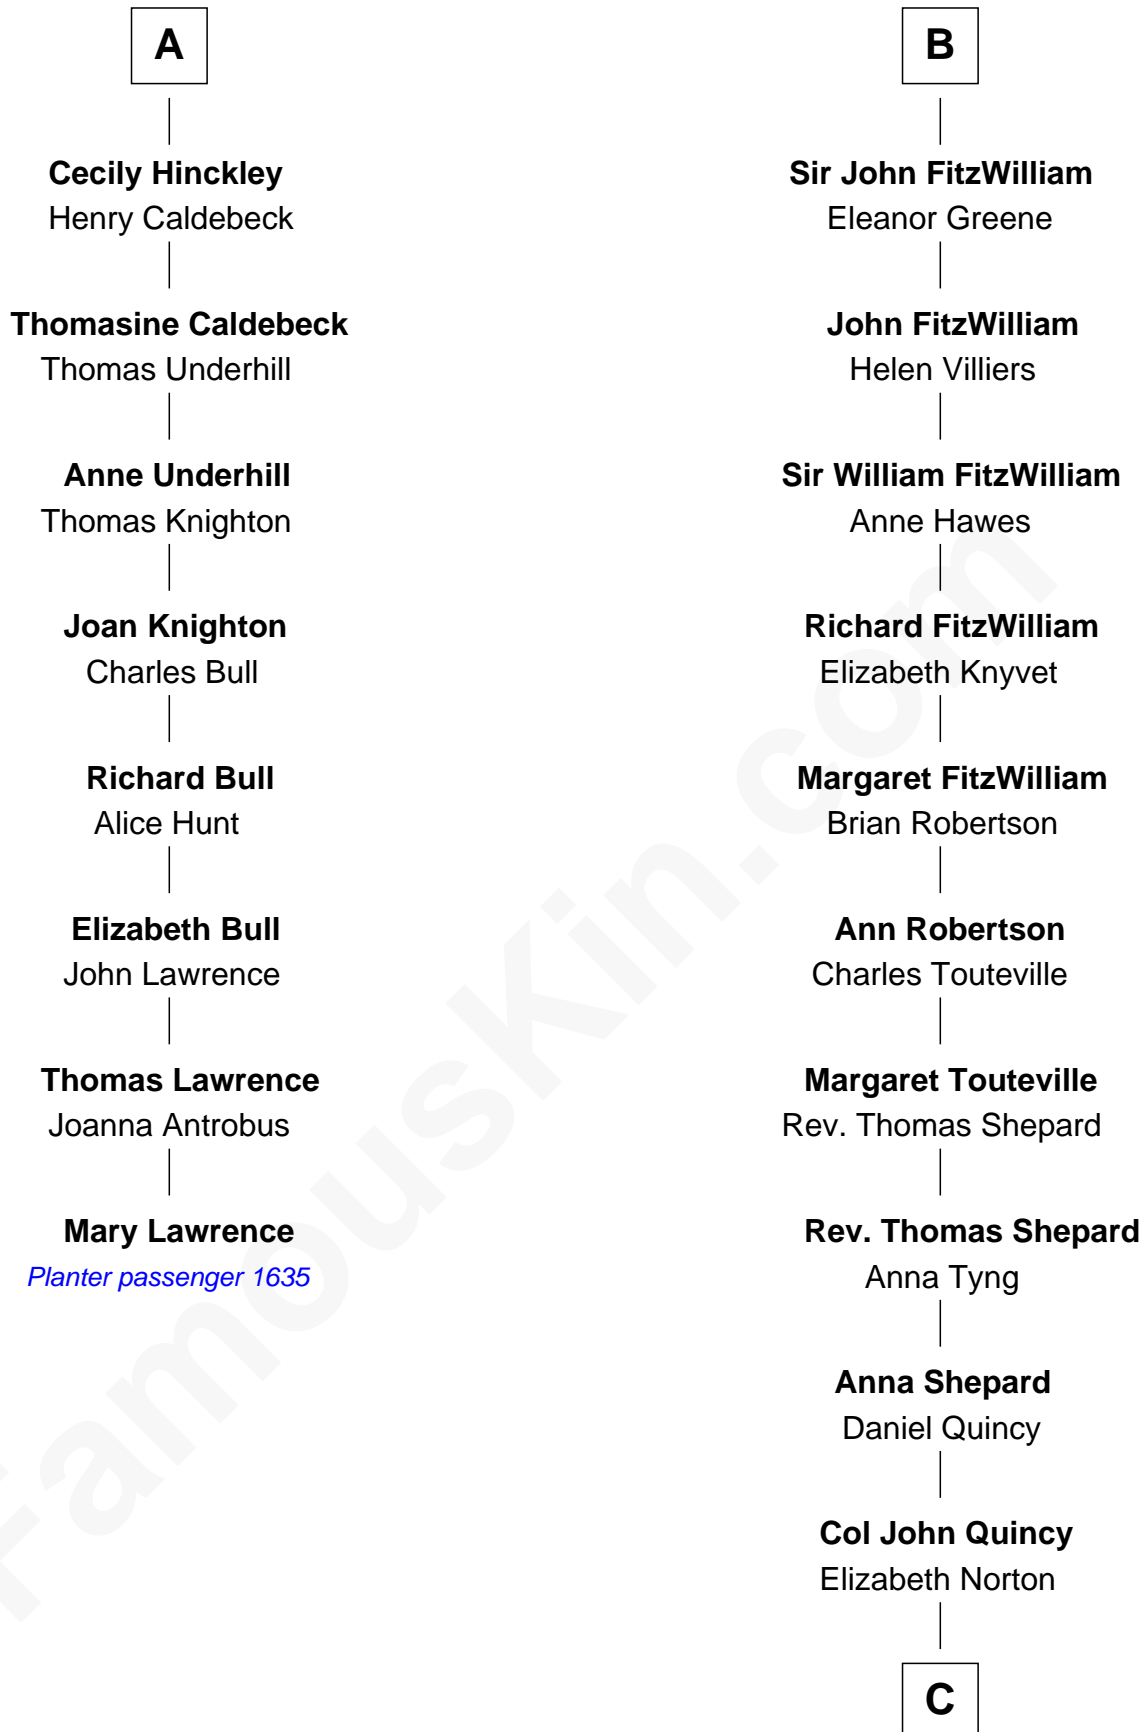

FamousKin.com

Relationship Chart of

Mary Lawrence

(c1625 - 1715) Planter passenger 1635

14th cousin 5 times removed of

John Quincy Adams

6th U.S. President

C

Elizabeth Quincy
Rev. William Smith

Abigail Quincy Smith
John Adams

John Quincy Adams
6th U.S. President

FamousKin.com