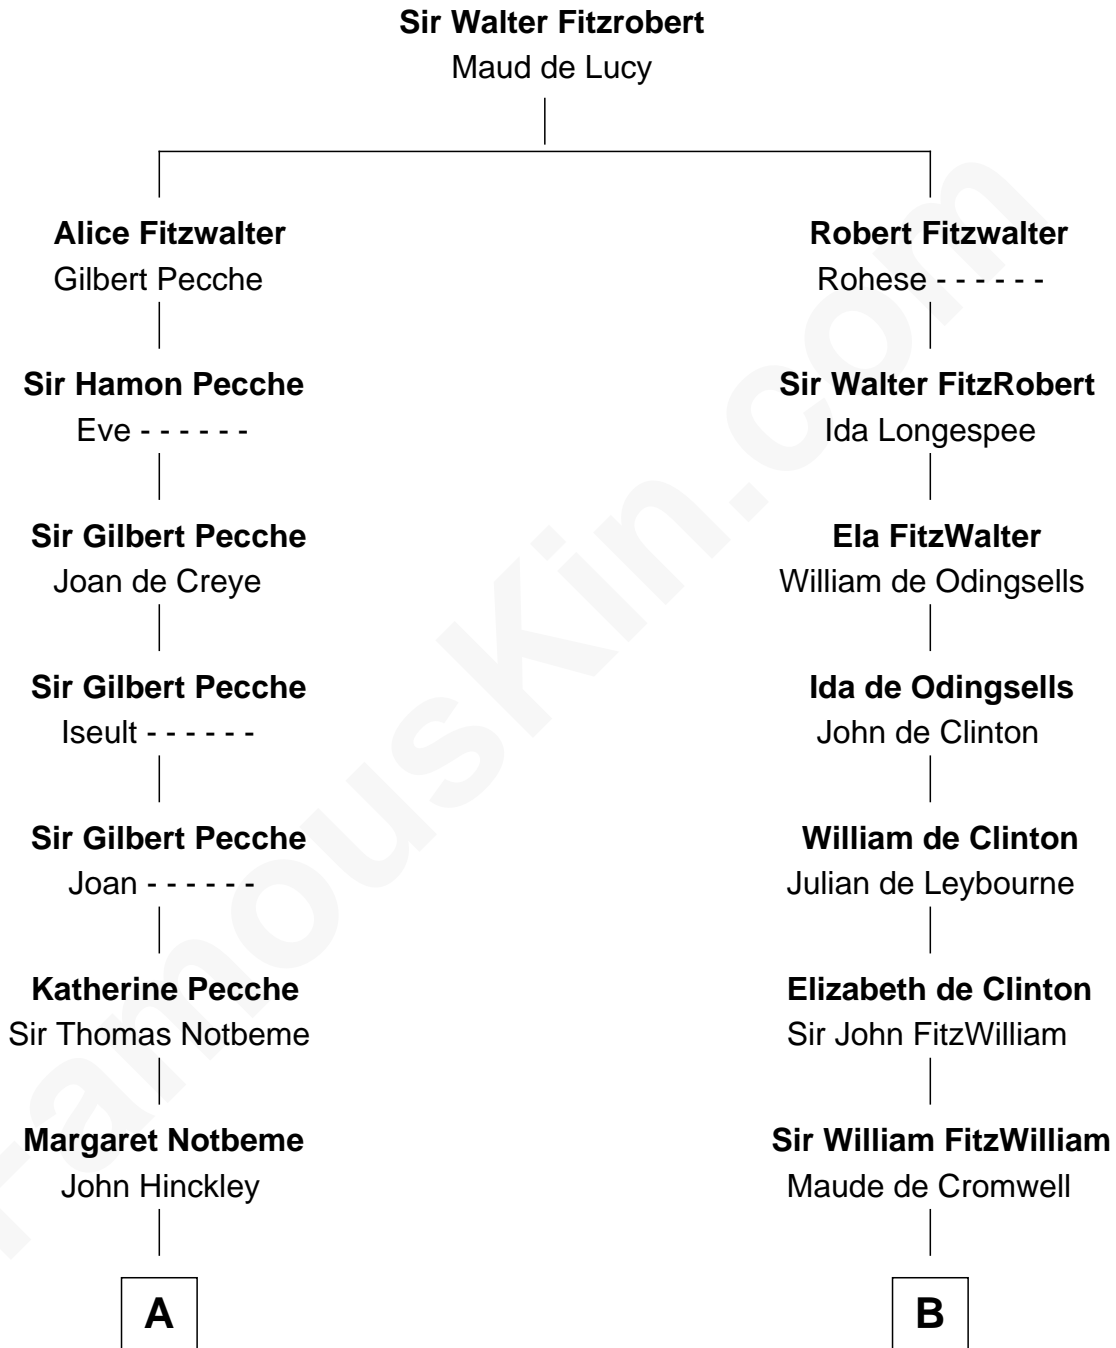

FamousKin.com

Relationship Chart of

Mary Lawrence

(c1625 - 1715) Planter passenger 1635

14th cousin 5 times removed of

John Quincy Adams

6th U.S. President

C

Elizabeth Quincy
Rev. William Smith

Abigail Quincy Smith
John Adams

John Quincy Adams
6th U.S. President

FamousKin.com